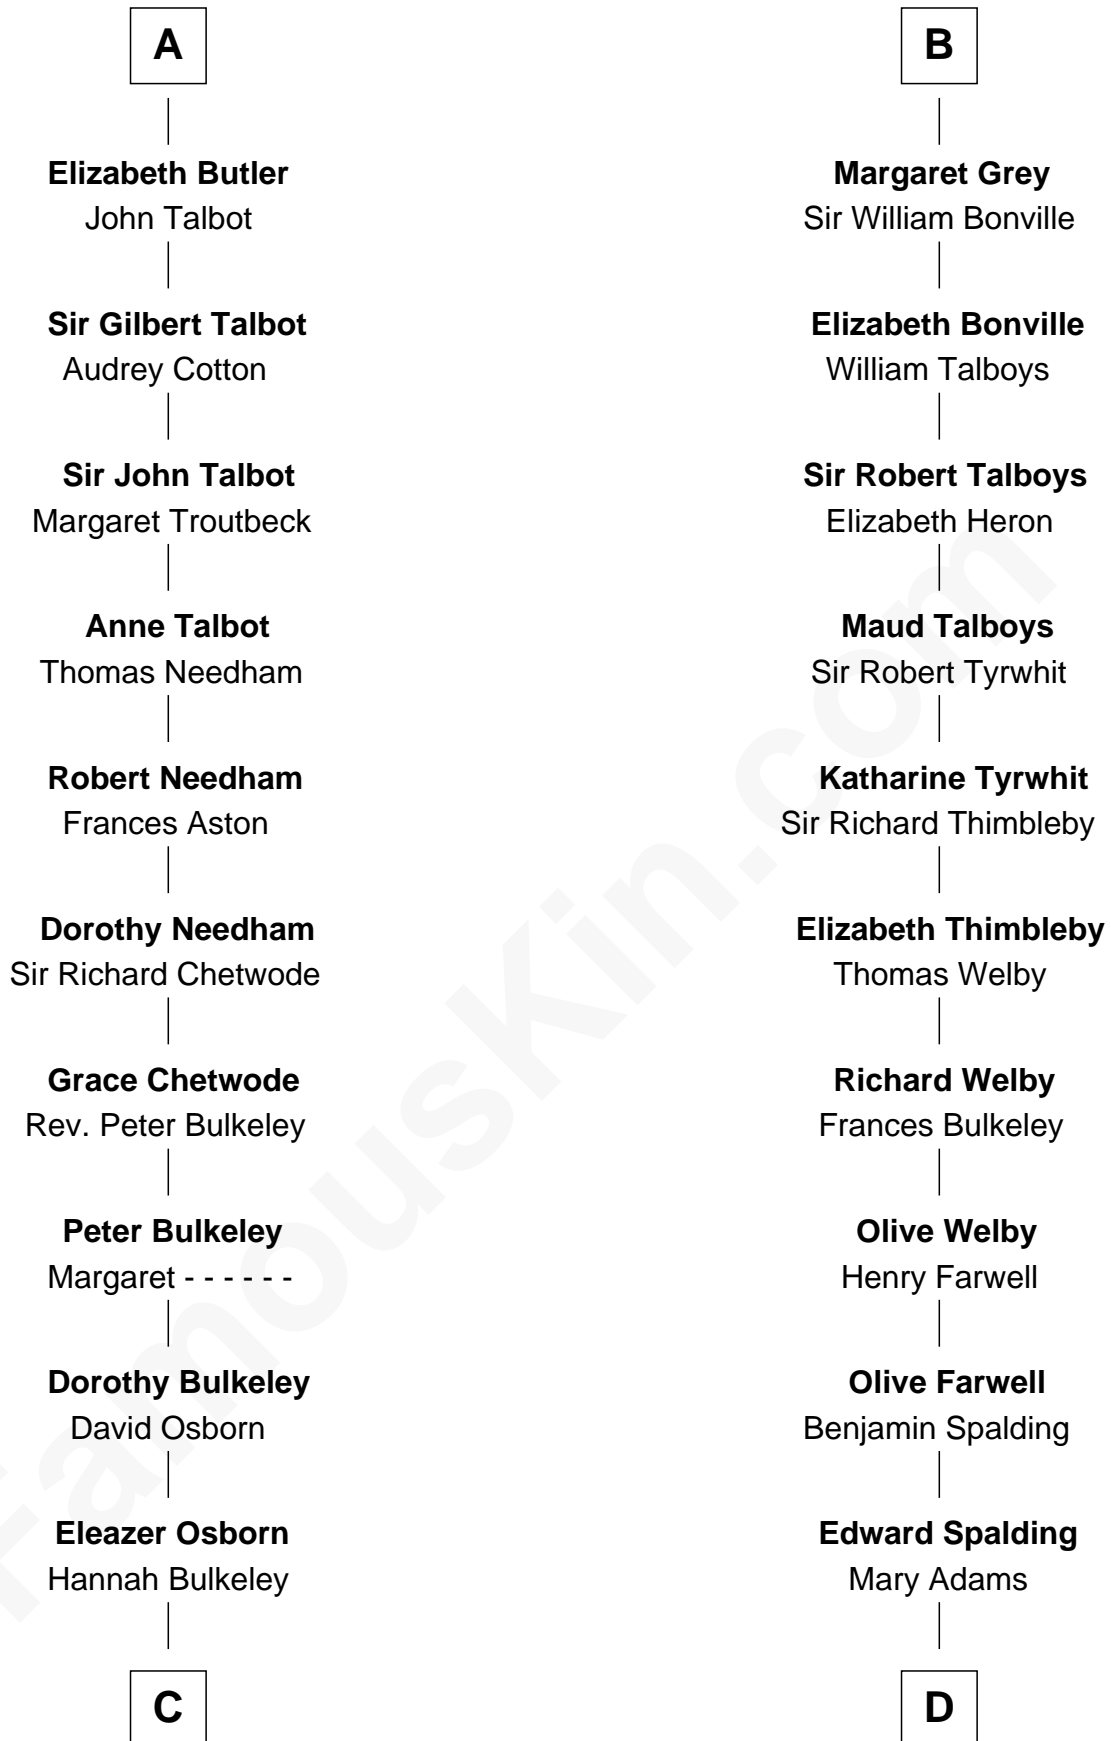

FamousKin.com

Relationship Chart of

Jay Gould

American Railroad "Robber Baron"

20th cousin 1 time removed of

William Rufus Day

36th U.S. Secretary of State

C

Eleazer Osborn

Sarah Burr

Anna Osborn

Abraham Gould

John Burr Gould

Mary More

Jay Gould

"Robber Baron"