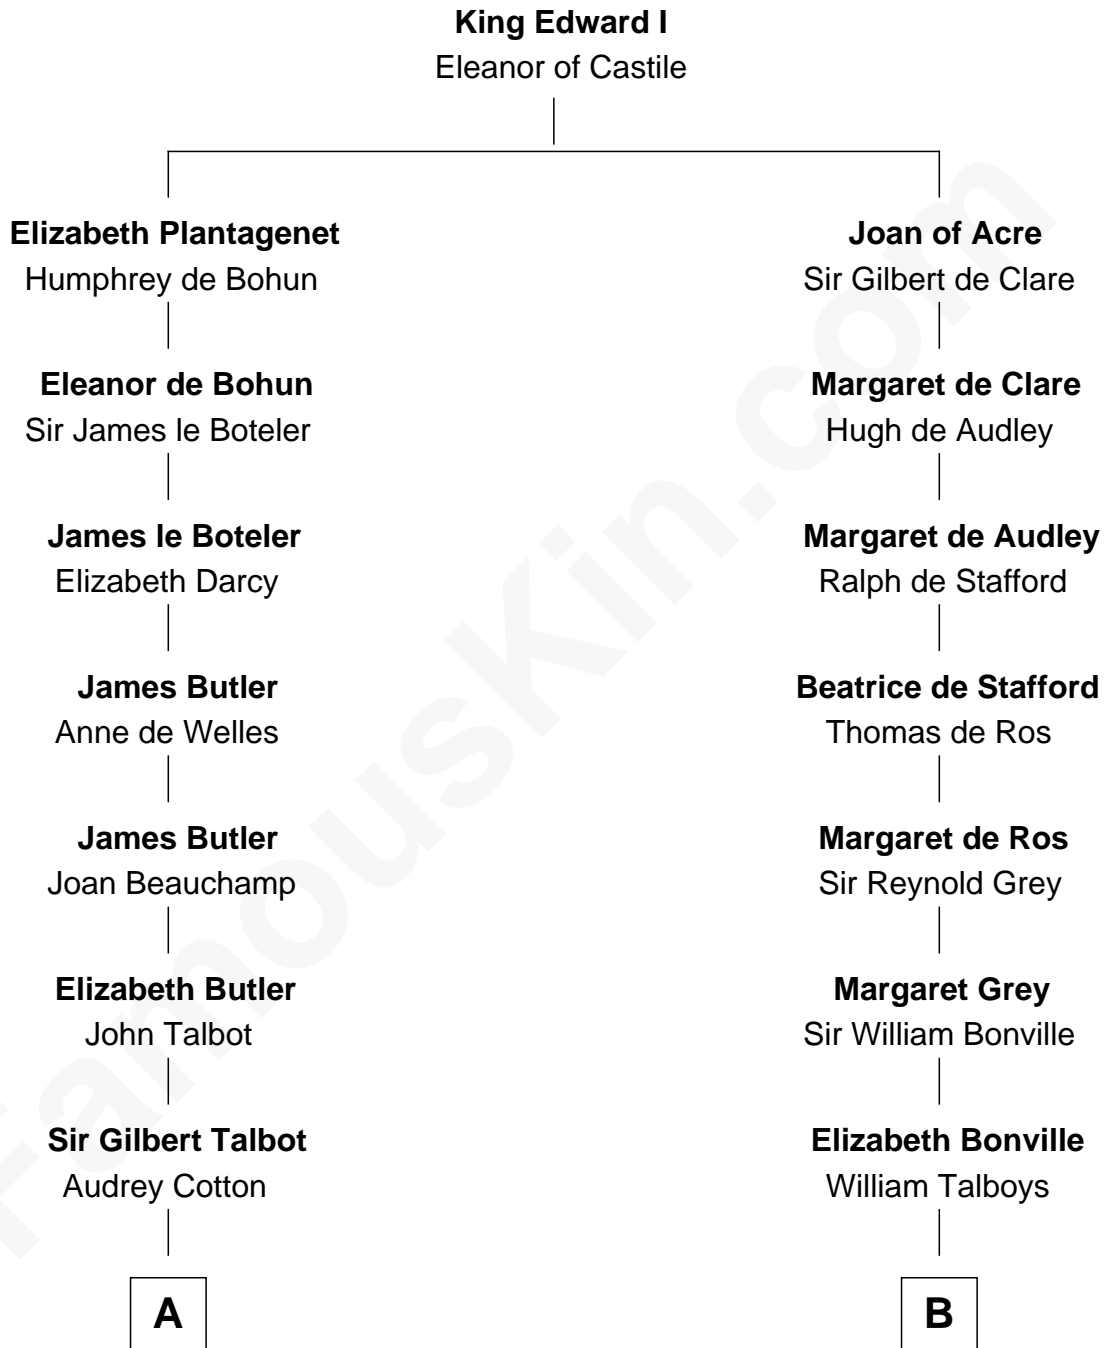

FamousKin.com

Relationship Chart of

Jay Gould

American Railroad "Robber Baron"

18th cousin 1 time removed of

William Rufus Day

36th U.S. Secretary of State

C

John Burr Gould

Mary More

Jay Gould

"Robber Baron"

D

Rufus Paine Spalding

Lucretia A. Swift

Emily Swift Spalding