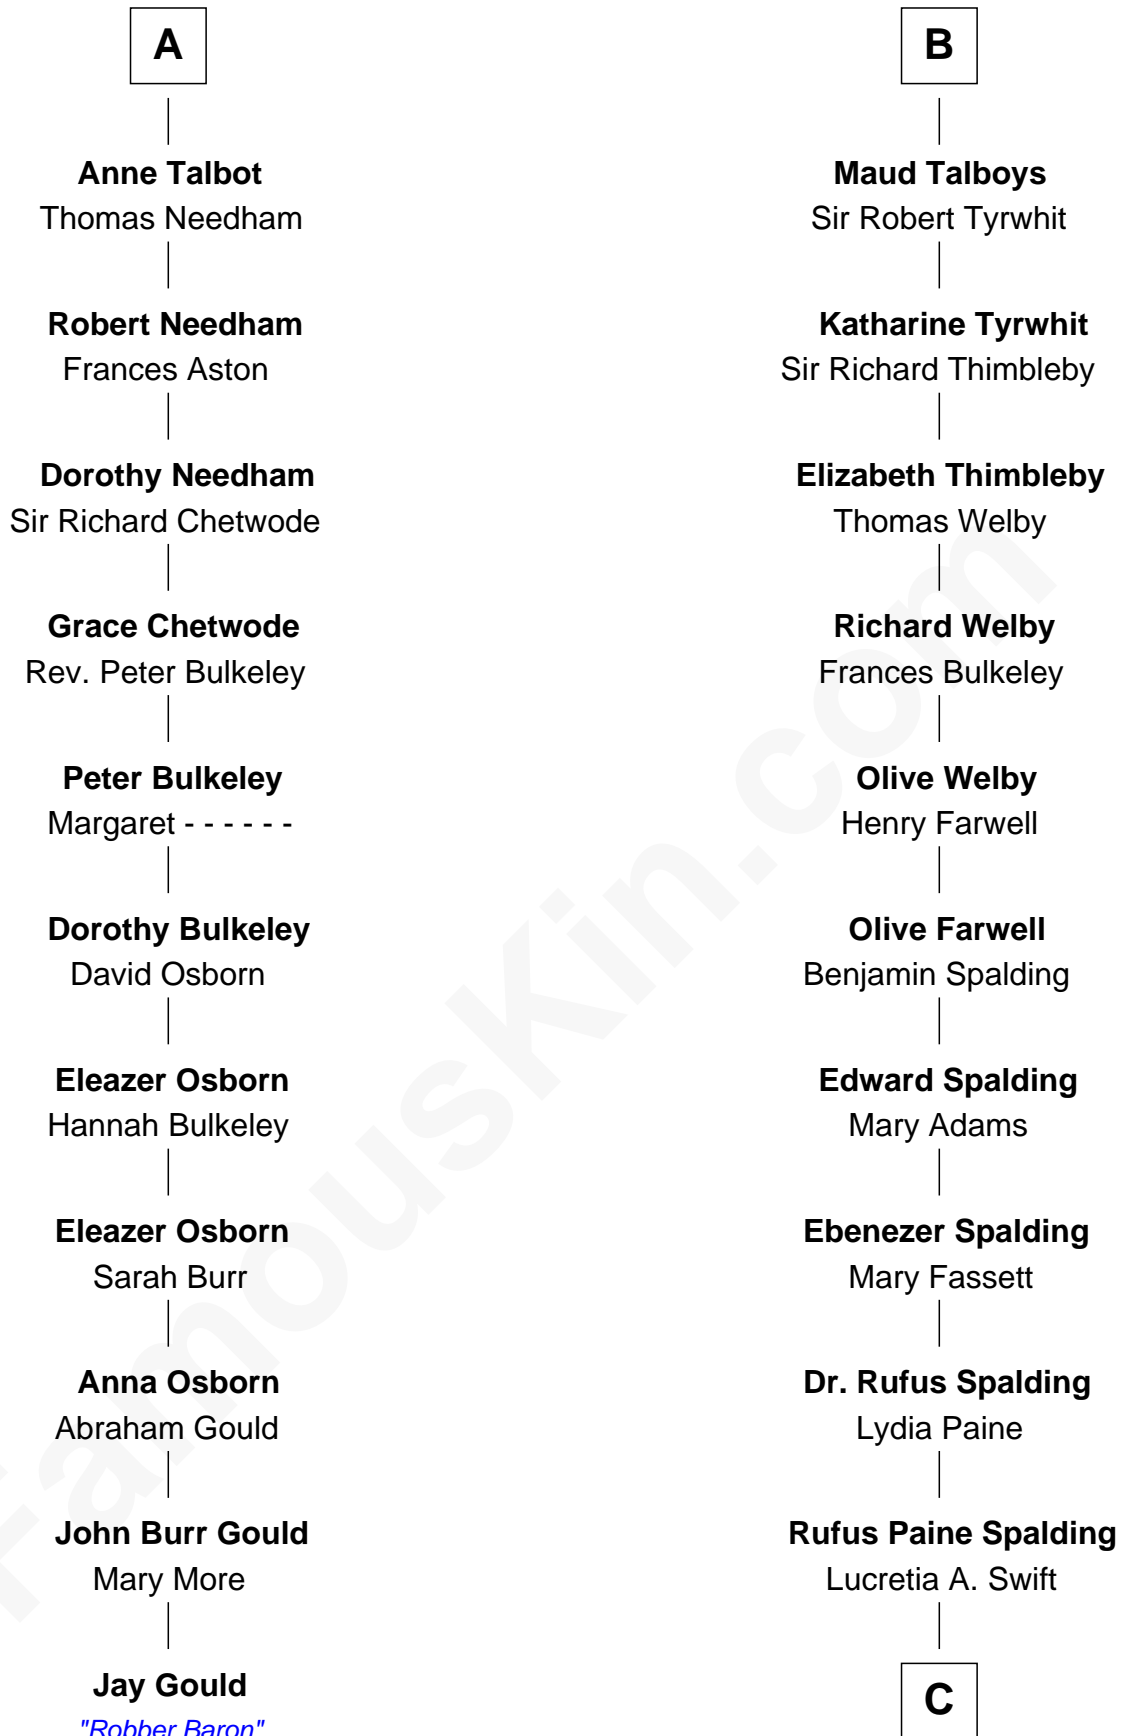

## Relationship Chart of

### Jay Gould

*American Railroad "Robber Baron"*

17th cousin 1 time removed of

### William Rufus Day

*36th U.S. Secretary of State*

**Henry Plantagenet**

Maud de Chaworth

**C**

Emily Swift Spalding  
Luther Day

William Rufus Day  
*36th U.S. Secretary of State*

FamousKin.com