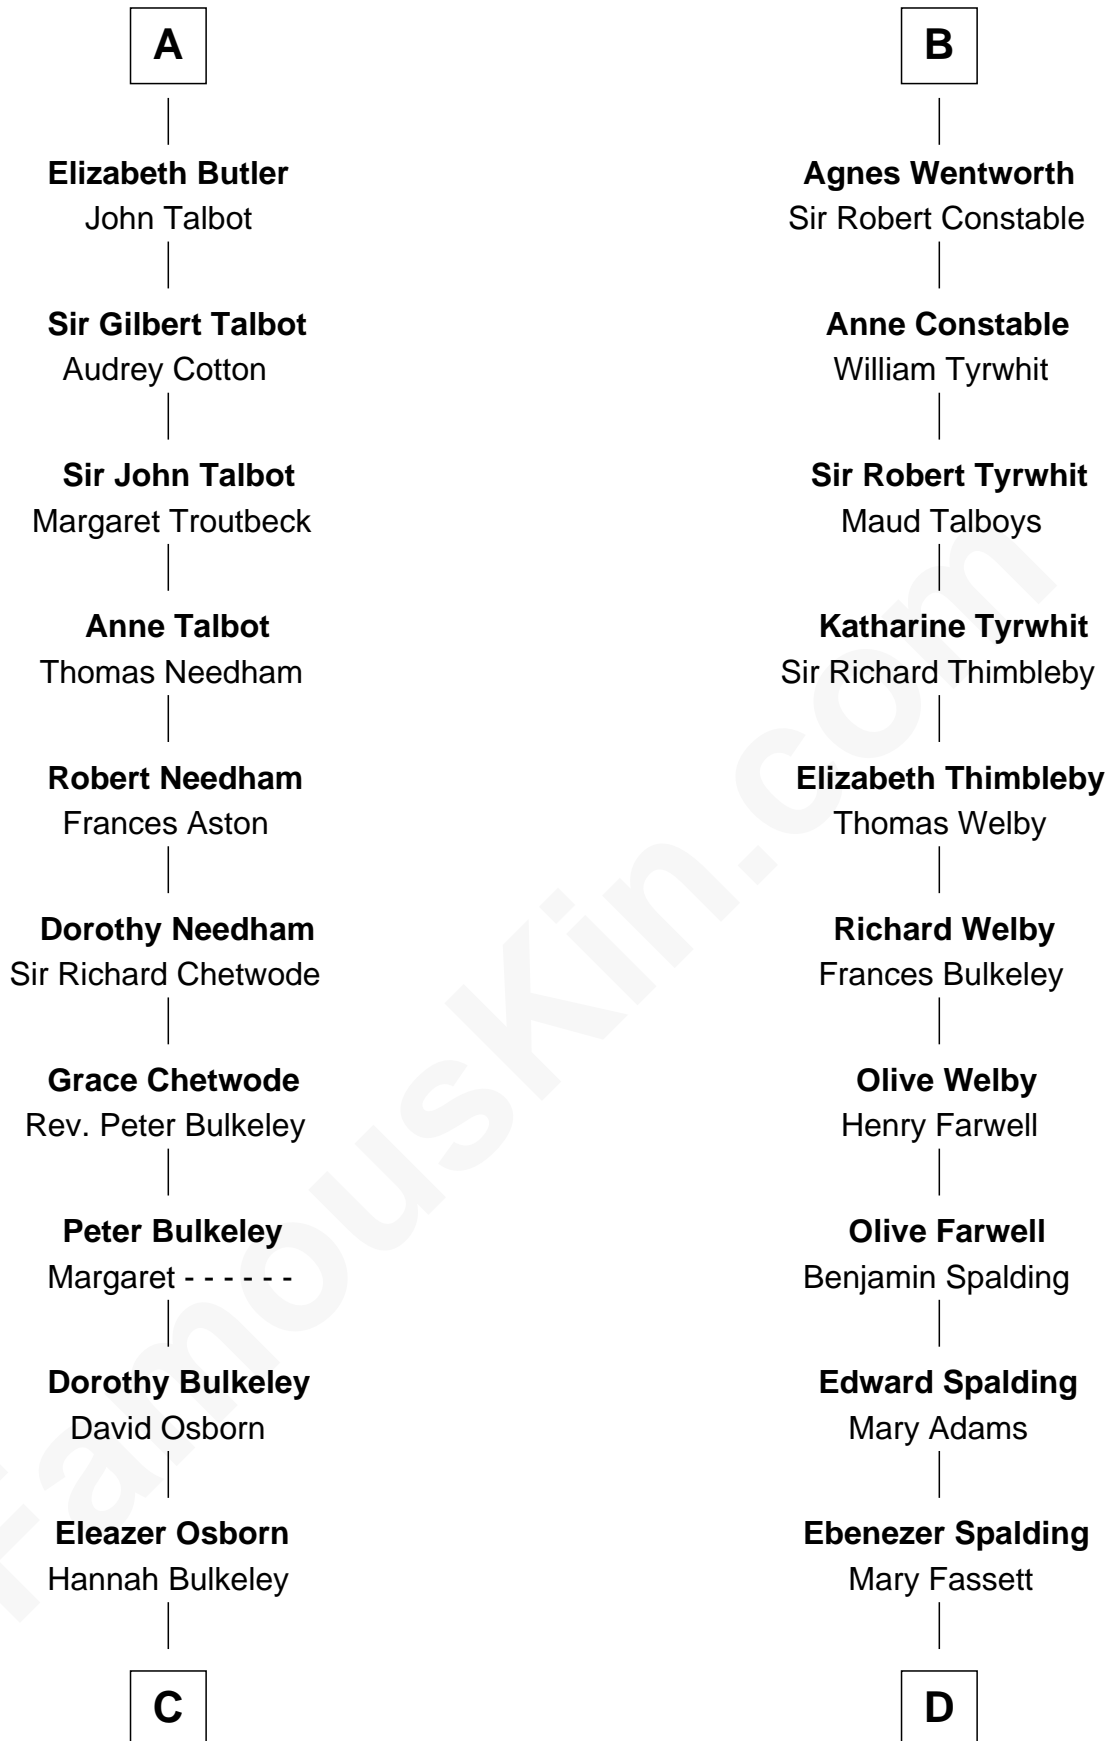

FamousKin.com

Relationship Chart of

Jay Gould

American Railroad "Robber Baron"

20th cousin of

William Rufus Day

36th U.S. Secretary of State

William de Braiose

Eva Marshal

Eleanor de Braiose
Sir Humphrey de Bohun

Humphrey de Bohun
Maud de Fiennes

Humphrey de Bohun
Elizabeth Plantagenet

Eleanor de Bohun
Sir James le Boteler

James le Boteler
Elizabeth Darcy

James Butler
Anne de Welles

James Butler
Joan Beauchamp

A

Eve de Braiose
Sir William de Cantilupe

Milicent de Cantilupe
Eudo la Zouche

Sir William la Zouche
Maud Lovel

Milicent la Zouche
Sir William Deincourt

Margaret Deincourt
Sir Robert de Tibetot

Elizabeth de Tibetot
Sir Philip le Despencer

Margery Despencer
Sir Roger Wentworth

B

C

Eleazer Osborn

Sarah Burr

Anna Osborn

Abraham Gould