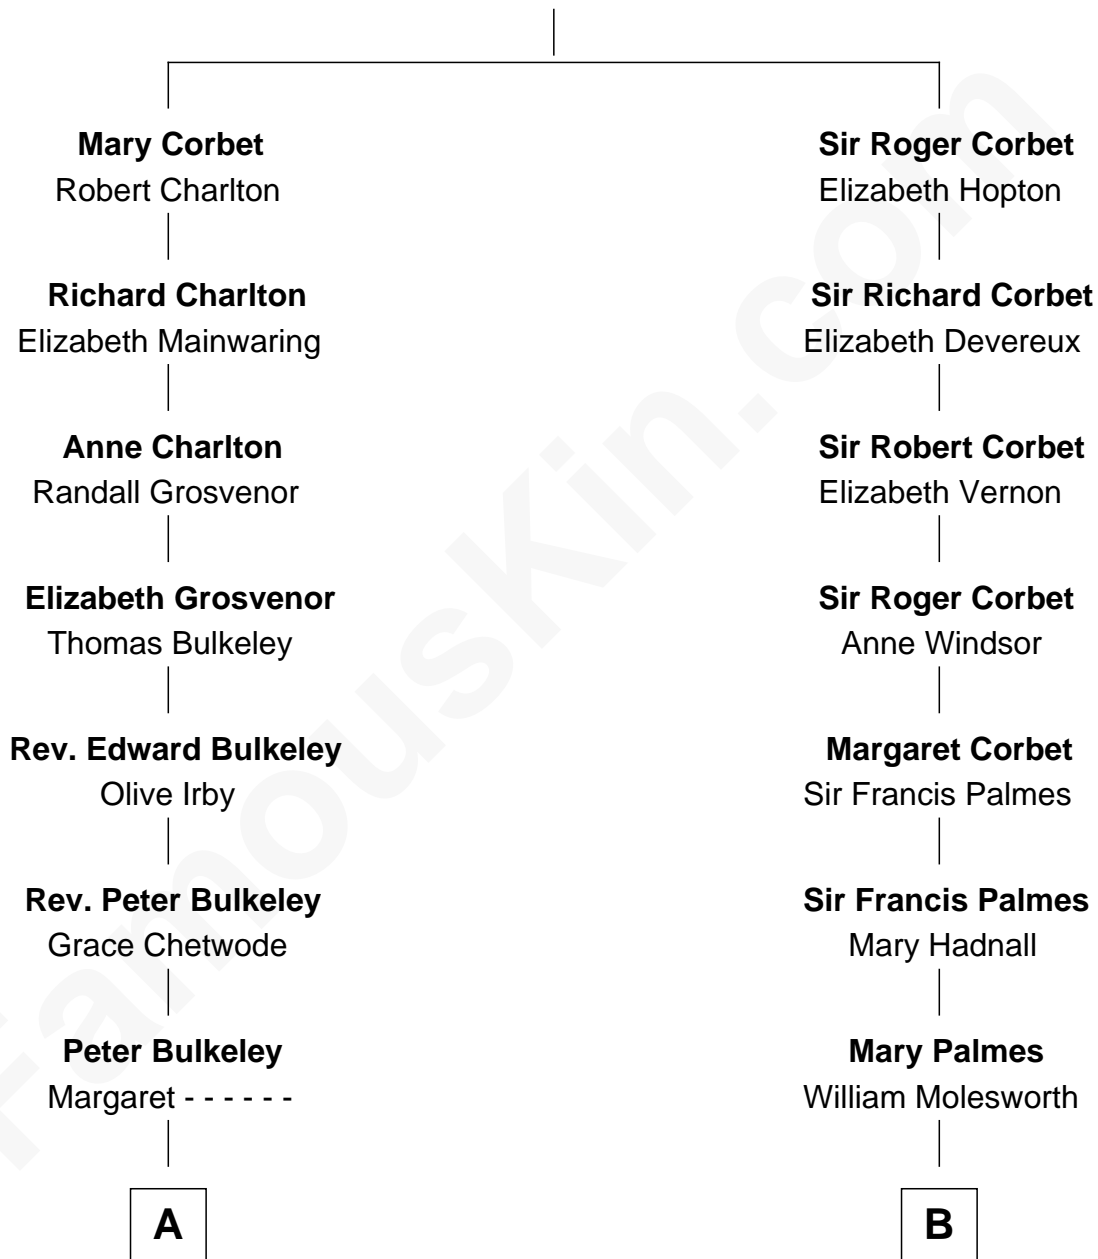

FamousKin.com

Relationship Chart of

Jay Gould

American Railroad "Robber Baron"

12th cousin 6 times removed of

Prince Harry
Duke of Sussex

Sir Robert Corbet
Margaret - - - - -

C

Princess Diana Frances Spencer
Charles III, King of the United Kingdom

Prince Harry
Duke of Sussex

FamousKin.com