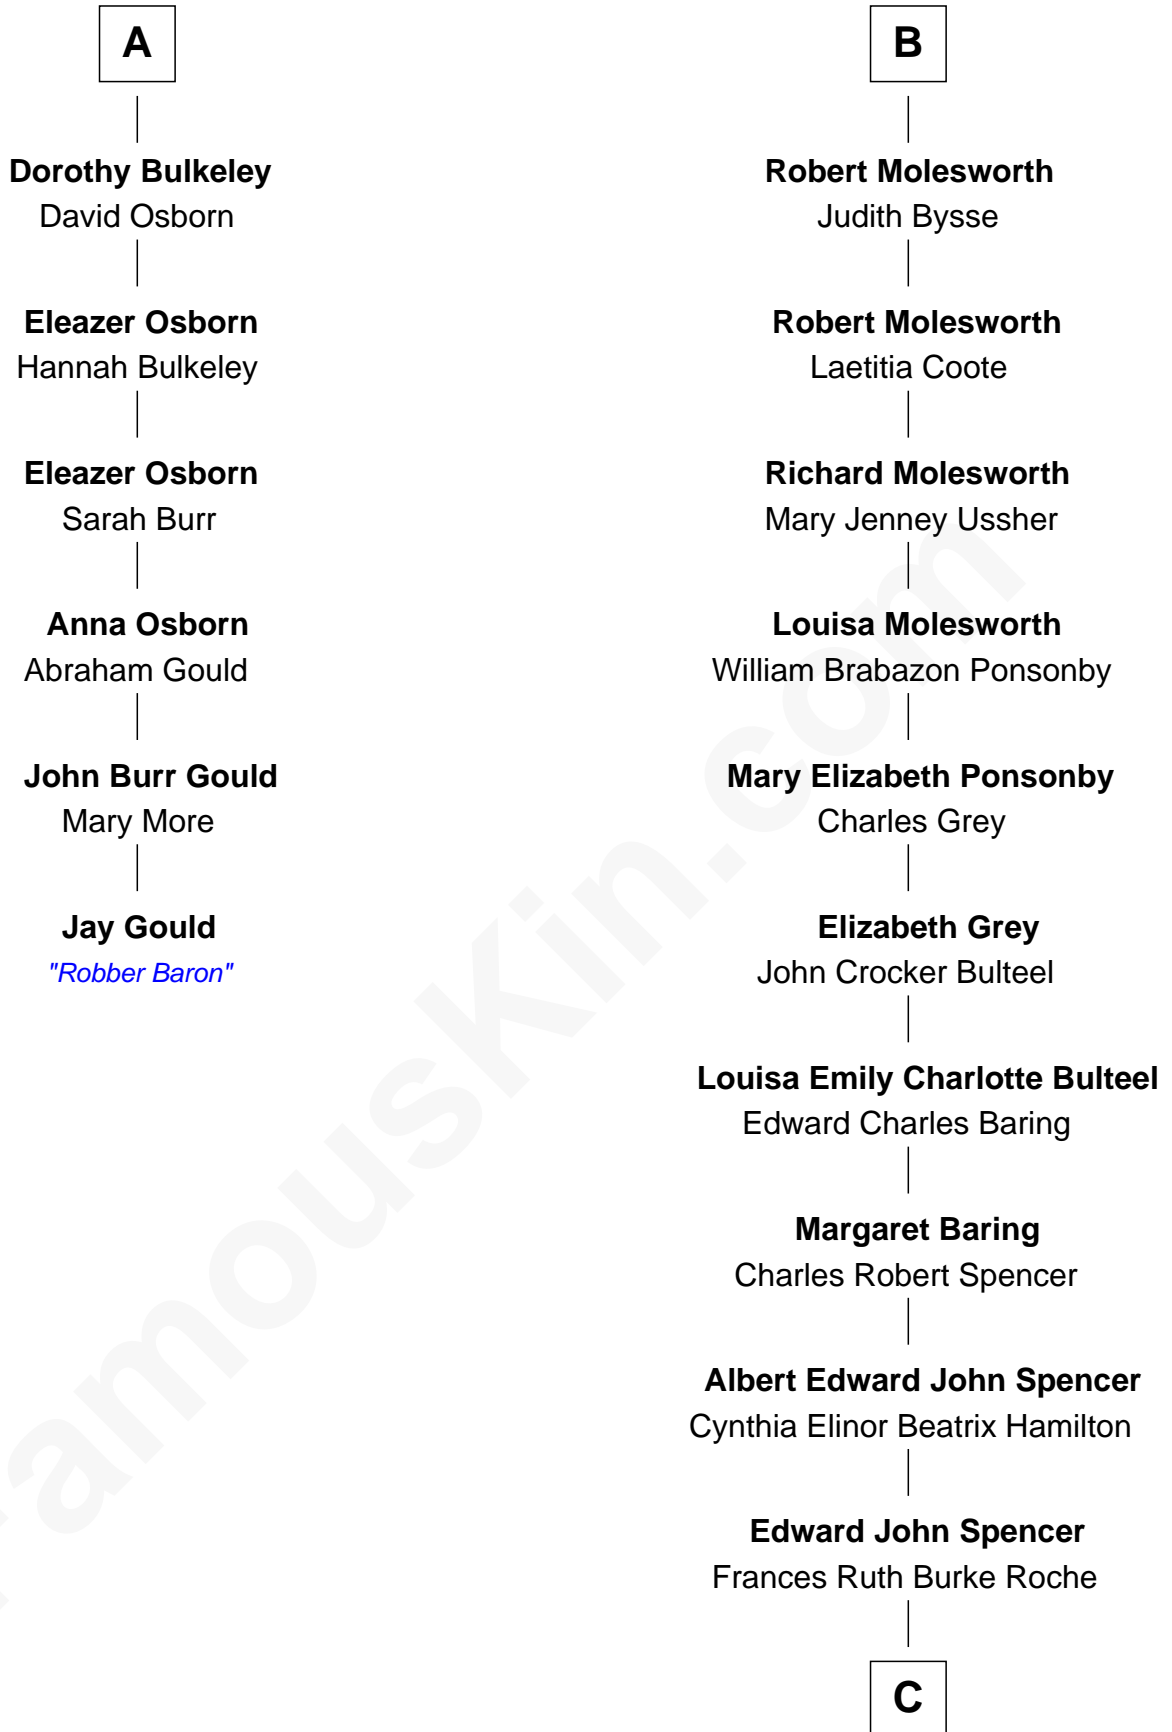

FamousKin.com

Relationship Chart of

Jay Gould

American Railroad "Robber Baron"

12th cousin 6 times removed of

Prince Harry
Duke of Sussex

Sir Robert Corbet
Margaret - - - - -

C

Princess Diana Frances Spencer
Charles III, King of the United Kingdom

Prince Harry
Duke of Sussex

FamousKin.com