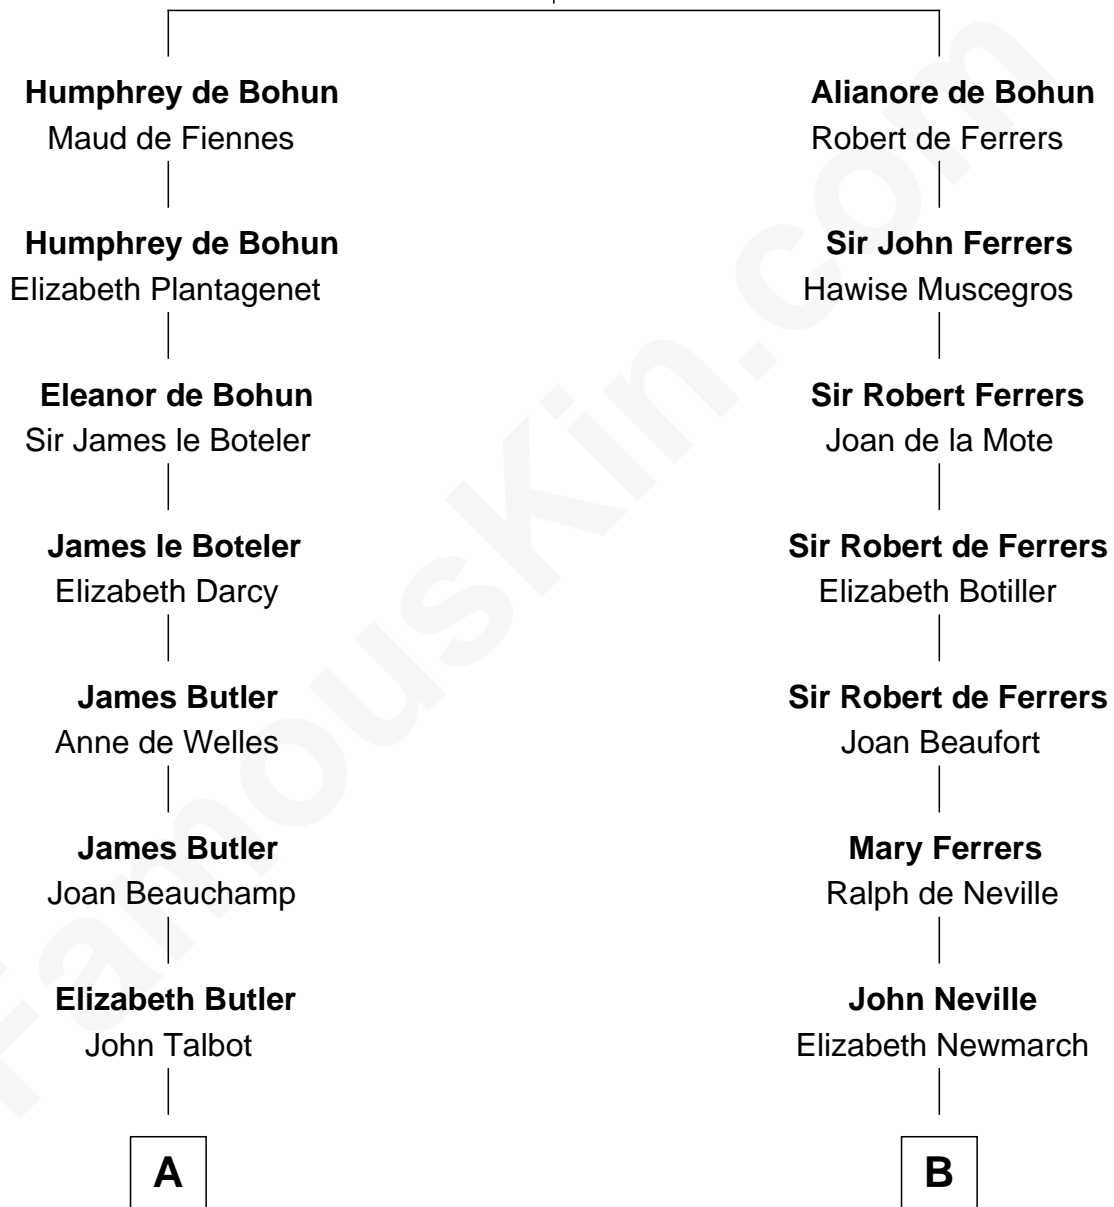

## Relationship Chart of

### Jay Gould

American Railroad "Robber Baron"

18th cousin 1 time removed of

**Harriet Martineau**

Author of *The Hour and the Man*

**Sir Humphrey de Bohun**

Eleanor de Braiose

**C**

**Anna Osborn**  
Abraham Gould

**John Burr Gould**  
Mary More

**Jay Gould**  
*"Robber Baron"*

**D**

**Thomas Martineau**  
Elizabeth Rankin

**Harriet Martineau**  
*English Author, "The Hour and the Man"*