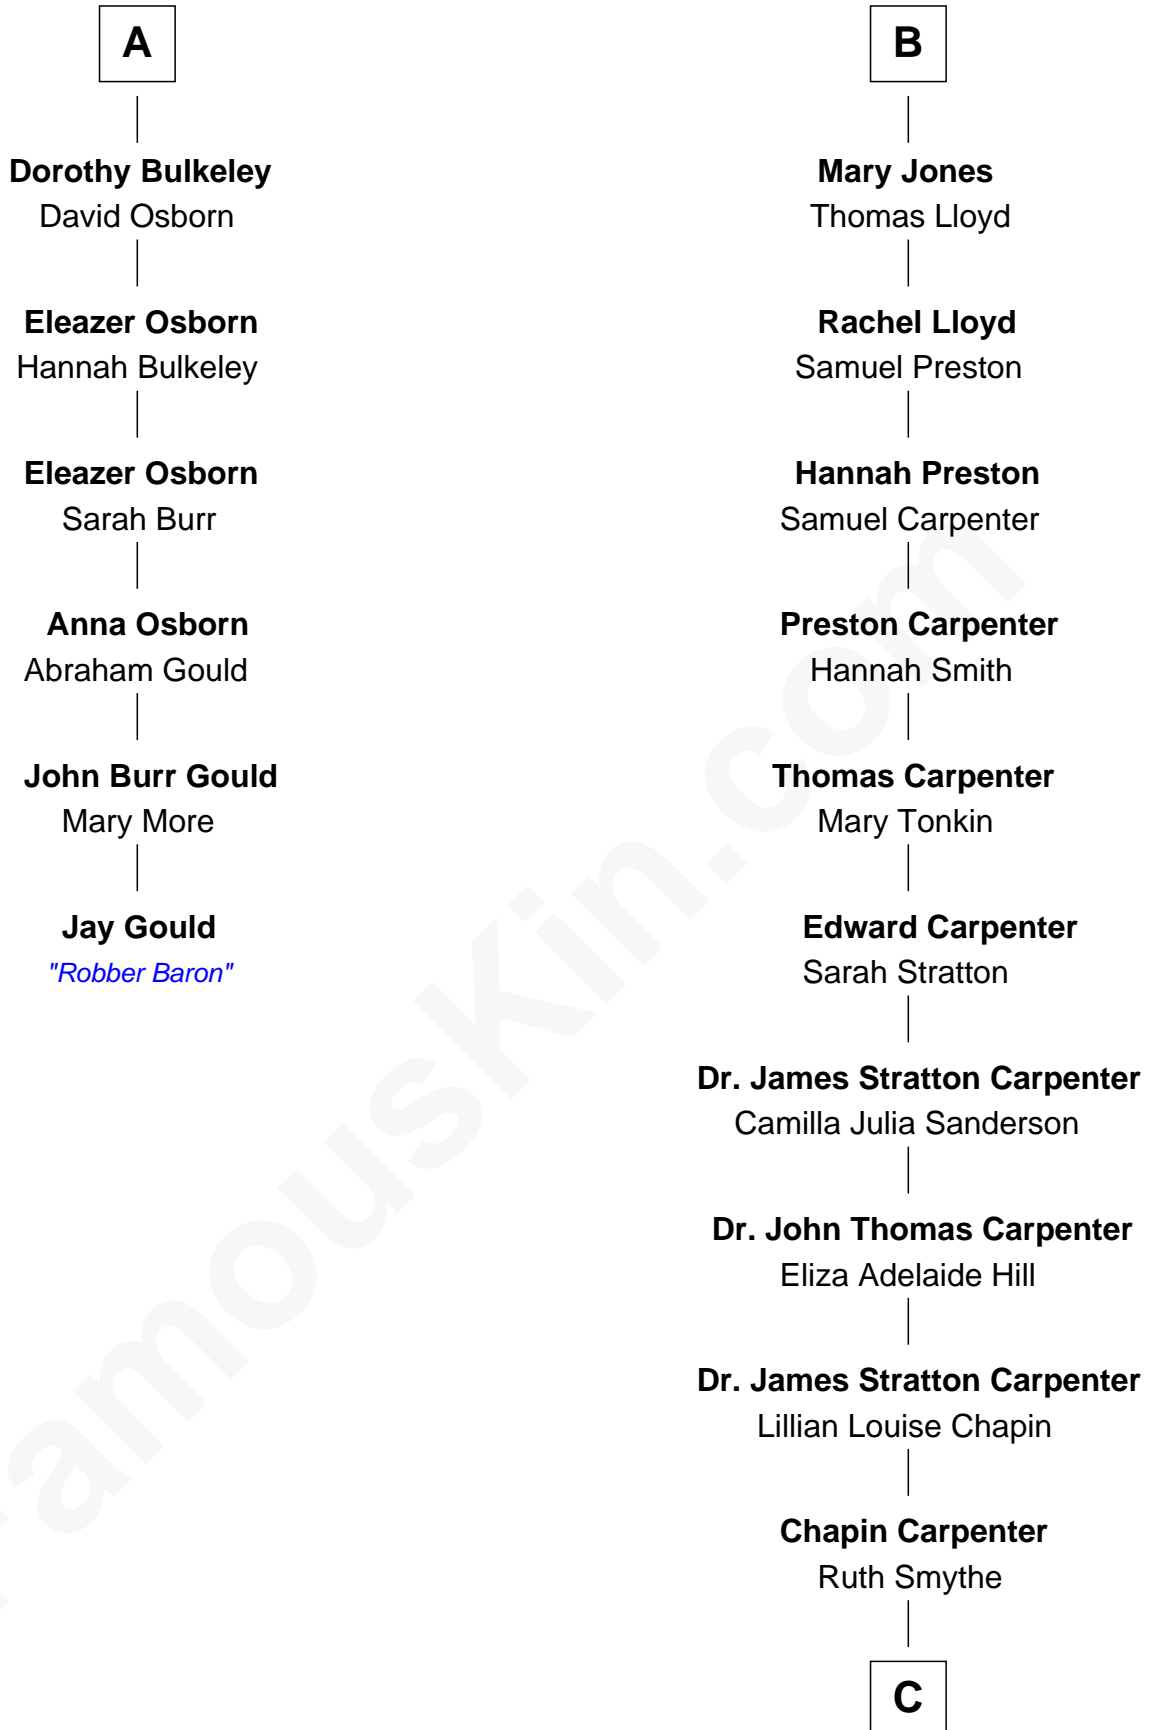

FamousKin.com

Relationship Chart of

Jay Gould

American Railroad "Robber Baron"

12th cousin 6 times removed of

Mary Chapin Carpenter

Singer and Songwriter

Sir Robert Corbet

Margaret - - - - -

C

Chapin Carpenter
Mary Bowie Robertson

Mary Chapin Carpenter
Singer and Songwriter

FamousKin.com