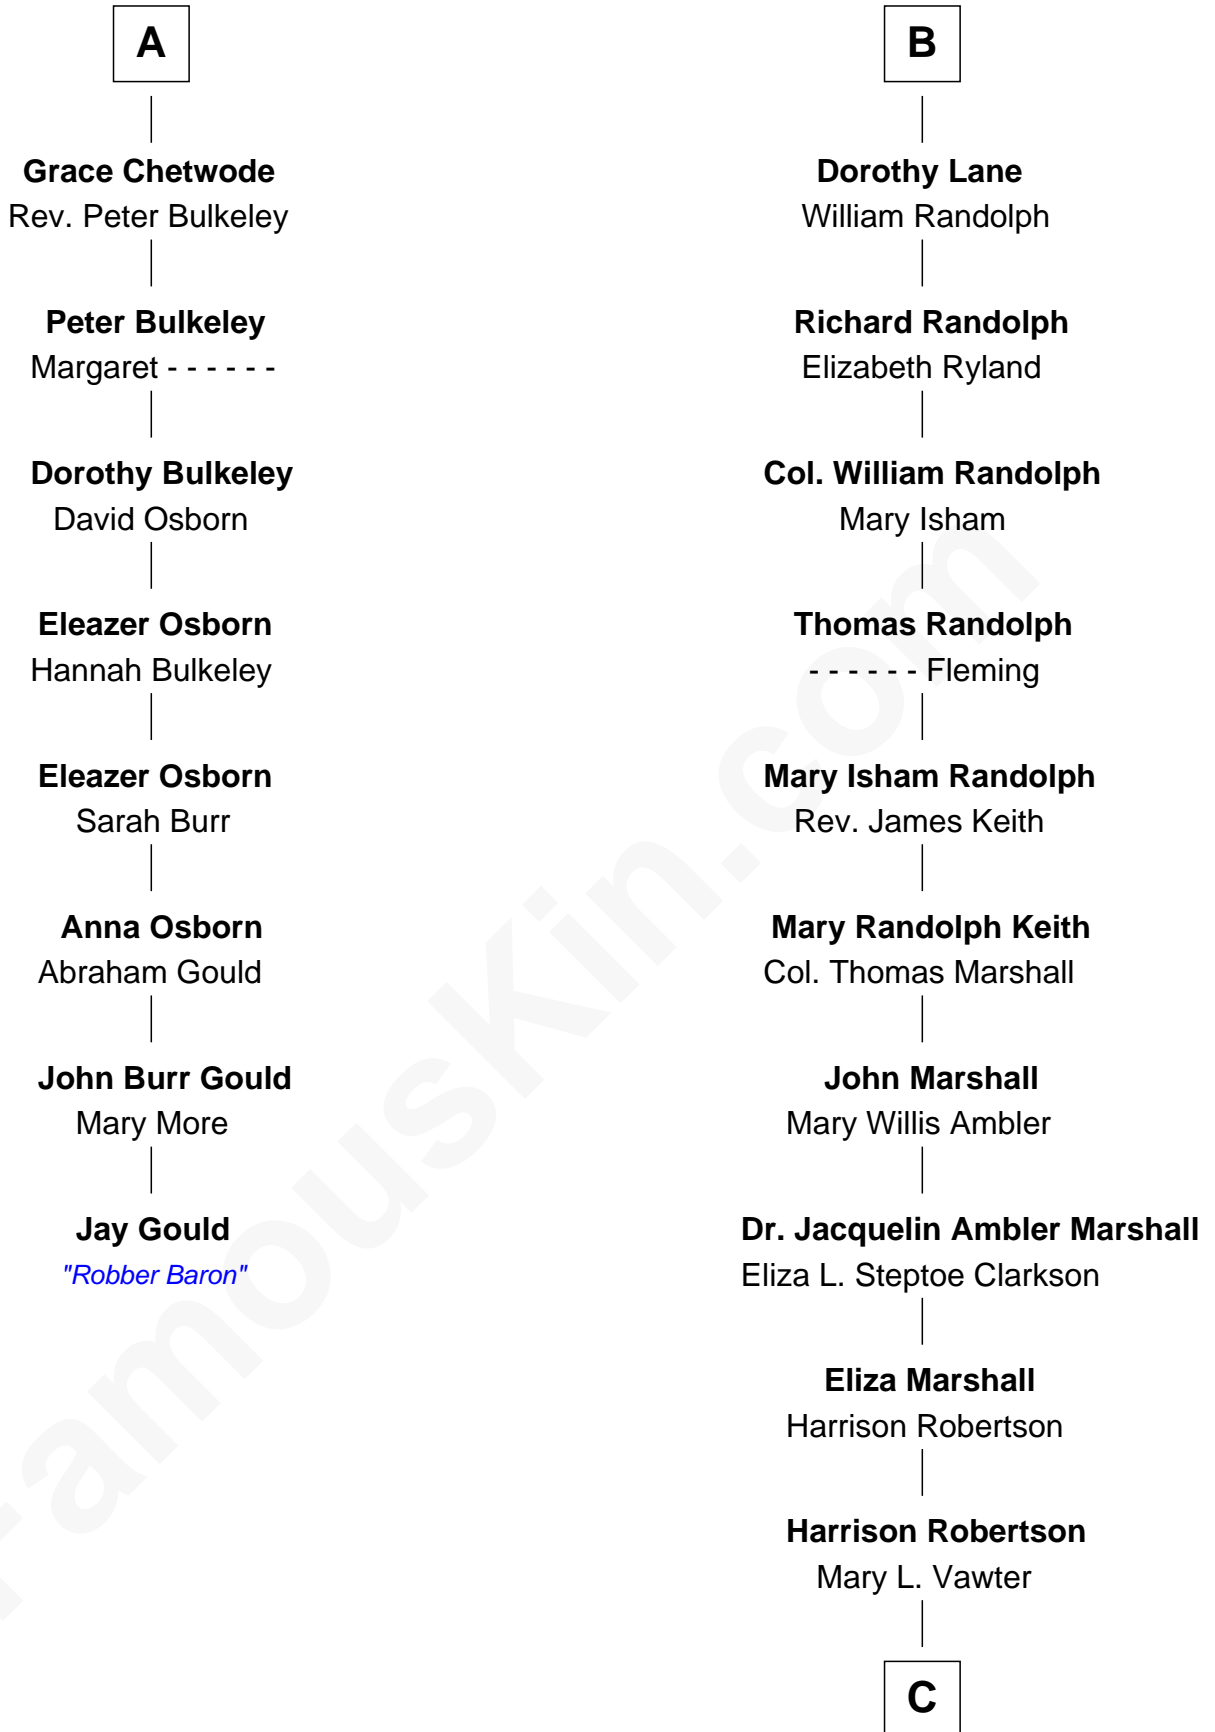

FamousKin.com

Relationship Chart of

Jay Gould

American Railroad "Robber Baron"

14th cousin 5 times removed of

Mary Chapin Carpenter

Singer and Songwriter

C

Harrison Marshall Robertson

Mary MacKenzie

Mary Bowie Robertson

Chapin Carpenter

Mary Chapin Carpenter

Singer and Songwriter

FamousKin.com