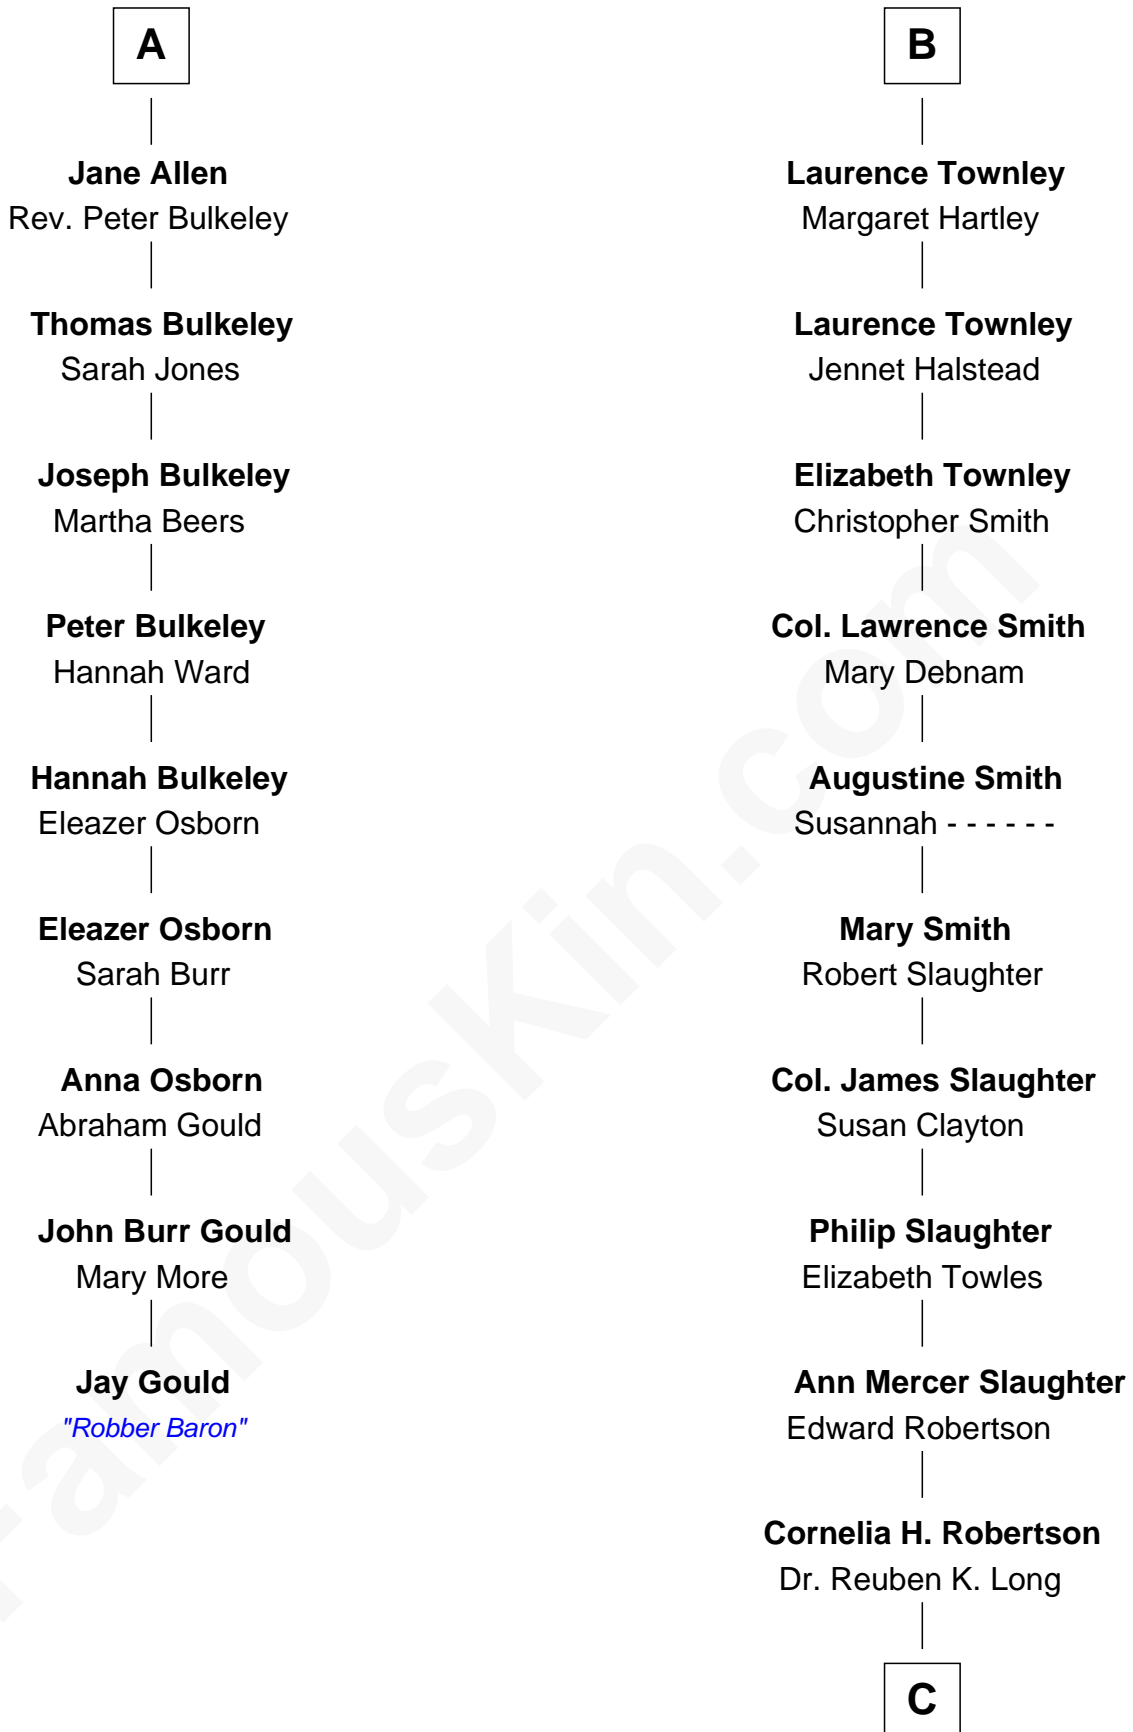

FamousKin.com

Relationship Chart of

Jay Gould

American Railroad "Robber Baron"

15th cousin 6 times removed of

Edward Norton

Movie Actor

C

Mary Mercer Long
Dr. Henry Wilson Somerville

Cornelia Long Somerville
Joseph Kent Harrison

Betty Kent Harrison
Edward Mower Norton

Edward Mower Norton
Lydia Robinson Rouse

Edward Norton
Movie Actor