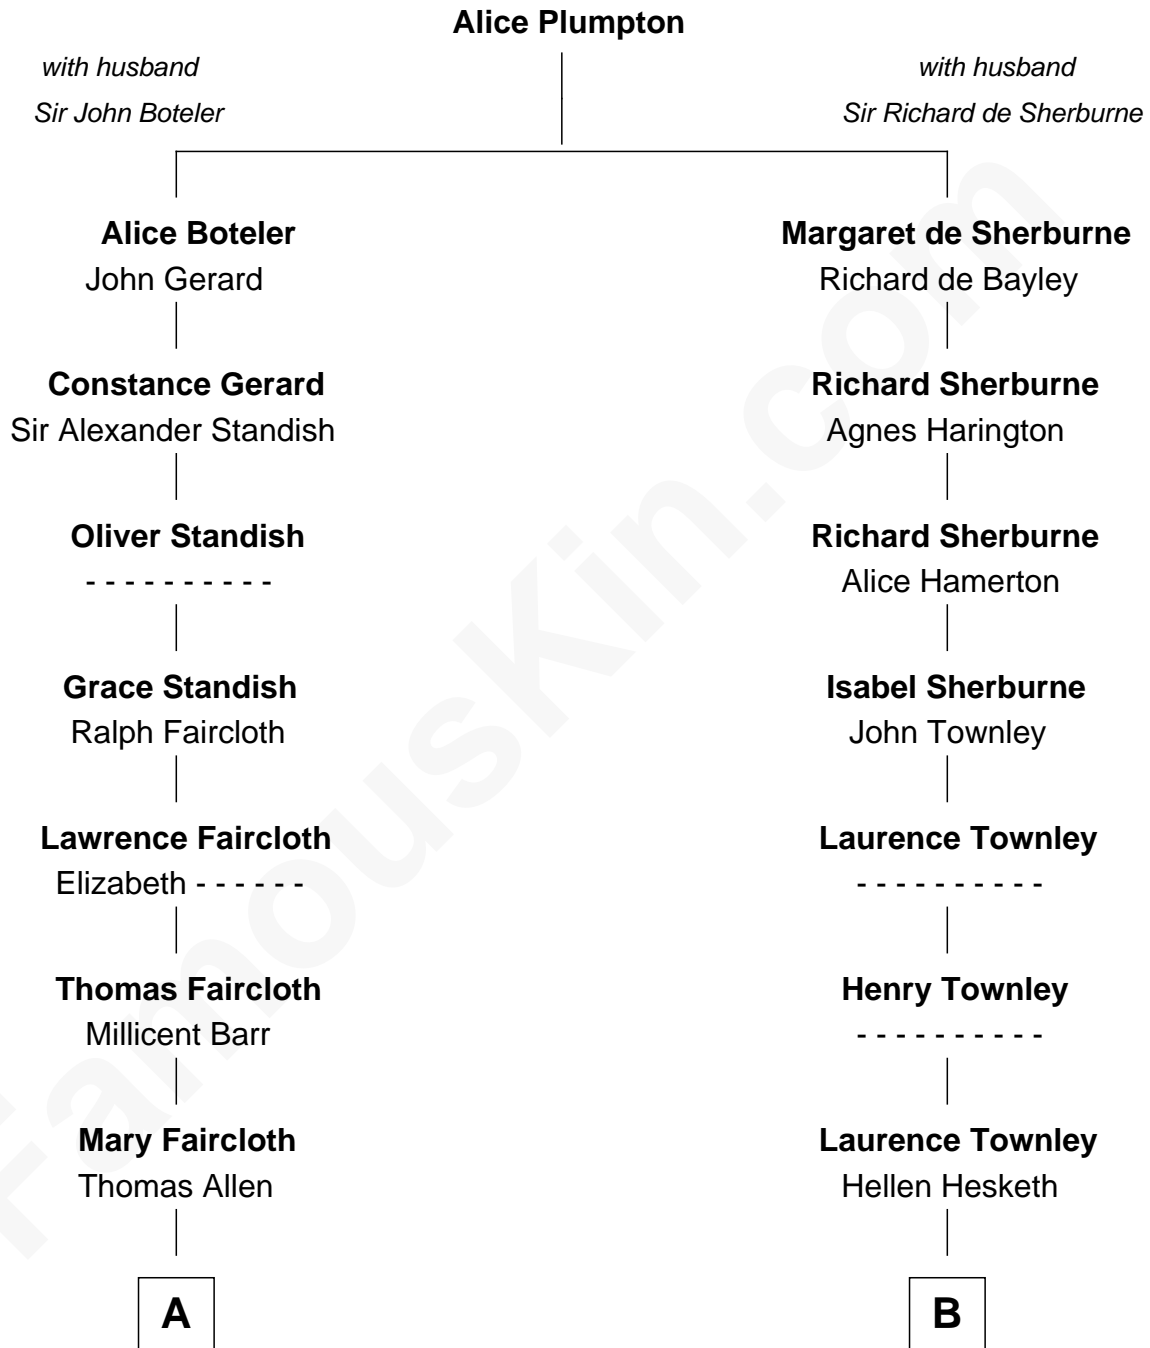

FamousKin.com

Relationship Chart of

Jay Gould

American Railroad "Robber Baron"

15th cousin 6 times removed of

Edward Norton

Movie Actor

C

Mary Mercer Long
Dr. Henry Wilson Somerville

Cornelia Long Somerville
Joseph Kent Harrison

Betty Kent Harrison
Edward Mower Norton

Edward Mower Norton
Lydia Robinson Rouse

Edward Norton
Movie Actor