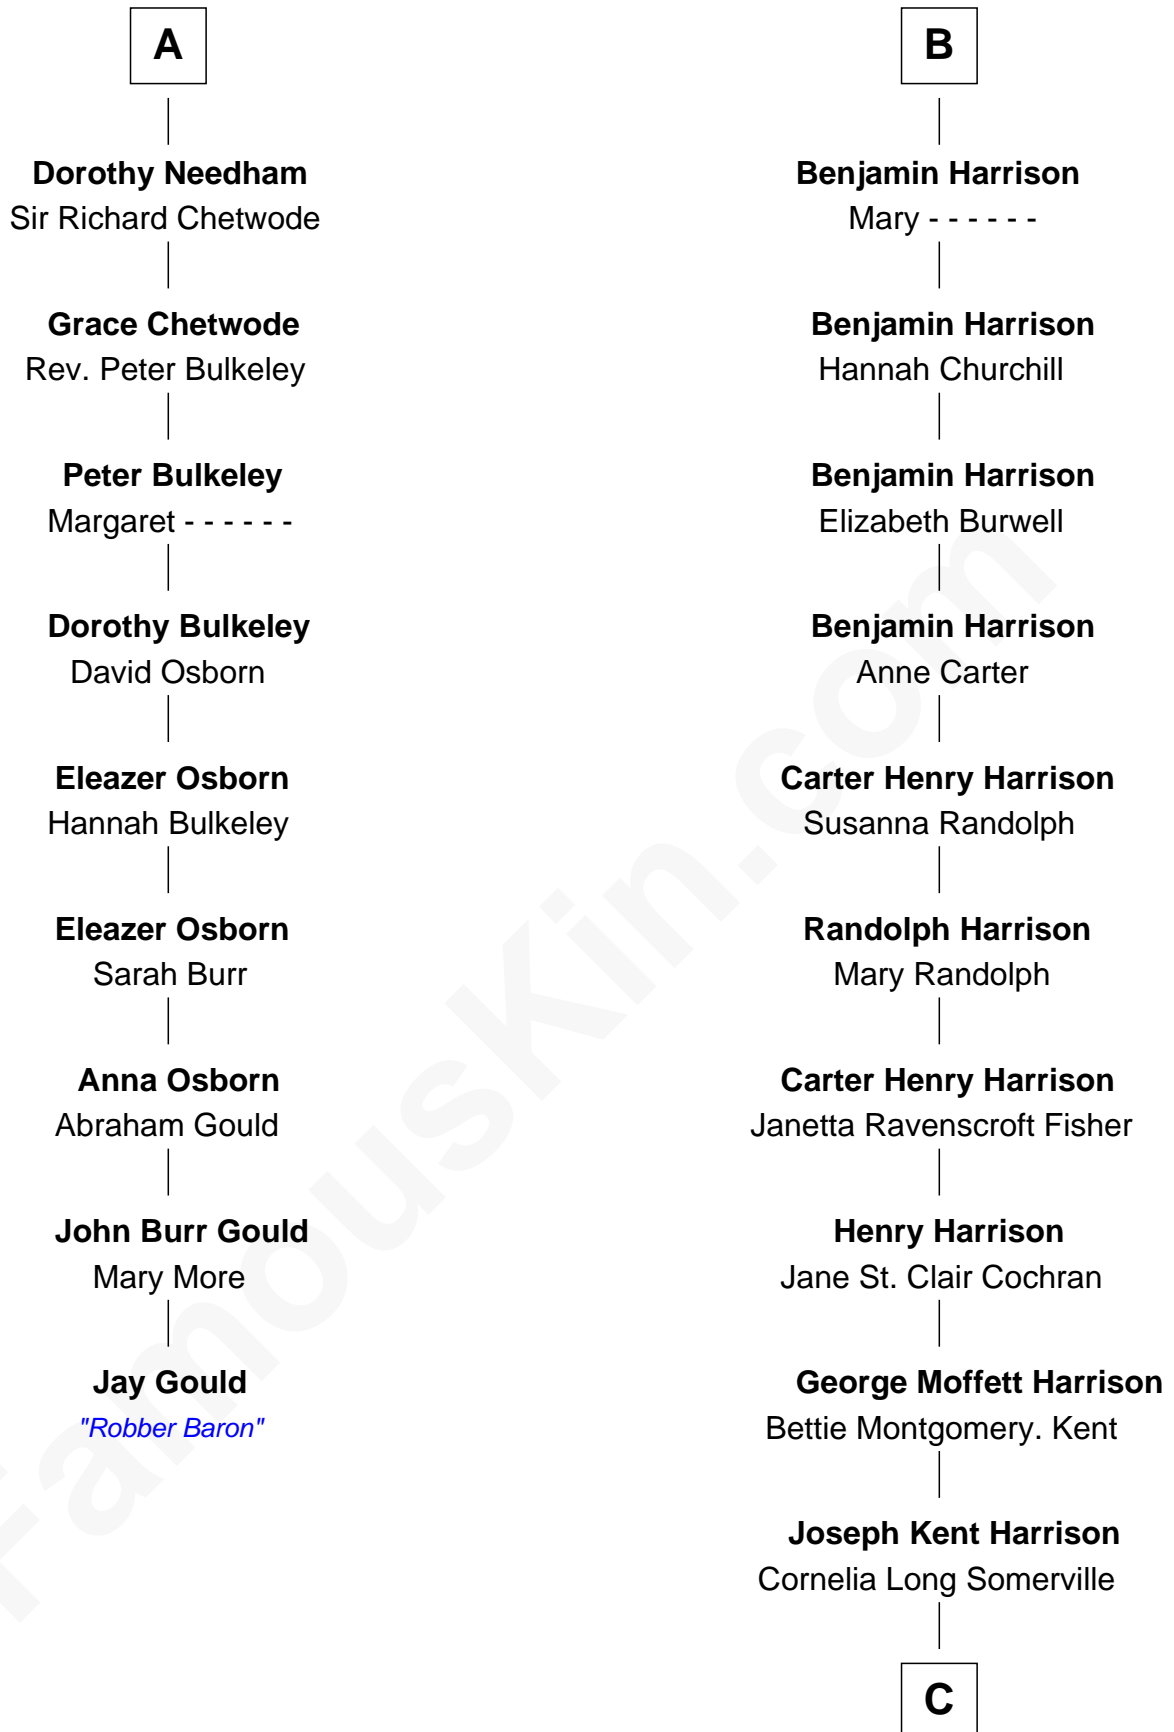

### Jay Gould

American Railroad "Robber Baron"

15th cousin 4 times removed of

**Edward Norton**

Movie Actor

**Stephen le Scrope**

Margery de Welles

**Maude le Scrope**

**Elizabeth le Scrope**

Sir Henry le Scrope

**Margaret Scrope**

John Bernard

**John Bernard**

Margaret Daundelyn

**John Bernard**

Cecily Muscote

**Francis Bernard**

Alice Hazlewood

**Elizabeth Bernard**

Thomas Harrison

Probable

**B**

**C**

**Betty Kent Harrison**  
Edward Mower Norton

**Edward Mower Norton**  
Lydia Robinson Rouse

**Edward Norton**  
*Movie Actor*

FamousKin.com