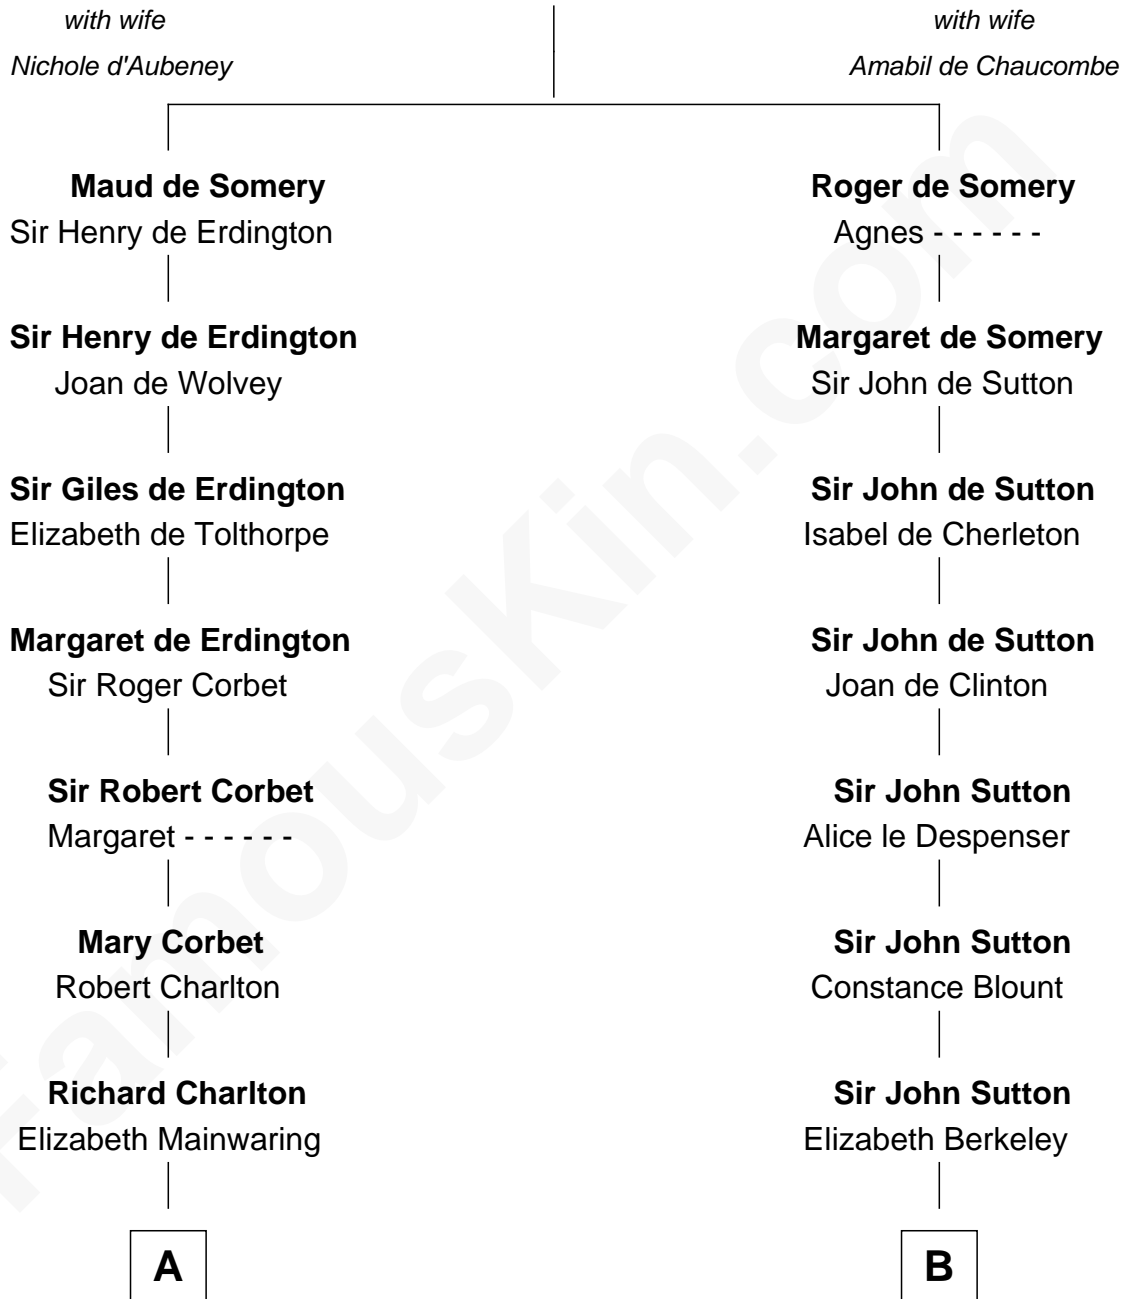

## Relationship Chart of

### Jay Gould

American Railroad "Robber Baron"

17th cousin 3 times removed of

**Oliver Wendell Holmes, Jr.**

U.S. Supreme Court Justice

### Sir Roger de Somery

**C**

**Oliver Wendell**

Mary Jackson

**Sarah Wendell**

Rev. Abiel Holmes

**Oliver Wendell Holmes**

Amelia Lee Jackson