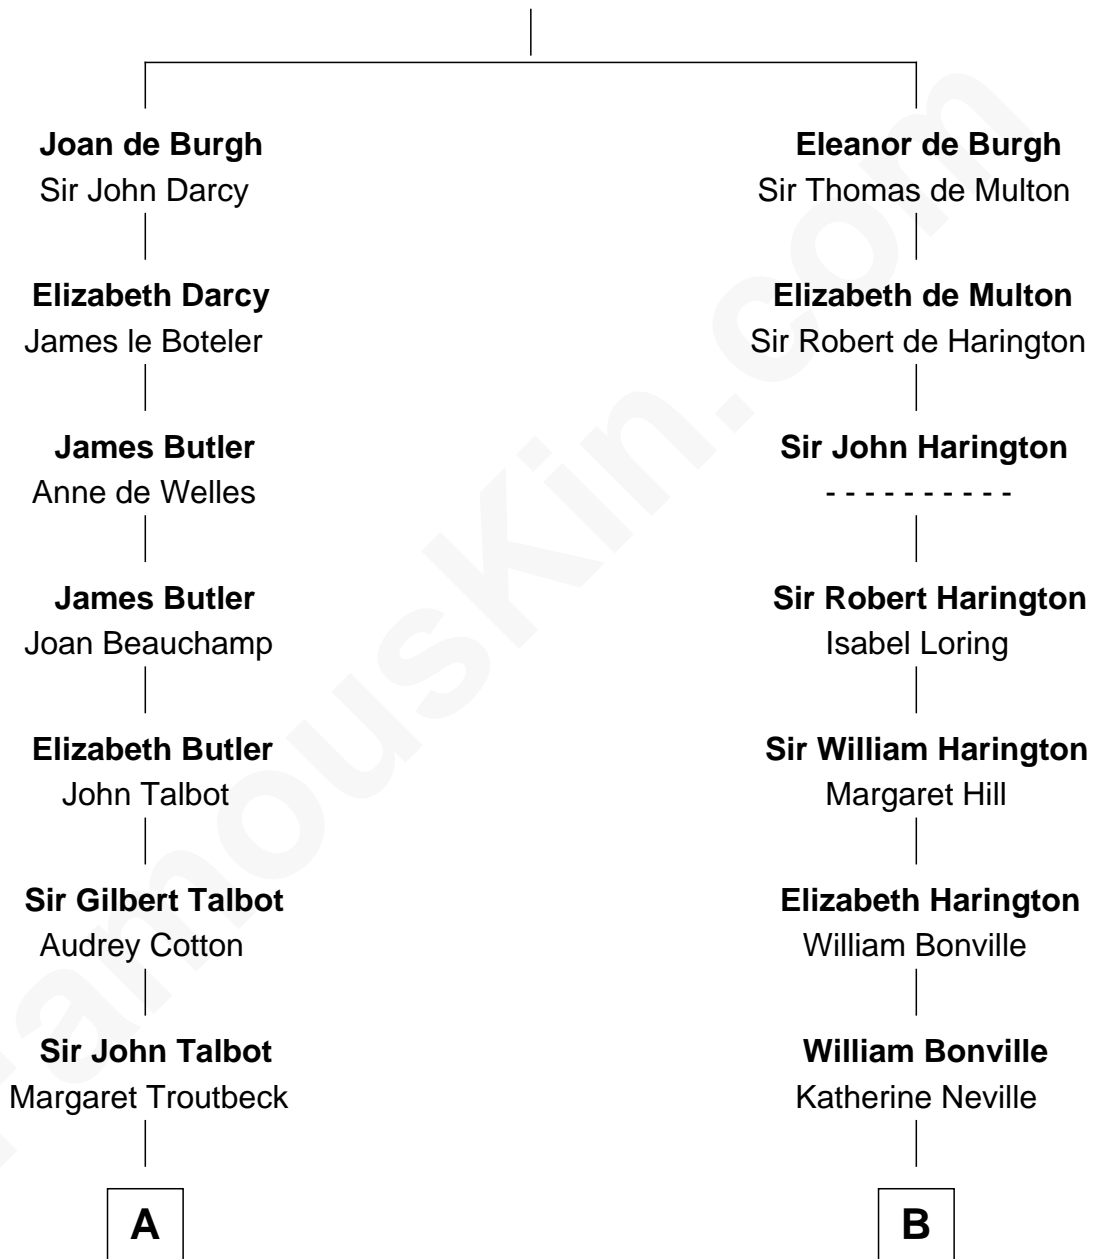

FamousKin.com

Relationship Chart of

Jay Gould

American Railroad "Robber Baron"

17th cousin 2 times removed of

Oliver Wendell Holmes, Jr.

U.S. Supreme Court Justice

Sir Richard de Burgh

Margaret - - - - -

C

Sarah Wendell
Rev. Abiel Holmes

Oliver Wendell Holmes
Amelia Lee Jackson

Oliver Wendell Holmes, Jr.
U.S. Supreme Court Justice

FamousKin.com