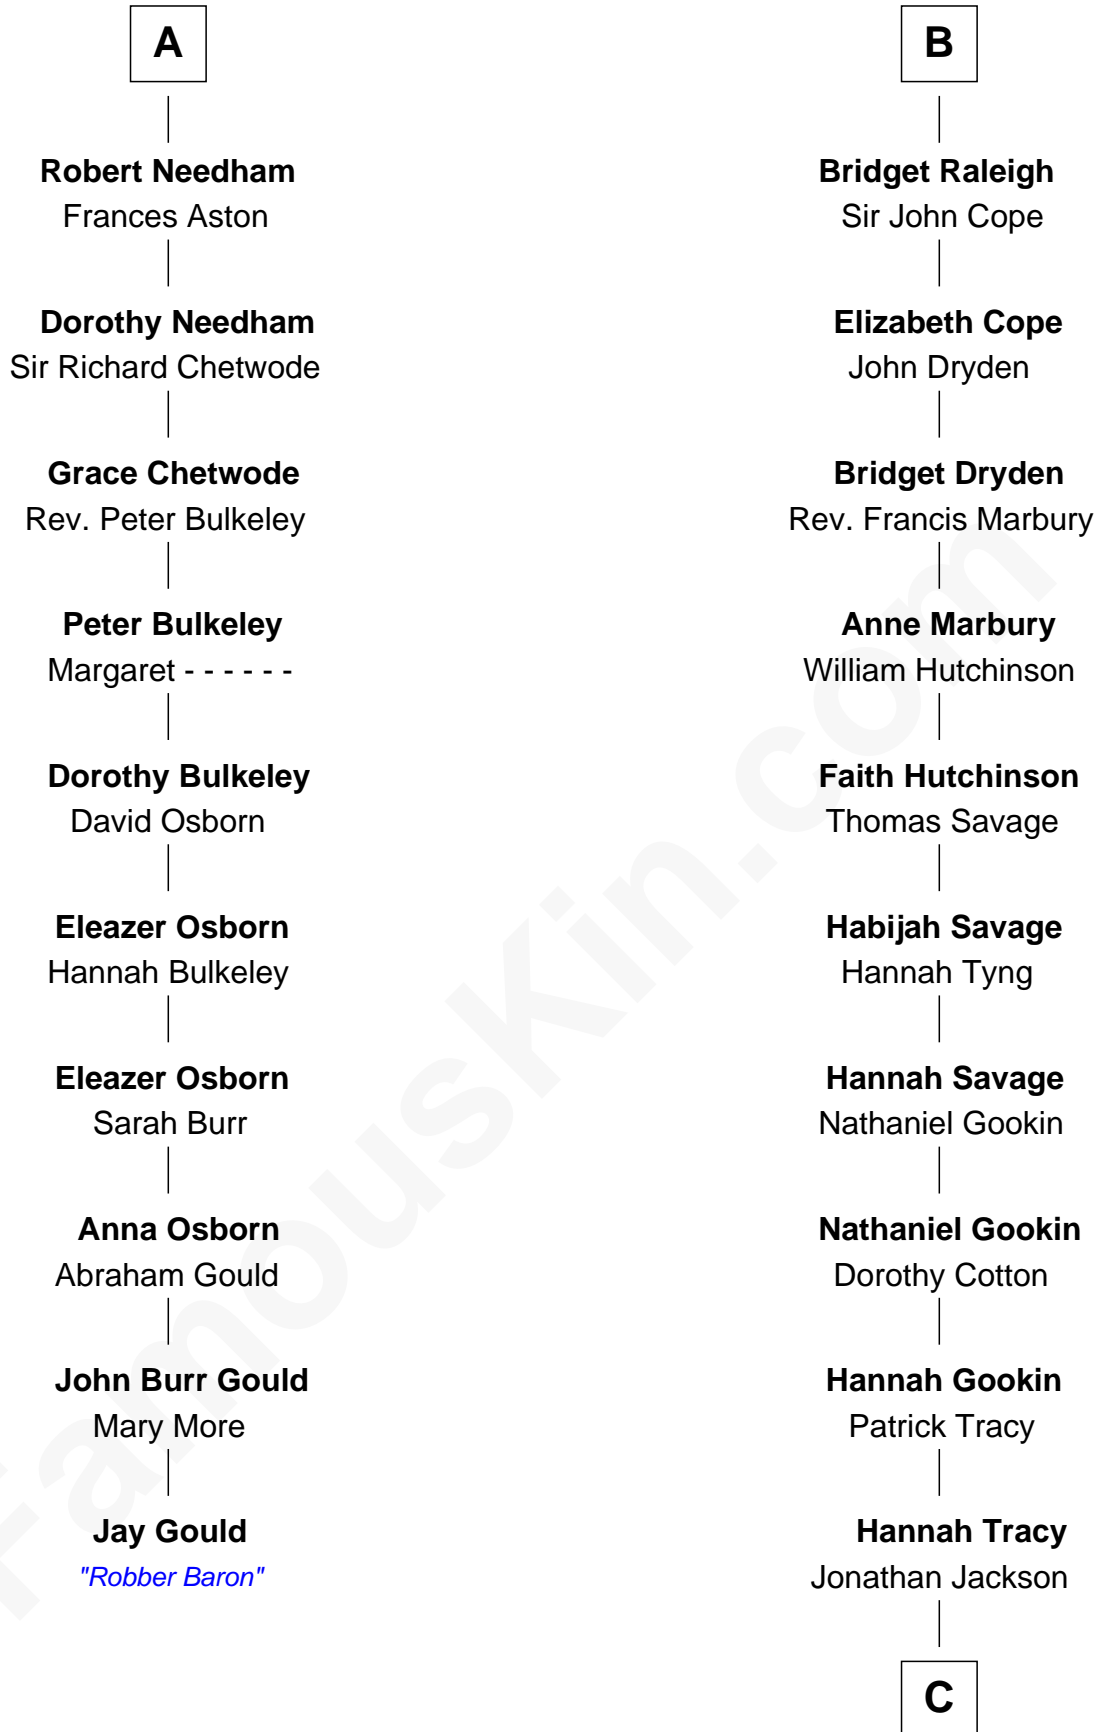

FamousKin.com

Relationship Chart of

Jay Gould

American Railroad "Robber Baron"

16th cousin 3 times removed of

Oliver Wendell Holmes, Jr.

U.S. Supreme Court Justice

Sir James le Boteler

Elizabeth Greene

William Raleigh

Sir Edward Raleigh

Margaret Verney

Sir Edward Raleigh

Anne Chamberlayne

B

C