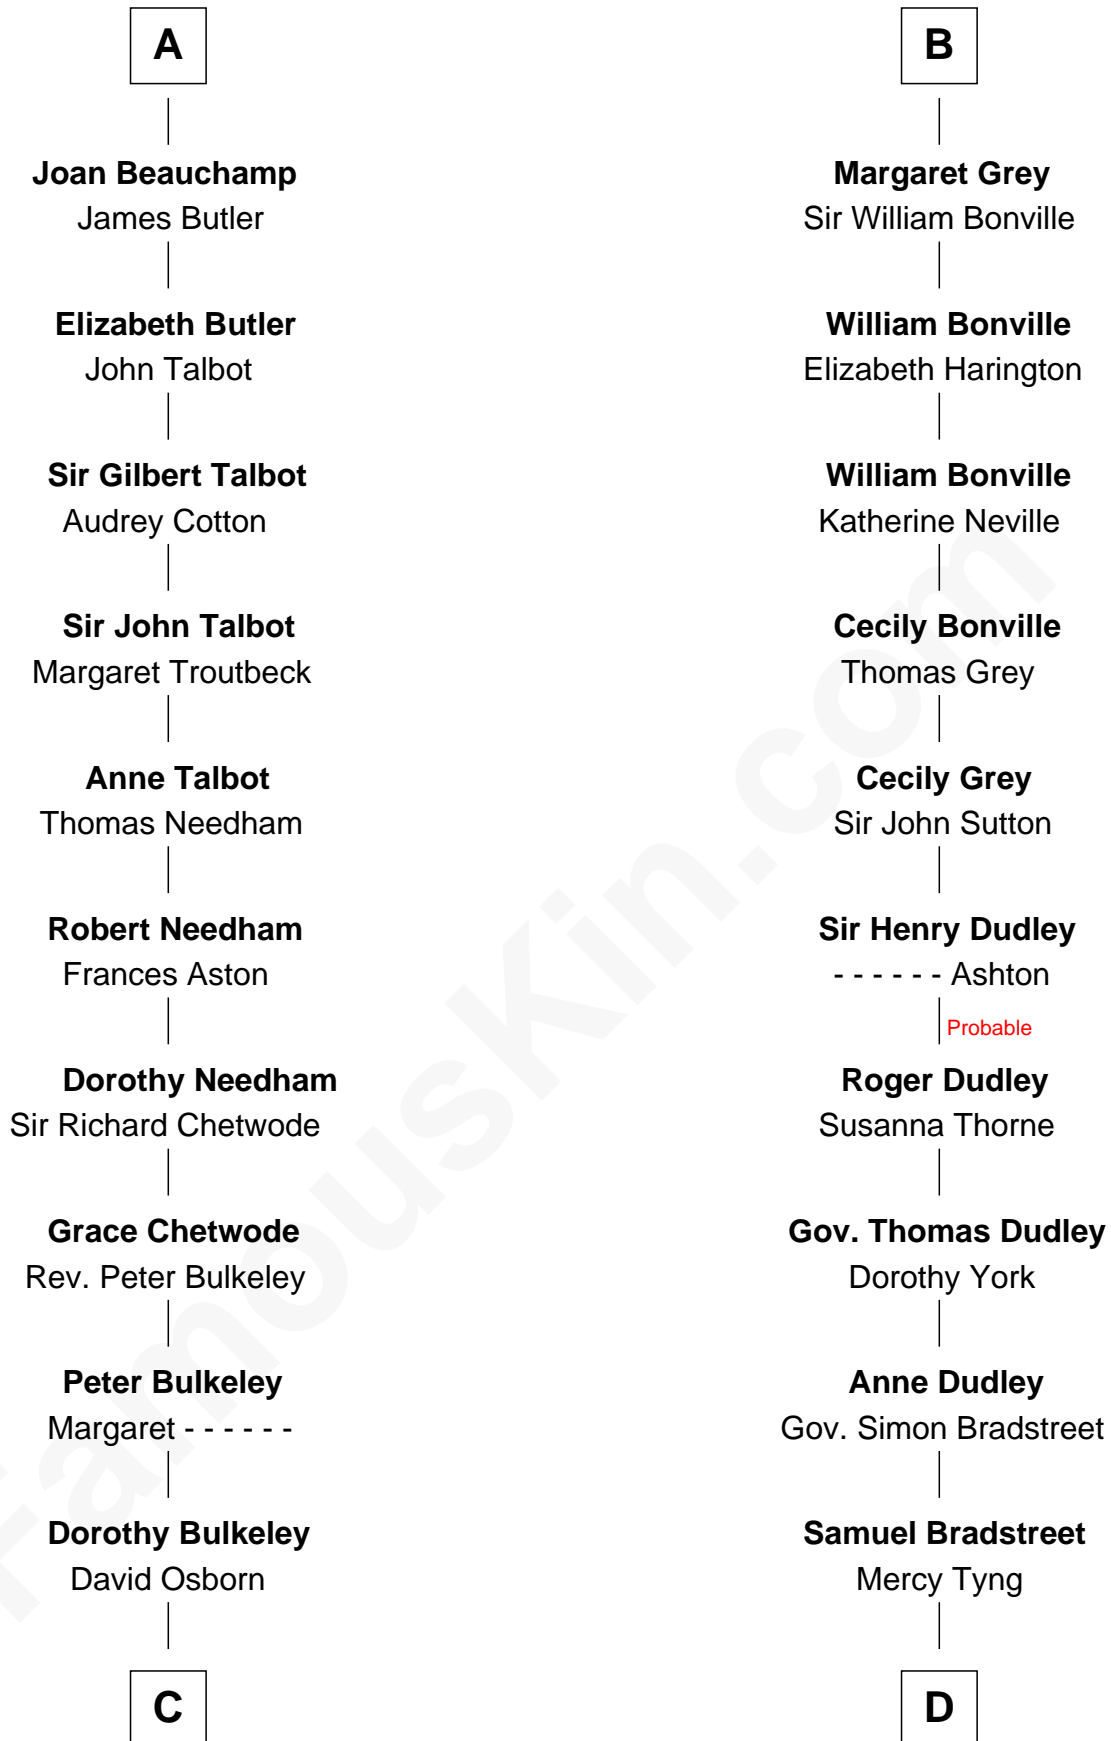

## Relationship Chart of

### Jay Gould

*American Railroad "Robber Baron"*

21st cousin of

**Oliver Wendell Holmes, Sr.**

*American "Fireside" Poet*

**C**

**Eleazer Osborn**  
Hannah Bulkeley

**Eleazer Osborn**  
Sarah Burr

**Anna Osborn**  
Abraham Gould

**John Burr Gould**  
Mary More

**Jay Gould**  
*"Robber Baron"*

**D**

**Mercy Bradstreet**  
Dr. James Oliver

**Sarah Oliver**  
Jacob Wendell

**Oliver Wendell**  
Mary Jackson