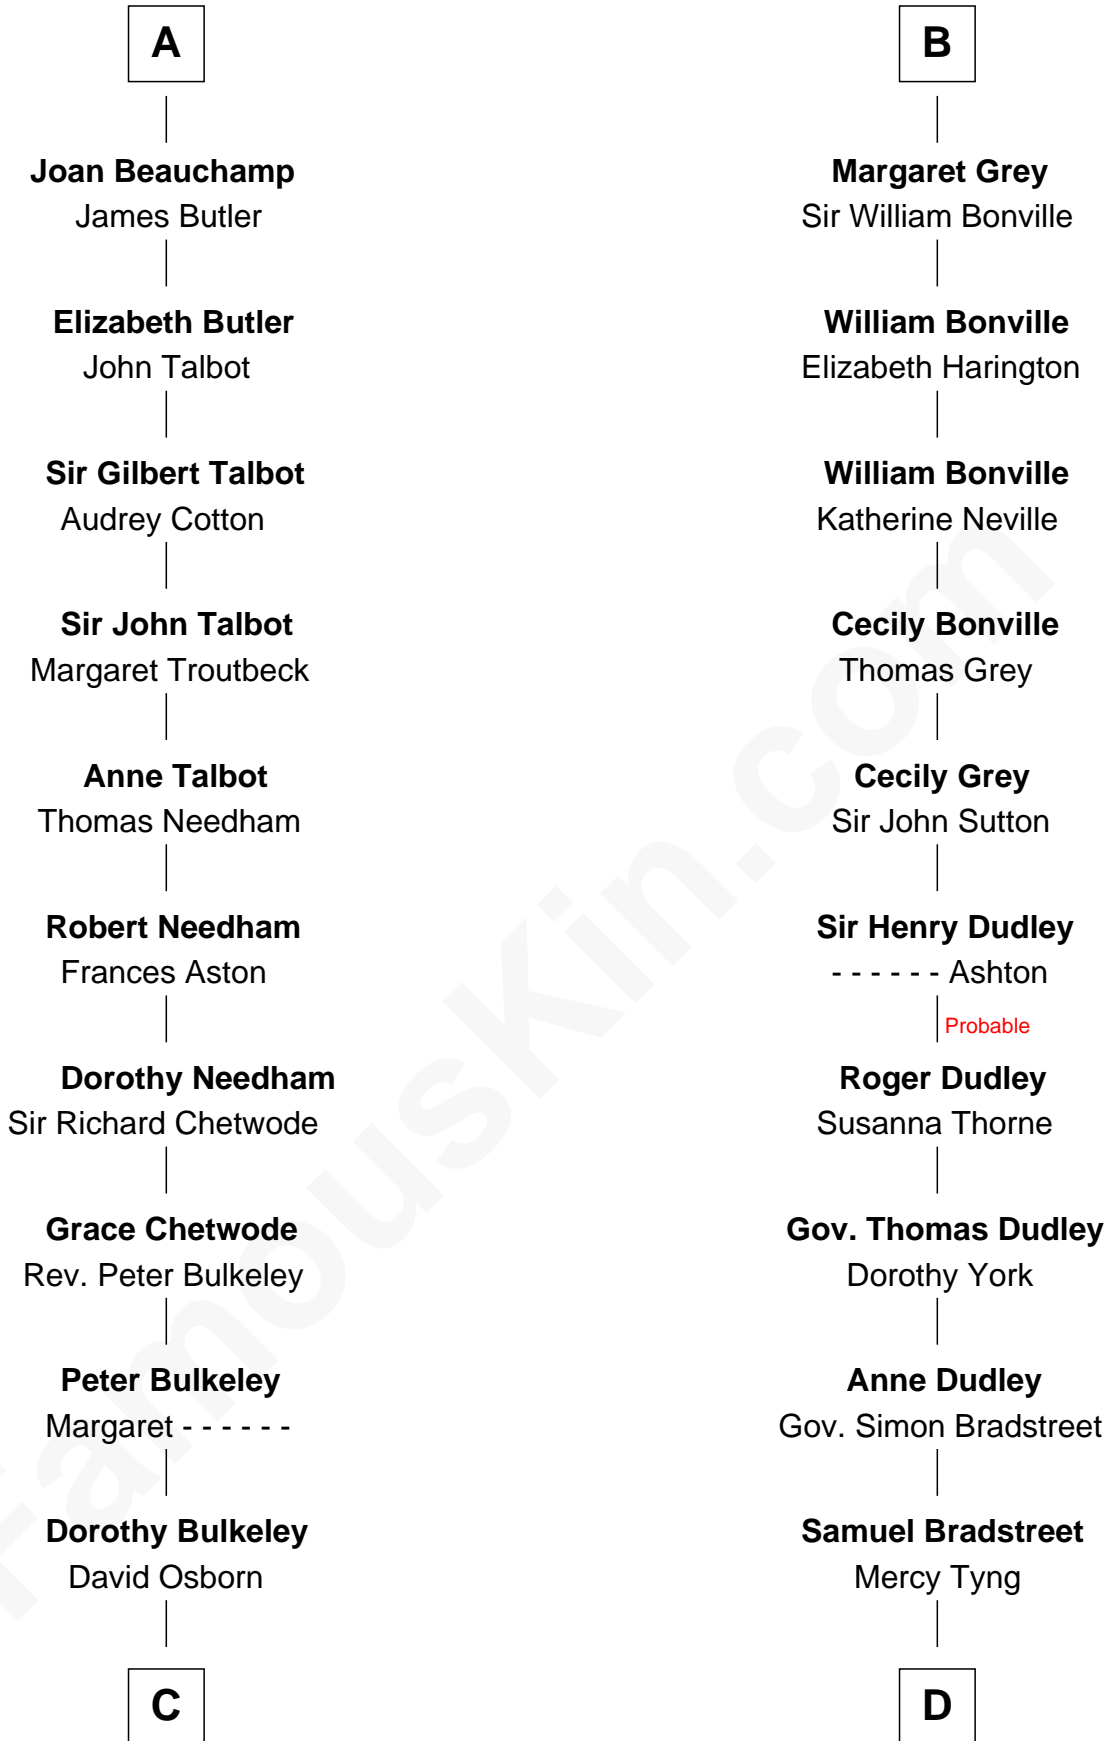

FamousKin.com

Relationship Chart of

Jay Gould

American Railroad "Robber Baron"

21st cousin of

Oliver Wendell Holmes, Sr.

American "Fireside" Poet

Hugues de Lusignan

Orengarde - - - - -

C

Eleazer Osborn
Hannah Bulkeley

Eleazer Osborn
Sarah Burr

Anna Osborn
Abraham Gould

John Burr Gould
Mary More

Jay Gould
"Robber Baron"

D