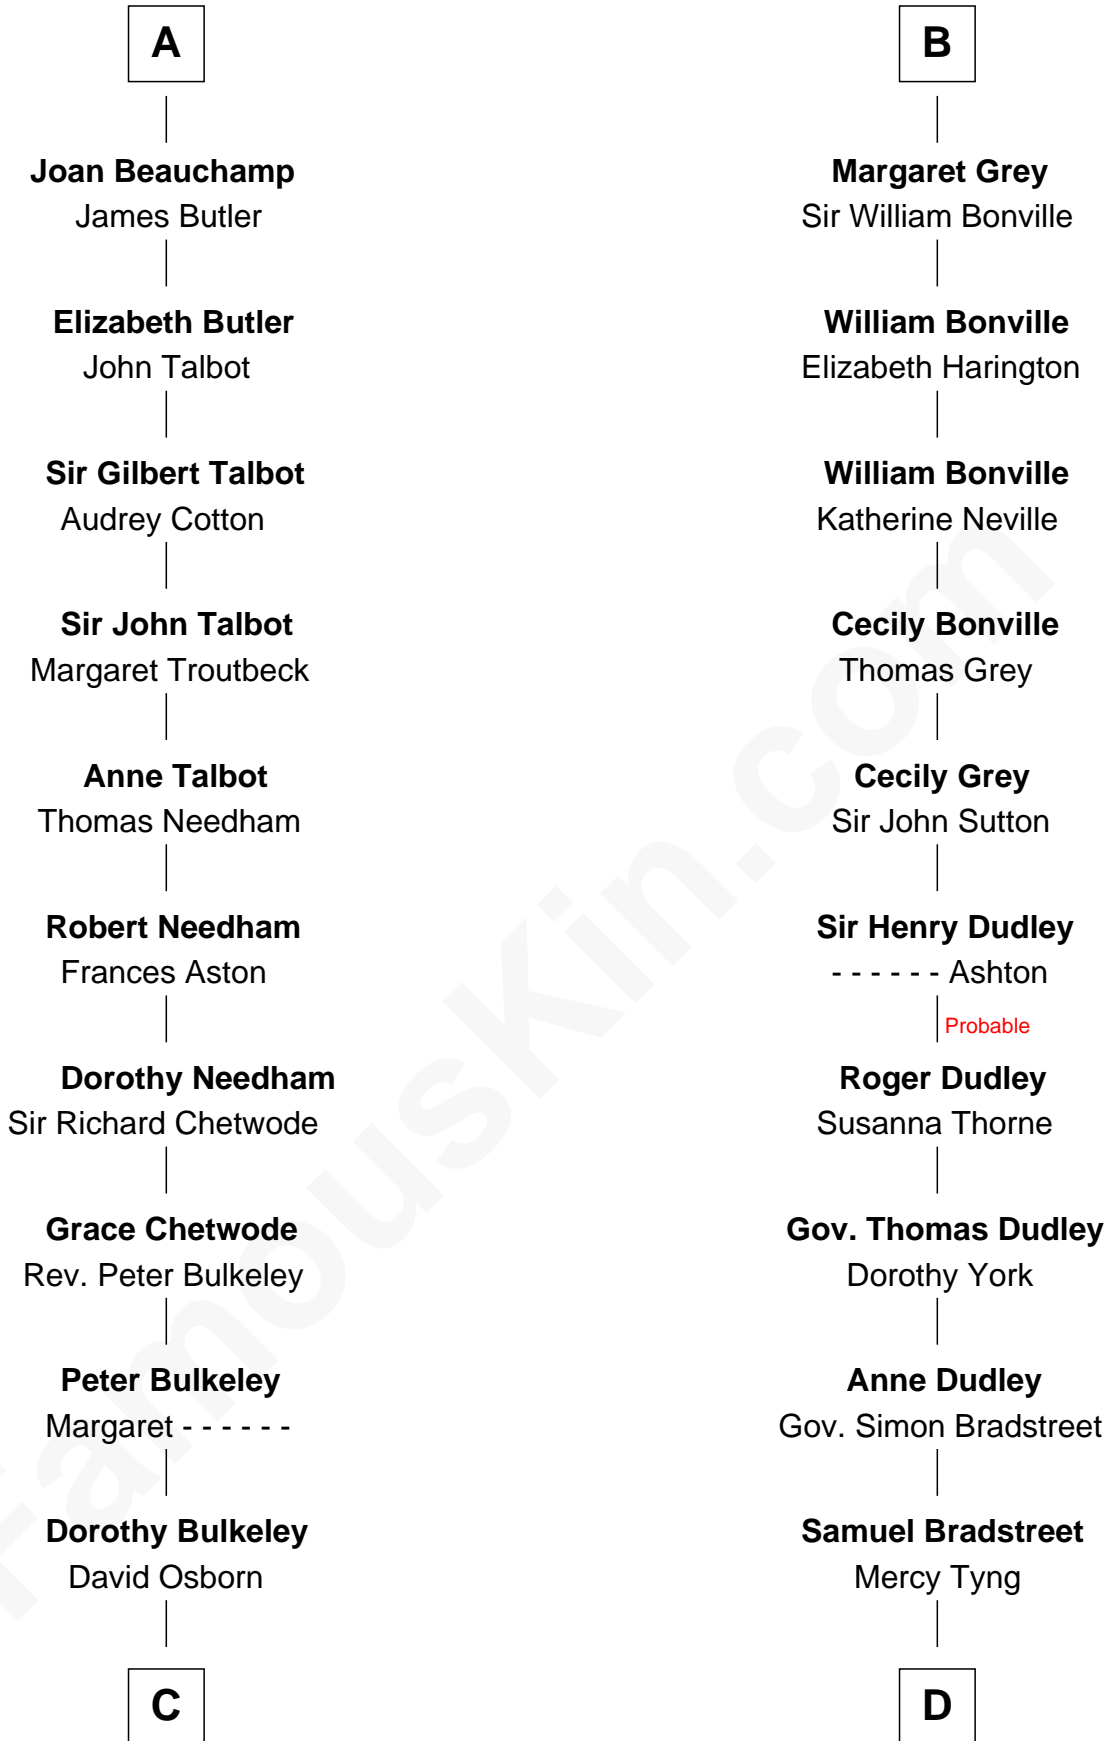

FamousKin.com

Relationship Chart of

Jay Gould

American Railroad "Robber Baron"

21st cousin of

Oliver Wendell Holmes, Sr.

American "Fireside" Poet

C

Eleazer Osborn
Hannah Bulkeley

Eleazer Osborn
Sarah Burr

Anna Osborn
Abraham Gould

John Burr Gould
Mary More

Jay Gould
"Robber Baron"

D

Mercy Bradstreet
Dr. James Oliver

Sarah Oliver
Jacob Wendell