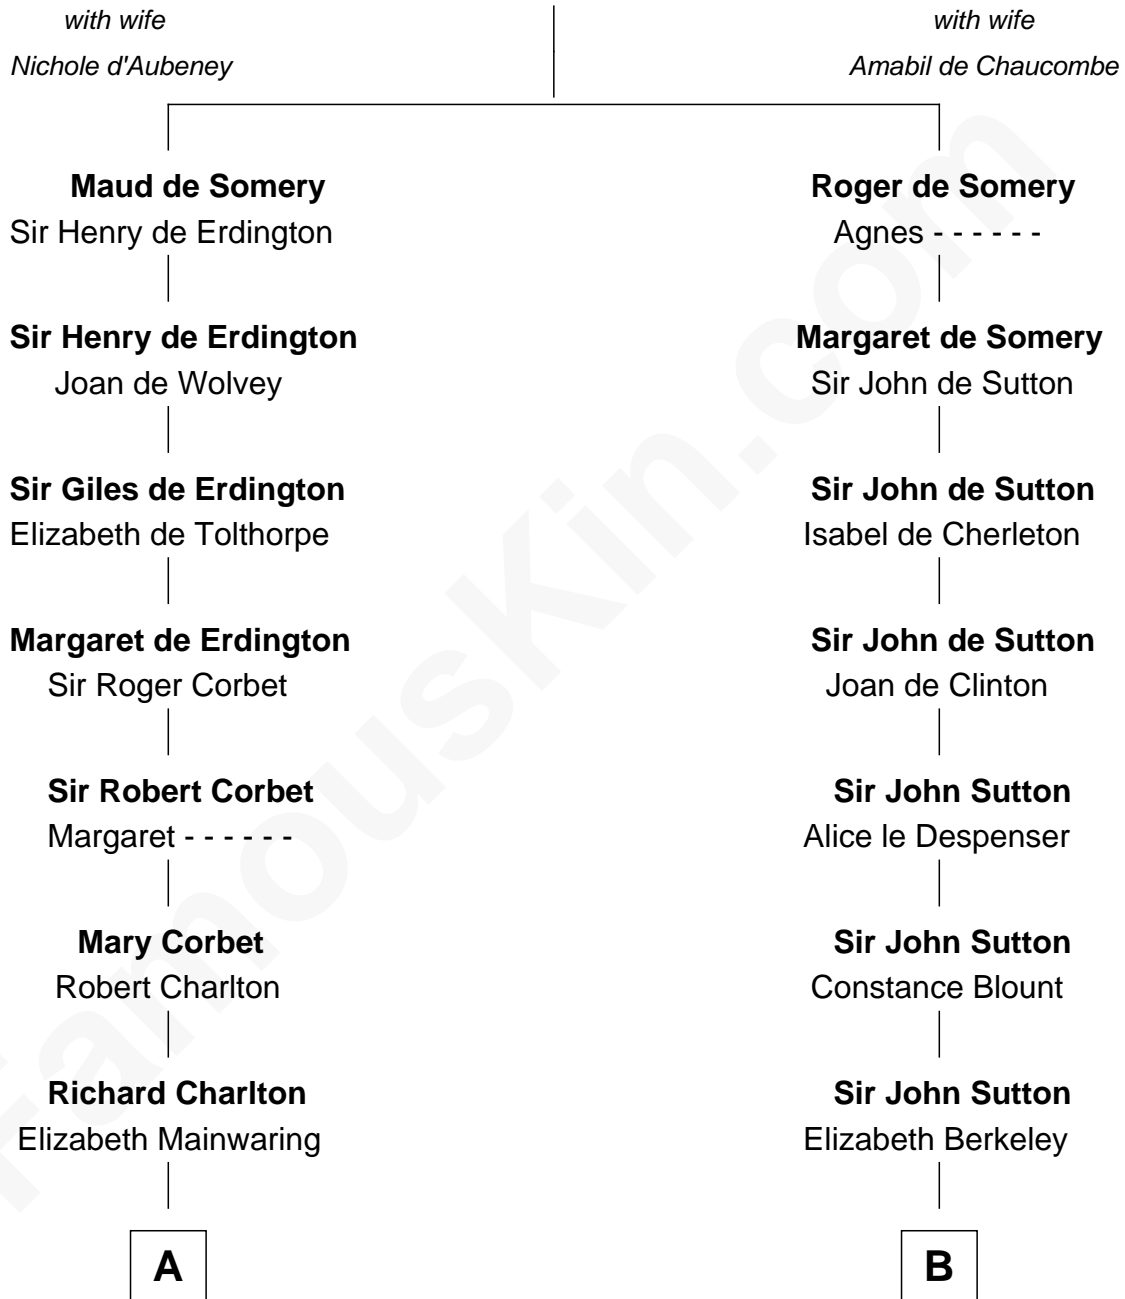

FamousKin.com

Relationship Chart of

Jay Gould

American Railroad "Robber Baron"

17th cousin 2 times removed of

Oliver Wendell Holmes, Sr.

American "Fireside" Poet

Sir Roger de Somery