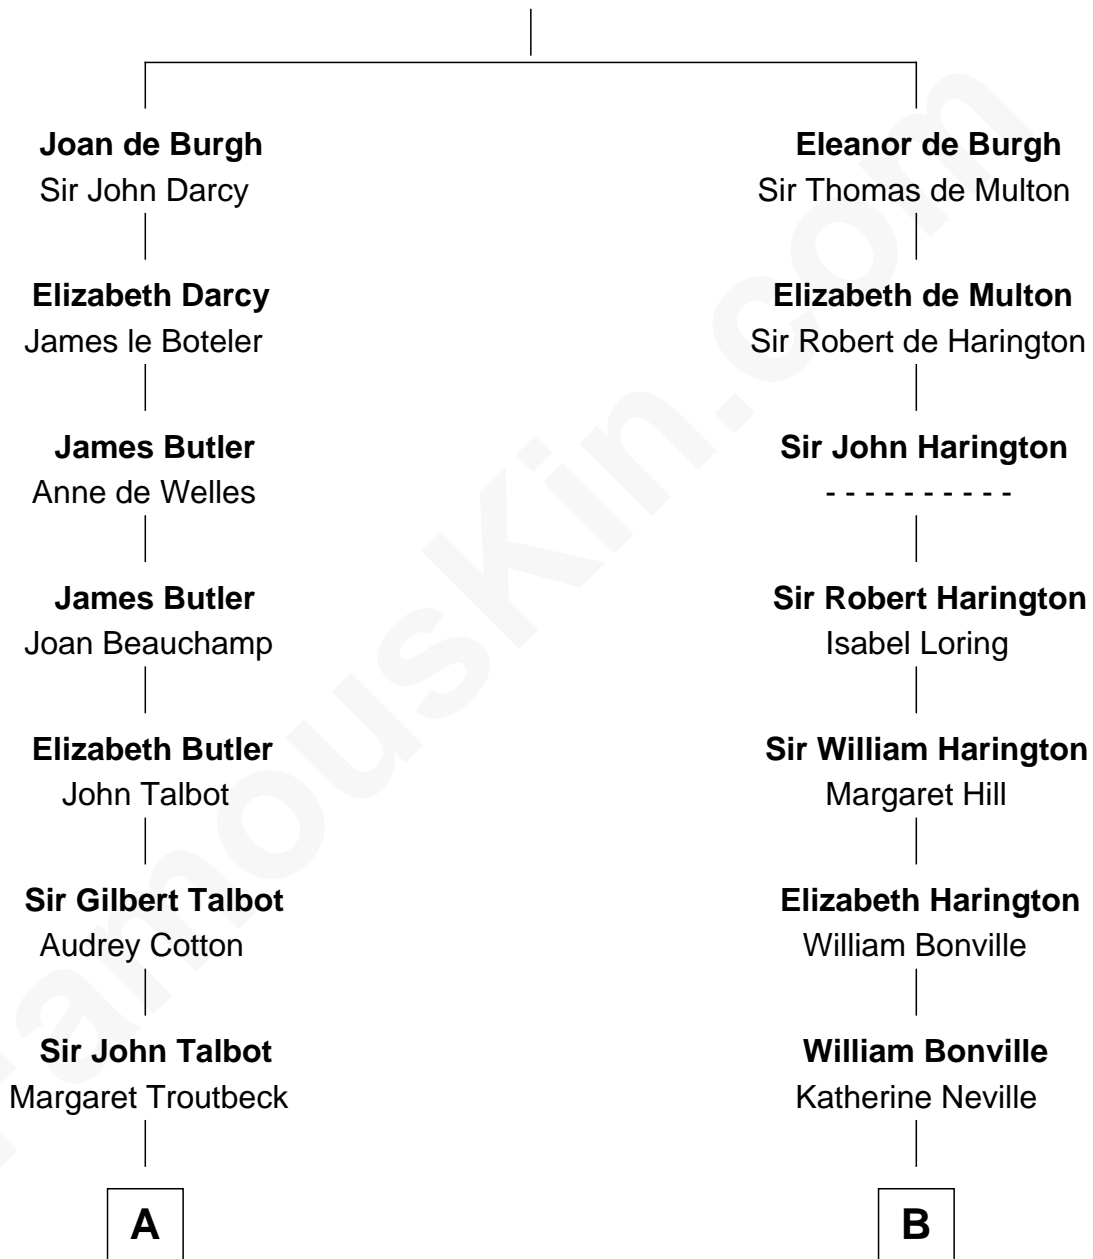

FamousKin.com

Relationship Chart of

Jay Gould

American Railroad "Robber Baron"

17th cousin 1 time removed of

Oliver Wendell Holmes, Sr.

American "Fireside" Poet

Sir Richard de Burgh

Margaret - - - - -

C

Sarah Wendell
Rev. Abiel Holmes

Oliver Wendell Holmes, Sr.
American "Fireside" Poet

FamousKin.com