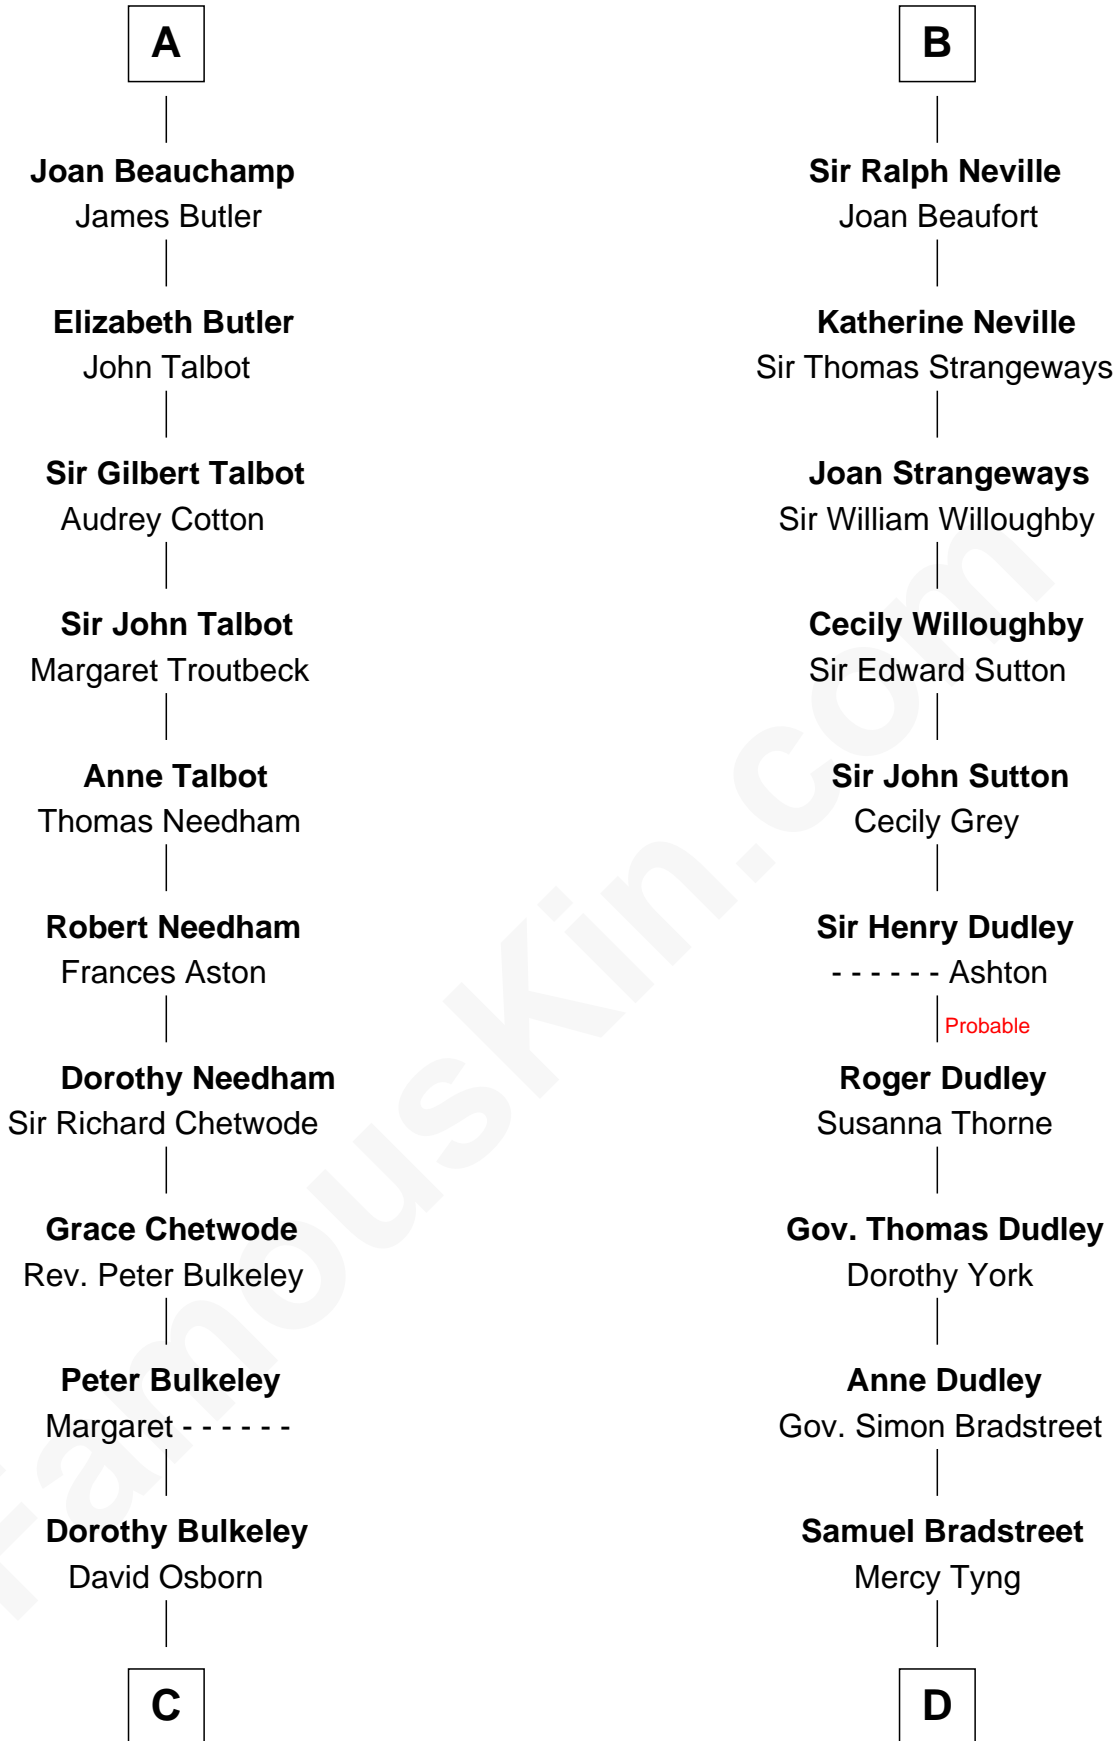

FamousKin.com

Relationship Chart of

Jay Gould

American Railroad "Robber Baron"

21st cousin of

Oliver Wendell Holmes, Sr.

American "Fireside" Poet

Sir Ralph de Tony
Margaret Beaumont

C

Eleazer Osborn
Hannah Bulkeley

Eleazer Osborn
Sarah Burr

Anna Osborn
Abraham Gould

John Burr Gould
Mary More

Jay Gould
"Robber Baron"

D

Mercy Bradstreet
Dr. James Oliver