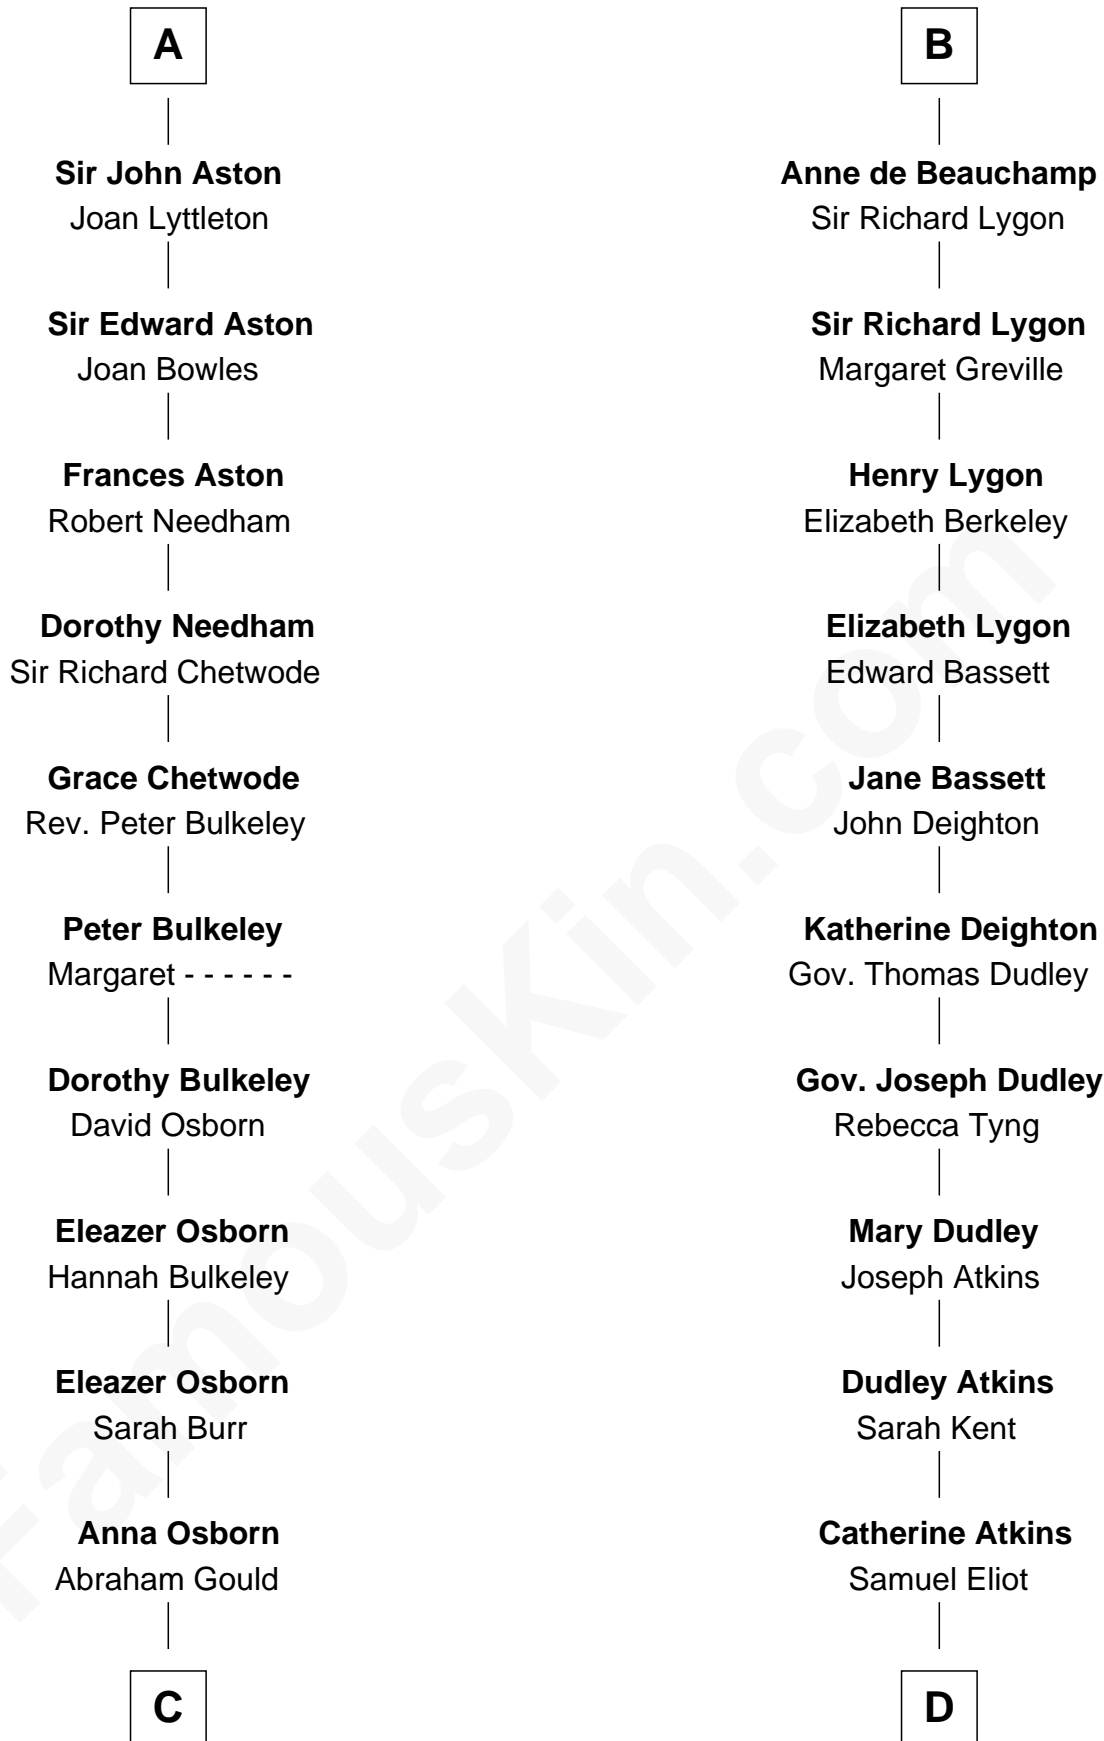

FamousKin.com

Relationship Chart of

Jay Gould

American Railroad "Robber Baron"

18th cousin 3 times removed of

Endicott Peabody

62nd Governor of Massachusetts

C

John Burr Gould

Mary More

Jay Gould

"Robber Baron"

D

Mary Harrison Eliot

Edmund Dwight

Mary Eliot Dwight