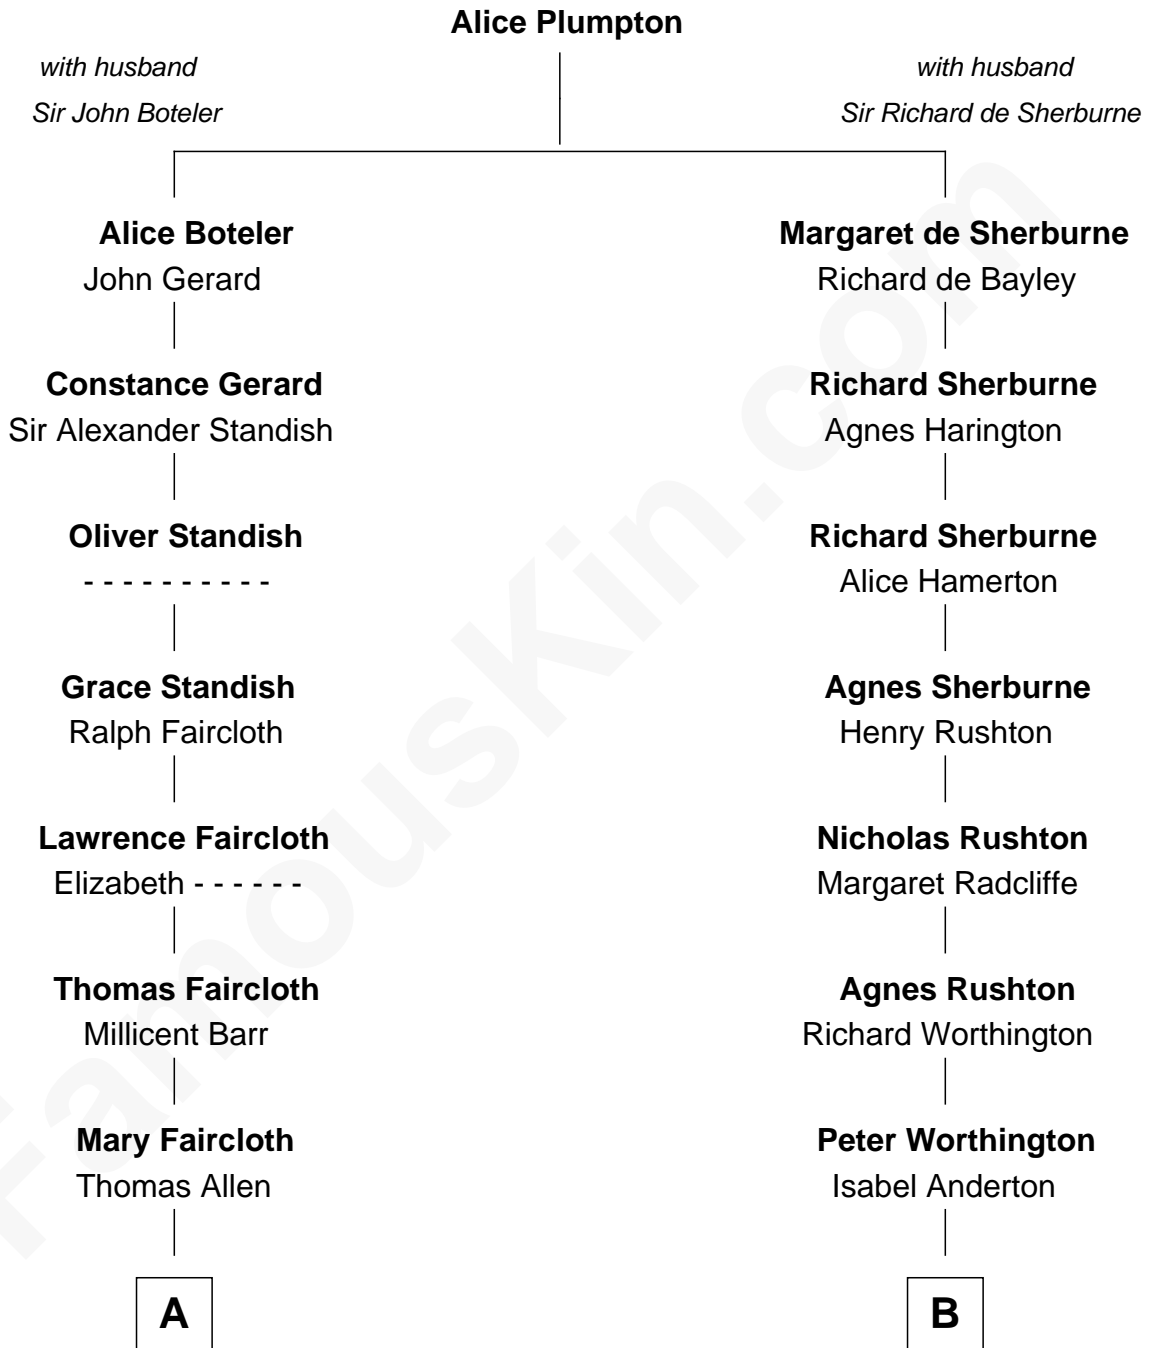

FamousKin.com

Relationship Chart of

Jay Gould

American Railroad "Robber Baron"

15th cousin 5 times removed of

Endicott Peabody

62nd Governor of Massachusetts

C

Helen Bloodgood

Francis Peabody

Fannie Peabody

Rev. Dr. Endicott Peabody

Rt. Rev. Malcolm Endicott Peabody

Mary Elizabeth Parkman

Endicott Peabody

62nd Governor of Massachusetts