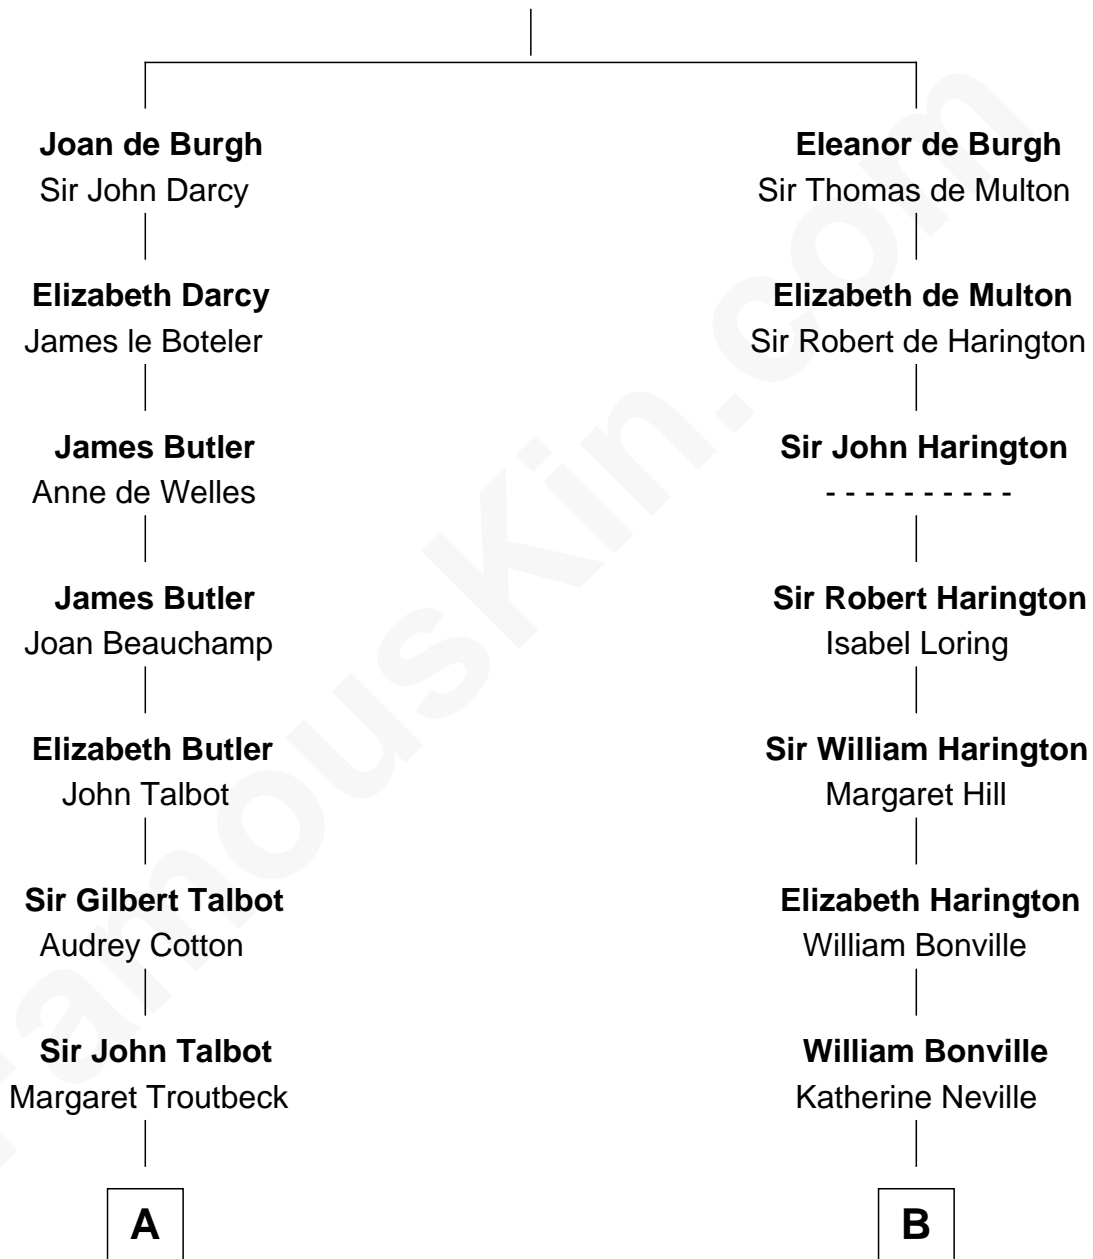

FamousKin.com

Relationship Chart of

Jay Gould

American Railroad "Robber Baron"

17th cousin 3 times removed of

Endicott Peabody

62nd Governor of Massachusetts

Sir Richard de Burgh

Margaret - - - - -

C

—
Mary Eliot Dwight
Dr. Samuel Parkman

—
Henry Parkman
Mary Frances Parker

—
Mary Elizabeth Parkman
Rt. Rev. Malcolm Endicott Peabody

—
Endicott Peabody
62nd Governor of Massachusetts