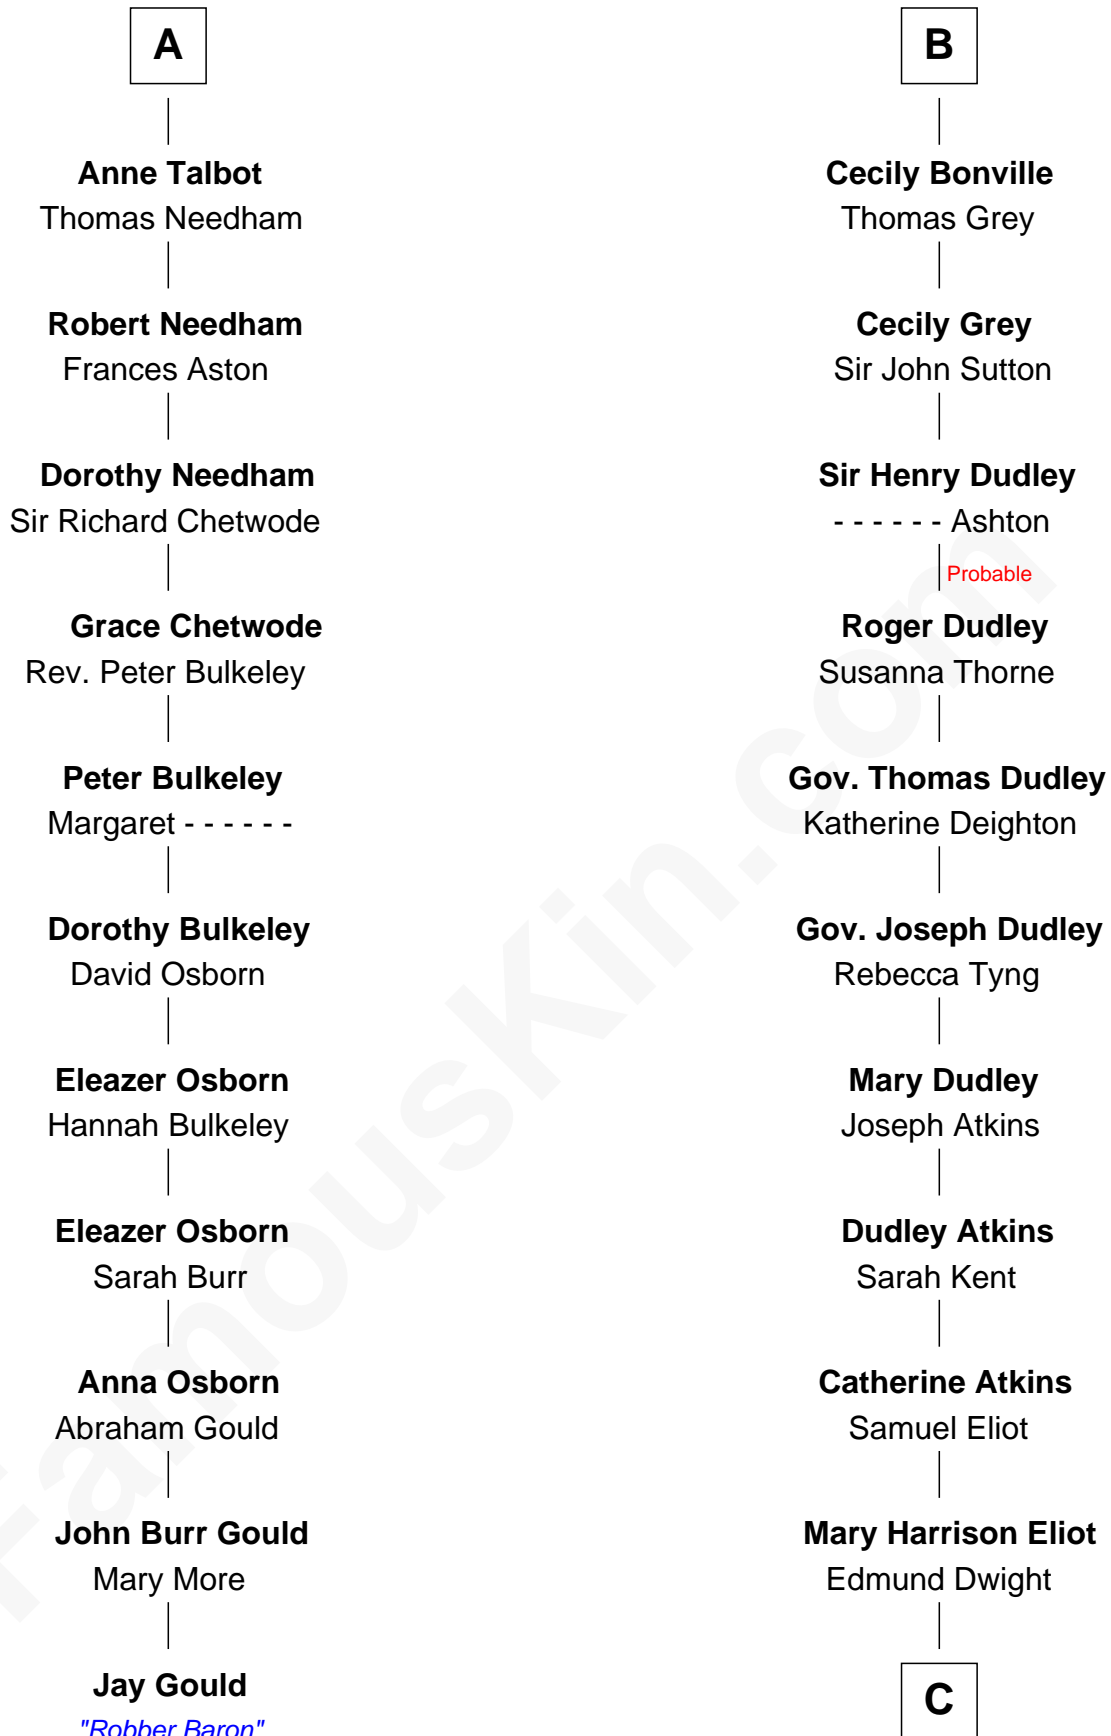

FamousKin.com

Relationship Chart of

Jay Gould

American Railroad "Robber Baron"

17th cousin 3 times removed of

Endicott Peabody

62nd Governor of Massachusetts

Sir Richard de Burgh

Margaret - - - - -

C

—
Mary Eliot Dwight
Dr. Samuel Parkman

—
Henry Parkman
Mary Frances Parker

—
Mary Elizabeth Parkman
Rt. Rev. Malcolm Endicott Peabody

—
Endicott Peabody
62nd Governor of Massachusetts