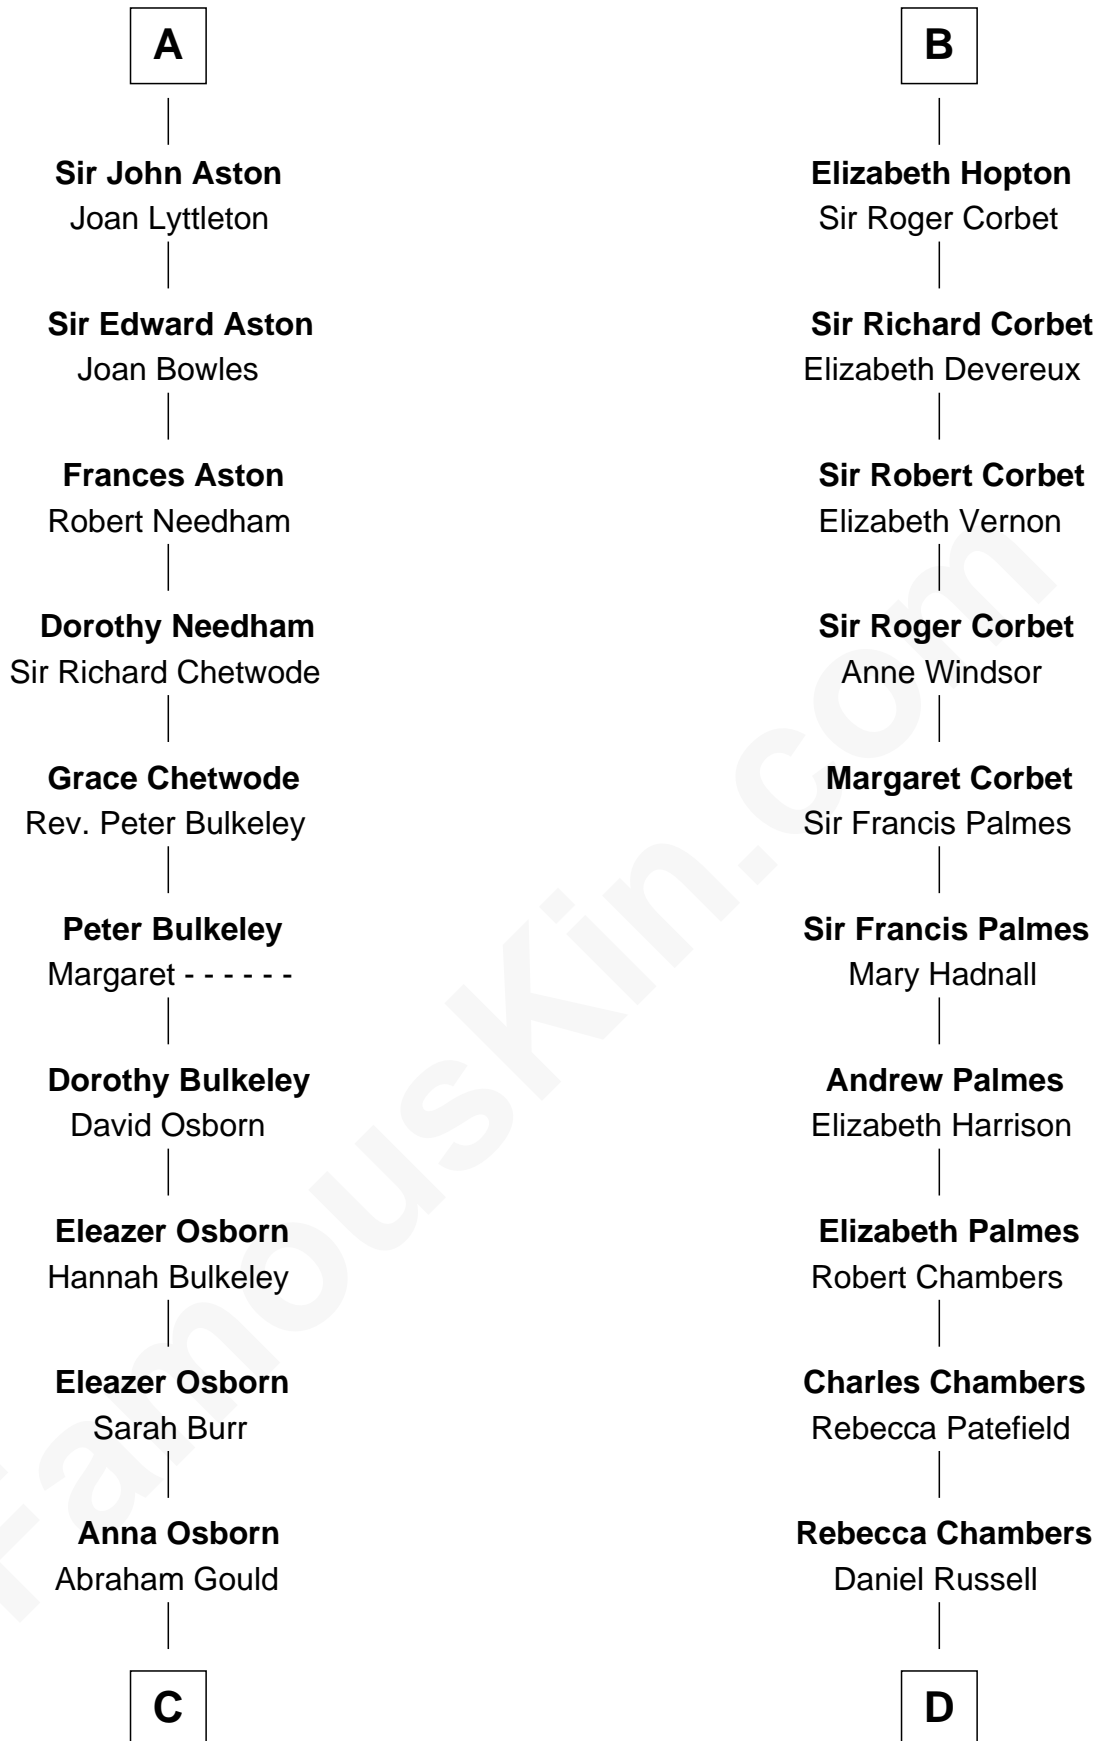

FamousKin.com

Relationship Chart of

Jay Gould

American Railroad "Robber Baron"

18th cousin 2 times removed of

James Russell Lowell

American "Fireside" Poet

C

John Burr Gould

Mary More

Jay Gould

"Robber Baron"

D

James Russell

Katharine Graves

Rebecca Russell