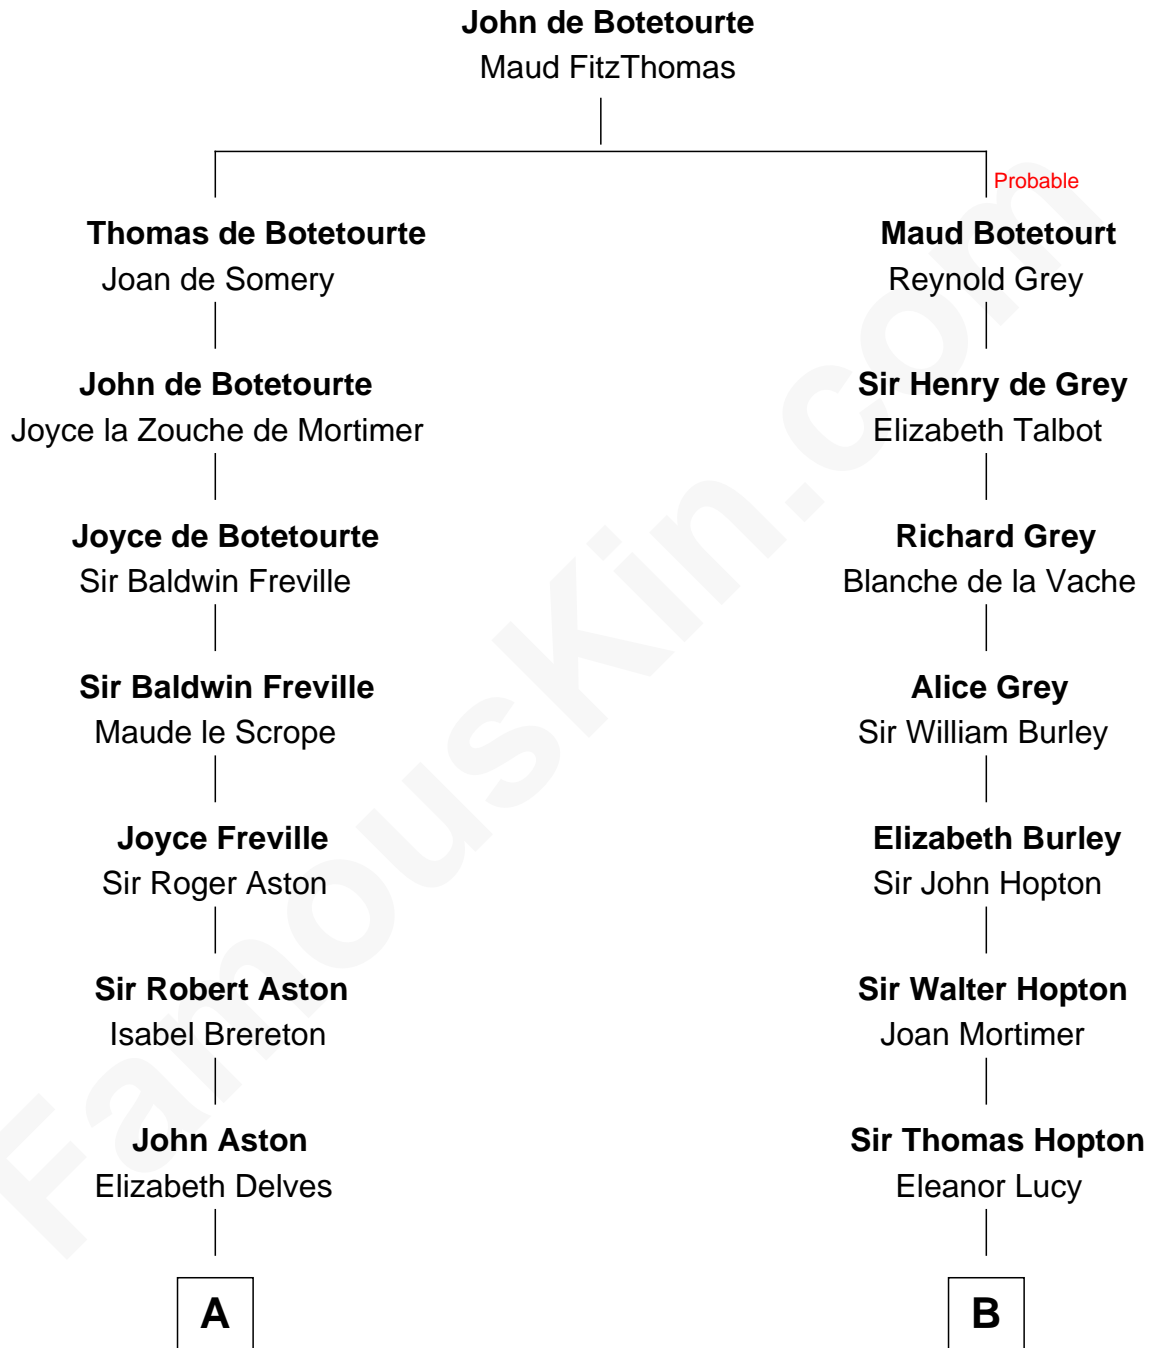

FamousKin.com

Relationship Chart of

Jay Gould

American Railroad "Robber Baron"

18th cousin 2 times removed of

James Russell Lowell

American "Fireside" Poet

C

John Burr Gould

Mary More

Jay Gould

"Robber Baron"

D

James Russell

Katharine Graves

Rebecca Russell