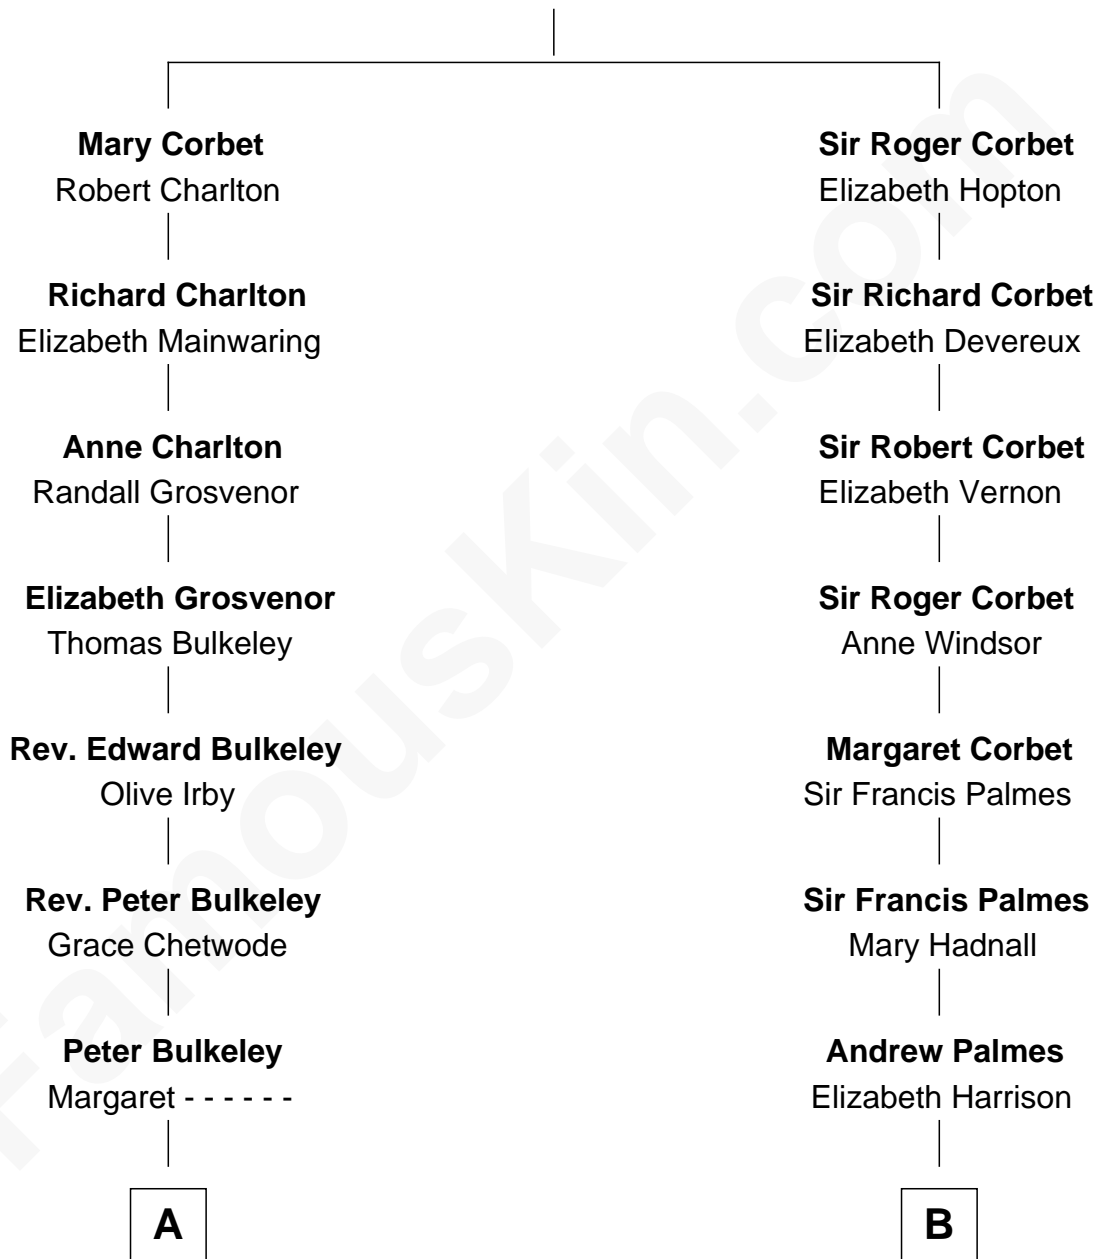

Sir Robert Corbet

Margaret - - - - -