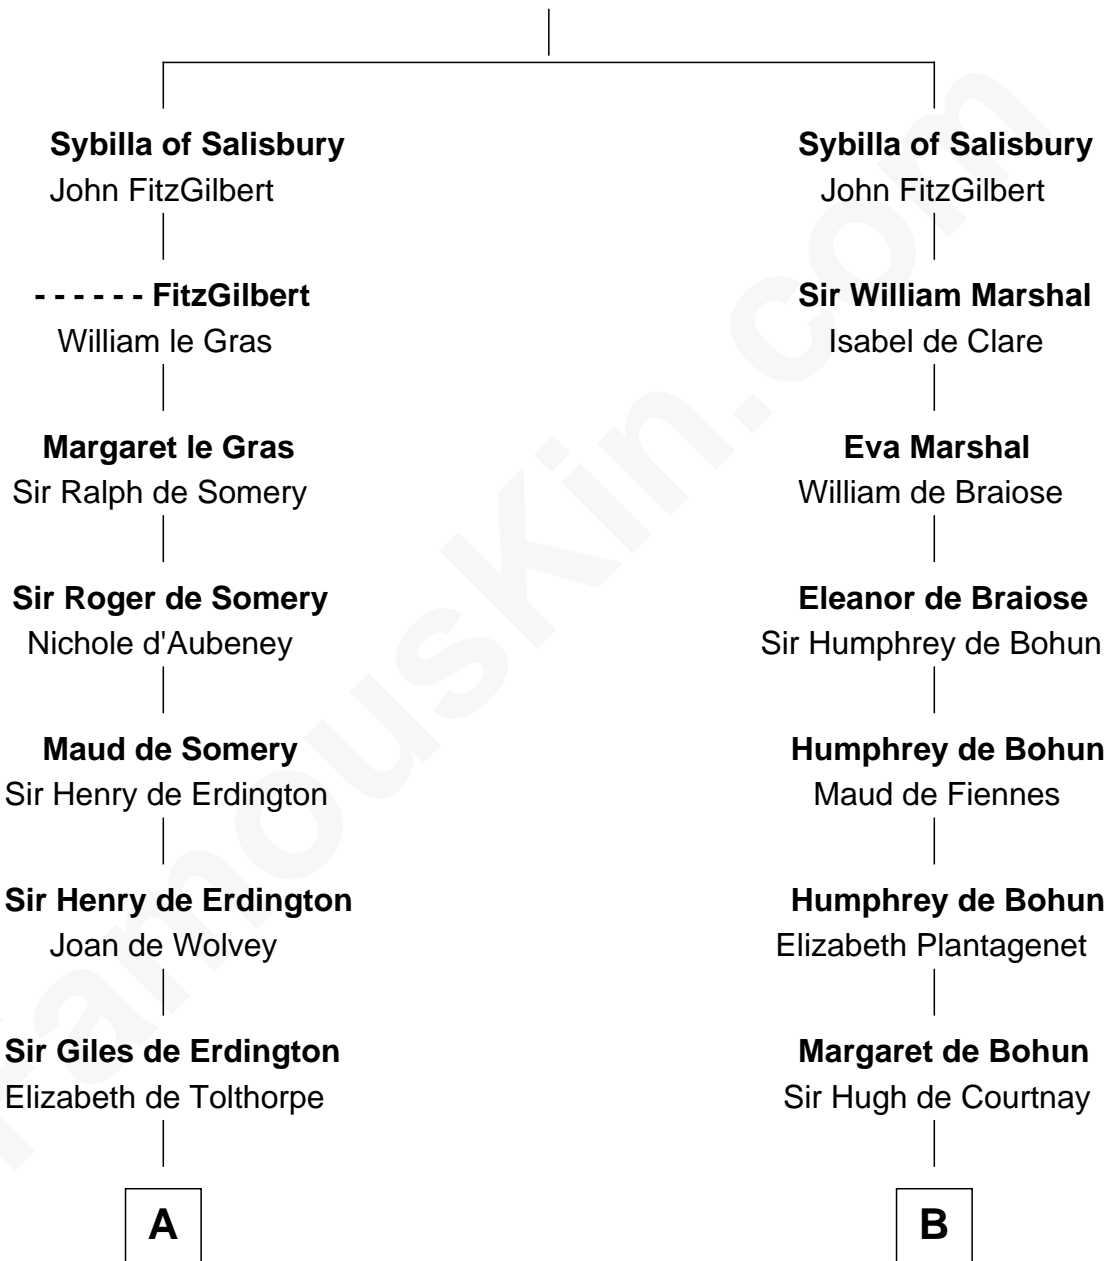

FamousKin.com

Relationship Chart of

Jay Gould

American Railroad "Robber Baron"

21st cousin of

Ichabod Goodwin

27th Governor of New Hampshire

Walter of Salisbury

C

Eleazer Osborn
Hannah Bulkeley

Eleazer Osborn
Sarah Burr

Anna Osborn
Abraham Gould

John Burr Gould
Mary More

Jay Gould
"Robber Baron"

D

John Gerrish
Elizabeth Waldron