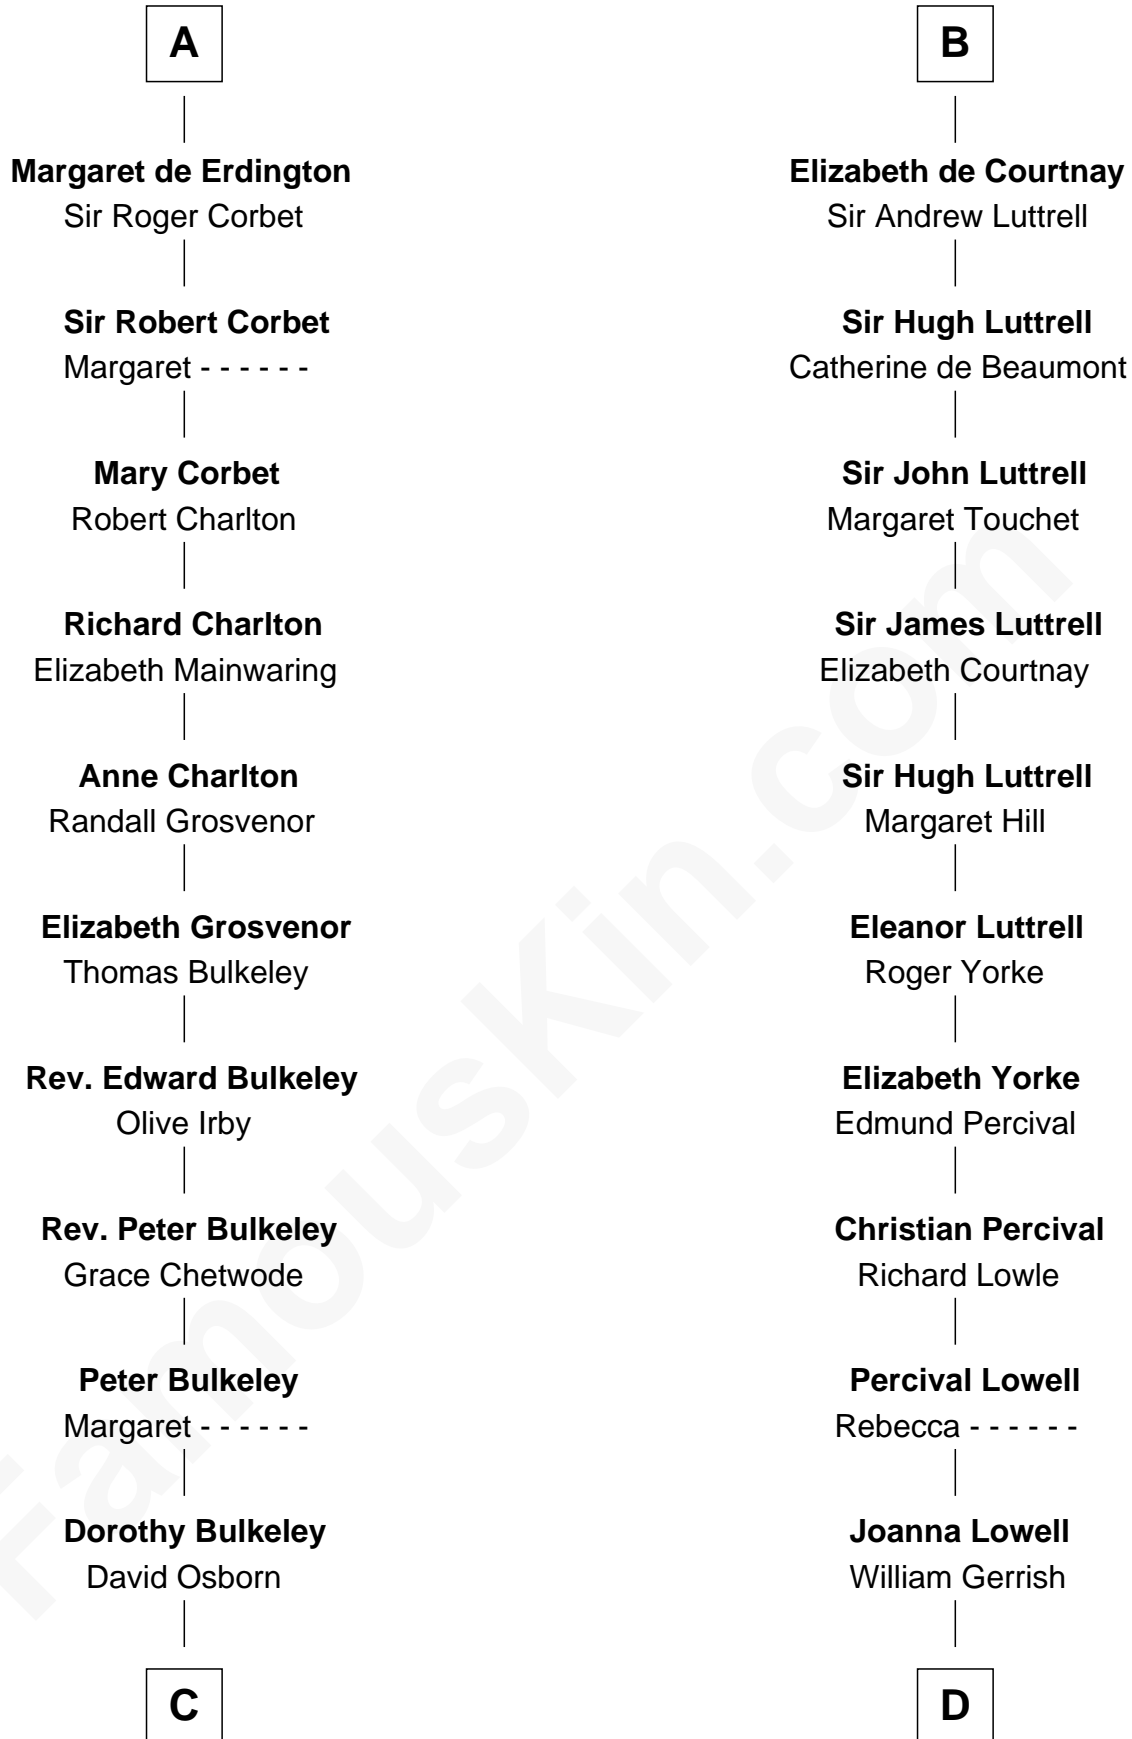

FamousKin.com

Relationship Chart of

Jay Gould

American Railroad "Robber Baron"

21st cousin of

Ichabod Goodwin

27th Governor of New Hampshire

Walter of Salisbury

C

Eleazer Osborn
Hannah Bulkeley

Eleazer Osborn
Sarah Burr

Anna Osborn
Abraham Gould

John Burr Gould
Mary More

Jay Gould
"Robber Baron"

D

John Gerrish
Elizabeth Waldron