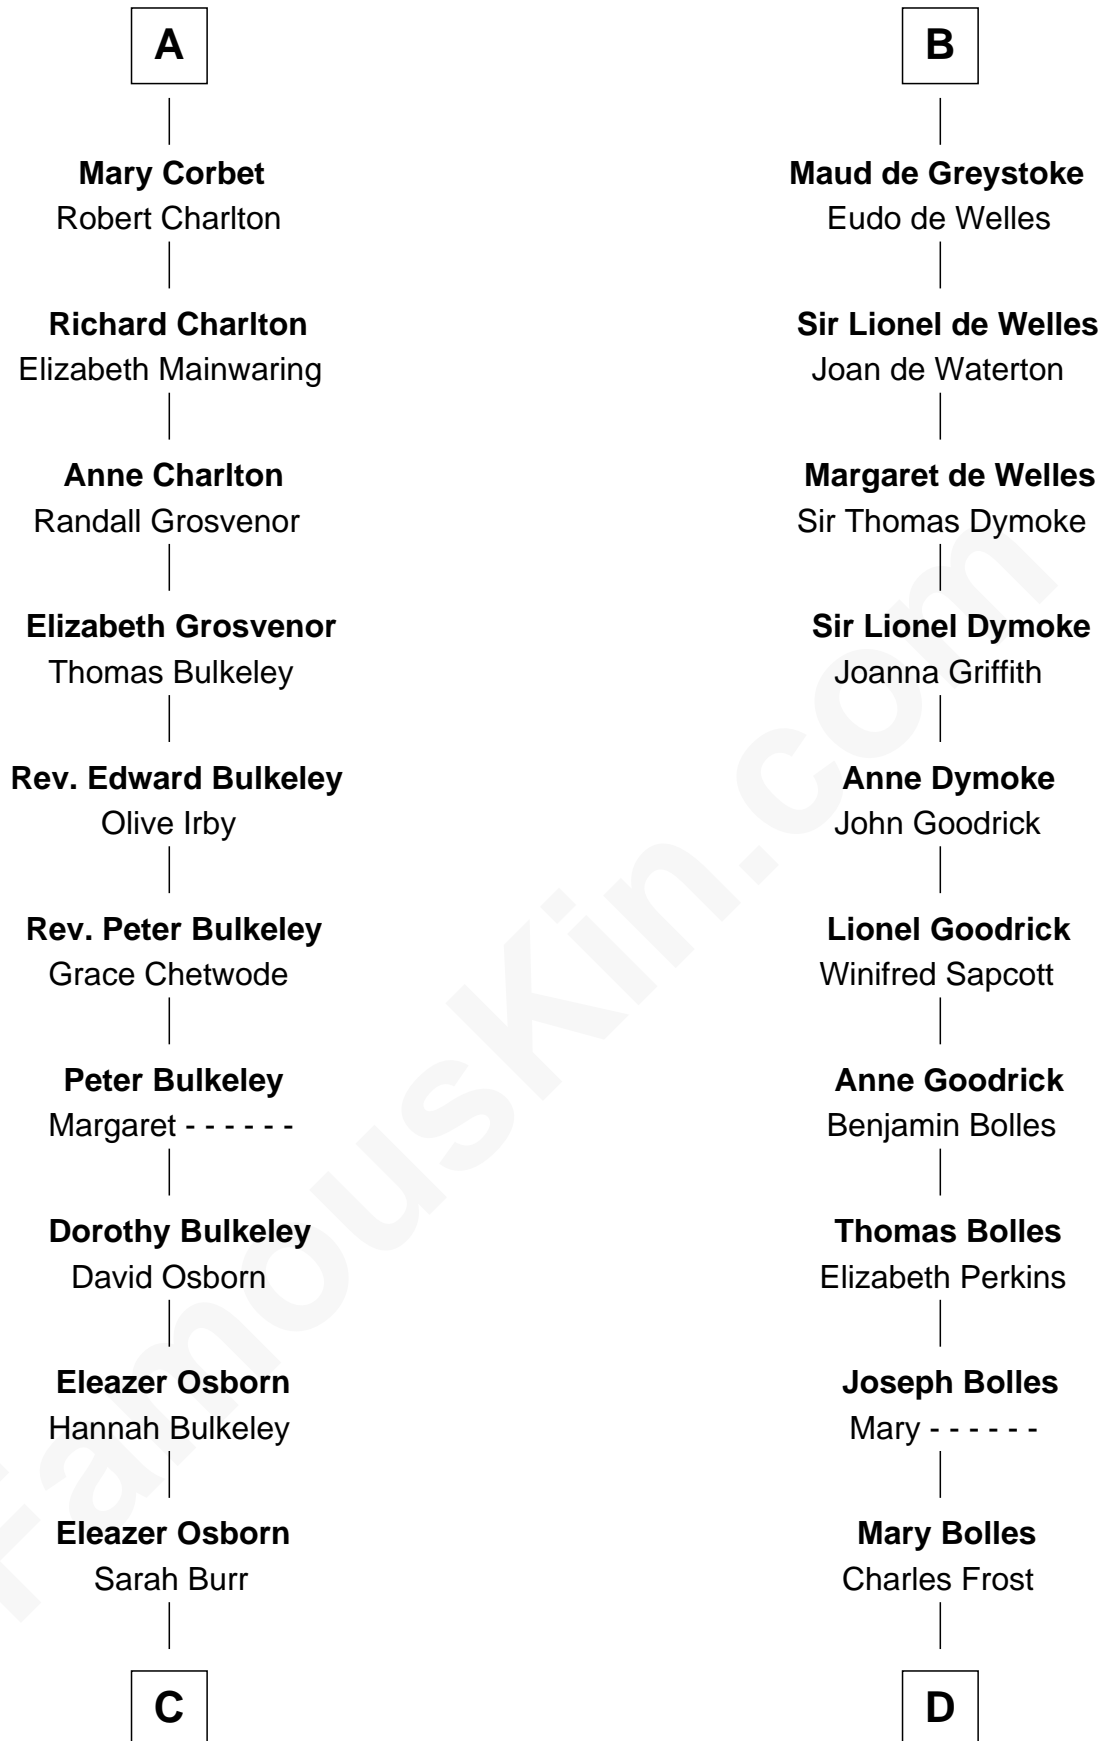

FamousKin.com

Relationship Chart of

Jay Gould

American Railroad "Robber Baron"

19th cousin 2 times removed of

Ichabod Goodwin

27th Governor of New Hampshire

C

Anna Osborn
Abraham Gould

John Burr Gould
Mary More

Jay Gould
"Robber Baron"

D

Mary Frost
John Hill

Elisha Hill
Mary Plaisted

Hannah Hill
Dominicus Goodwin

Samuel Goodwin
Anna Thompson Gerrish