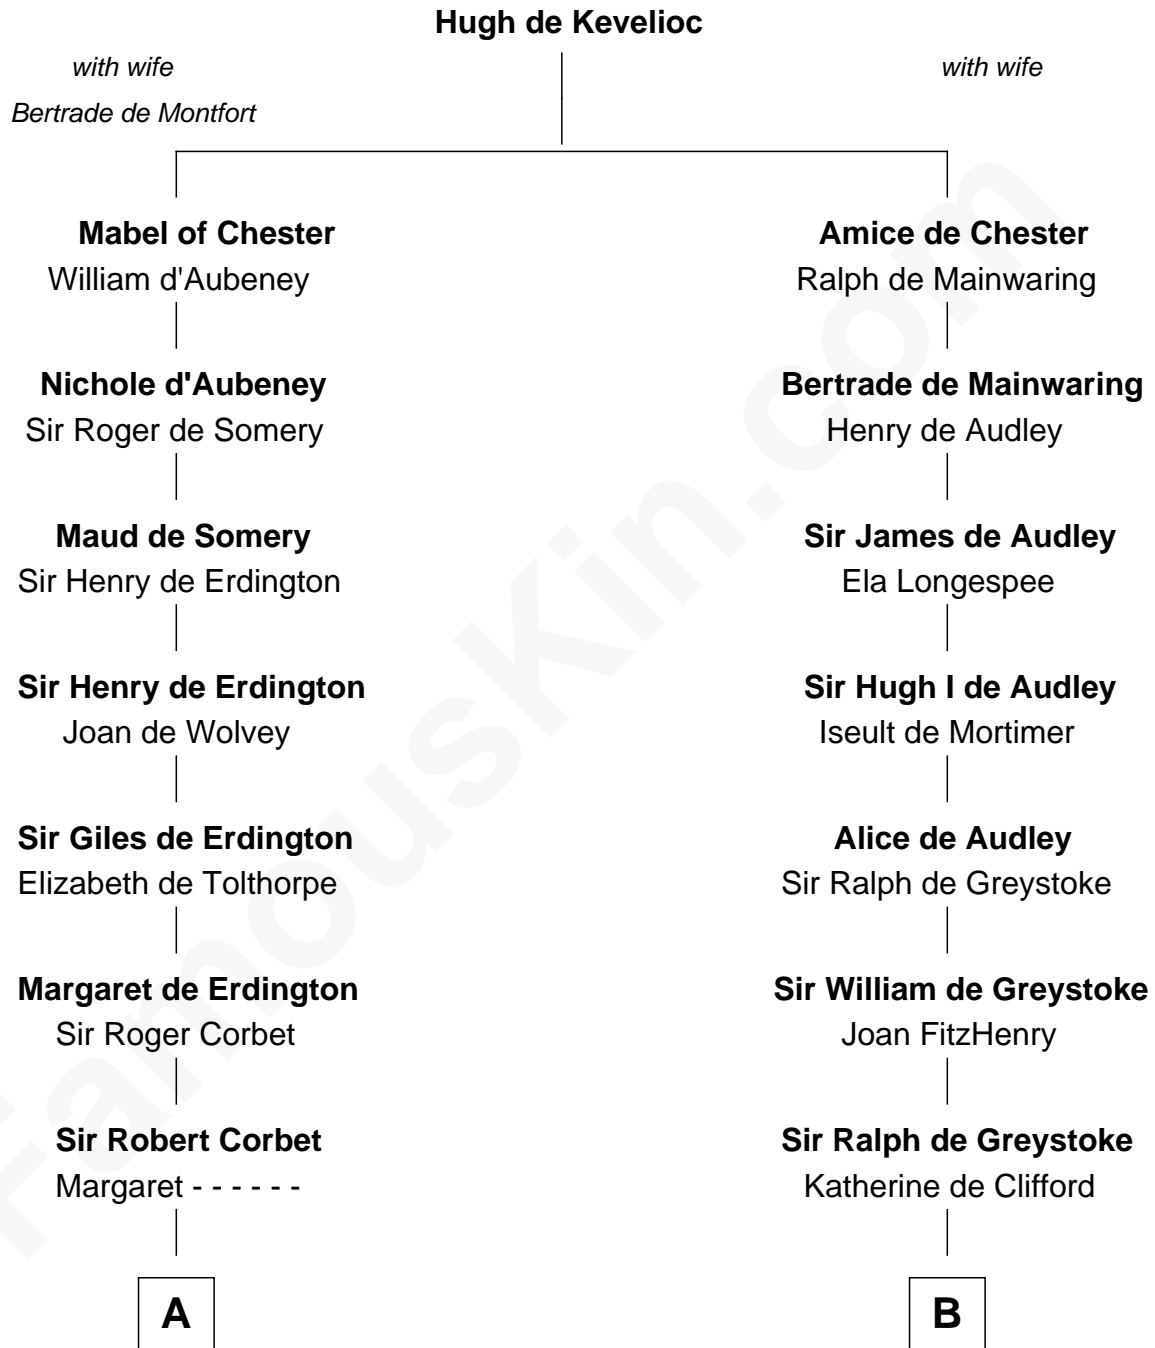

FamousKin.com

Relationship Chart of

Jay Gould

American Railroad "Robber Baron"

19th cousin 2 times removed of

Ichabod Goodwin

27th Governor of New Hampshire

C

Anna Osborn
Abraham Gould

John Burr Gould
Mary More

Jay Gould
"Robber Baron"

D

Mary Frost
John Hill

Elisha Hill
Mary Plaisted

Hannah Hill
Dominicus Goodwin

Samuel Goodwin
Anna Thompson Gerrish

Ichabod Goodwin
27th Governor of New Hampshire

FamousKin.com