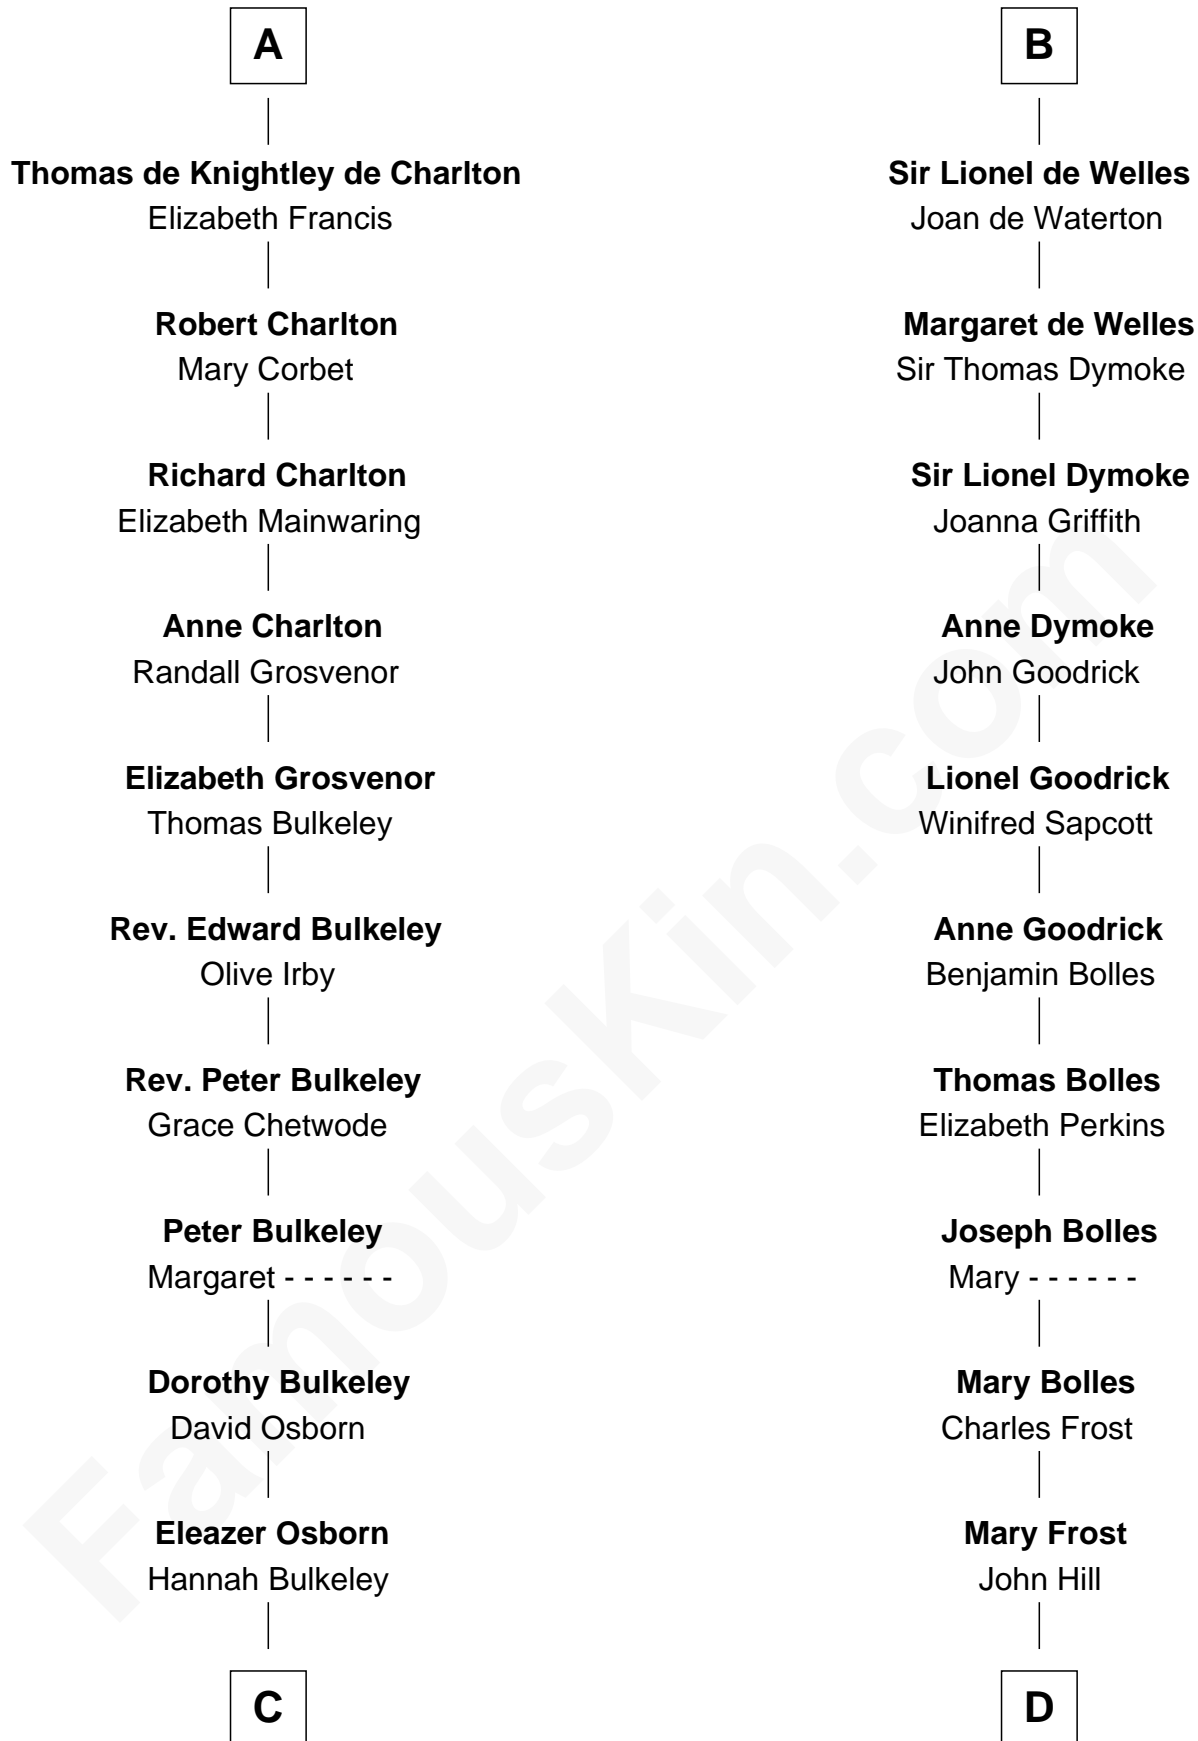

## Relationship Chart of

### Jay Gould

American Railroad "Robber Baron"

20th cousin of

### Ichabod Goodwin

27th Governor of New Hampshire

**Sir Roger de Quincy**  
Helen of Galloway

**C**

**Eleazer Osborn**

Sarah Burr

**Anna Osborn**

Abraham Gould

**John Burr Gould**

Mary More

**Jay Gould**

*"Robber Baron"*

**D**

**Elisha Hill**

Mary Plaisted

**Hannah Hill**