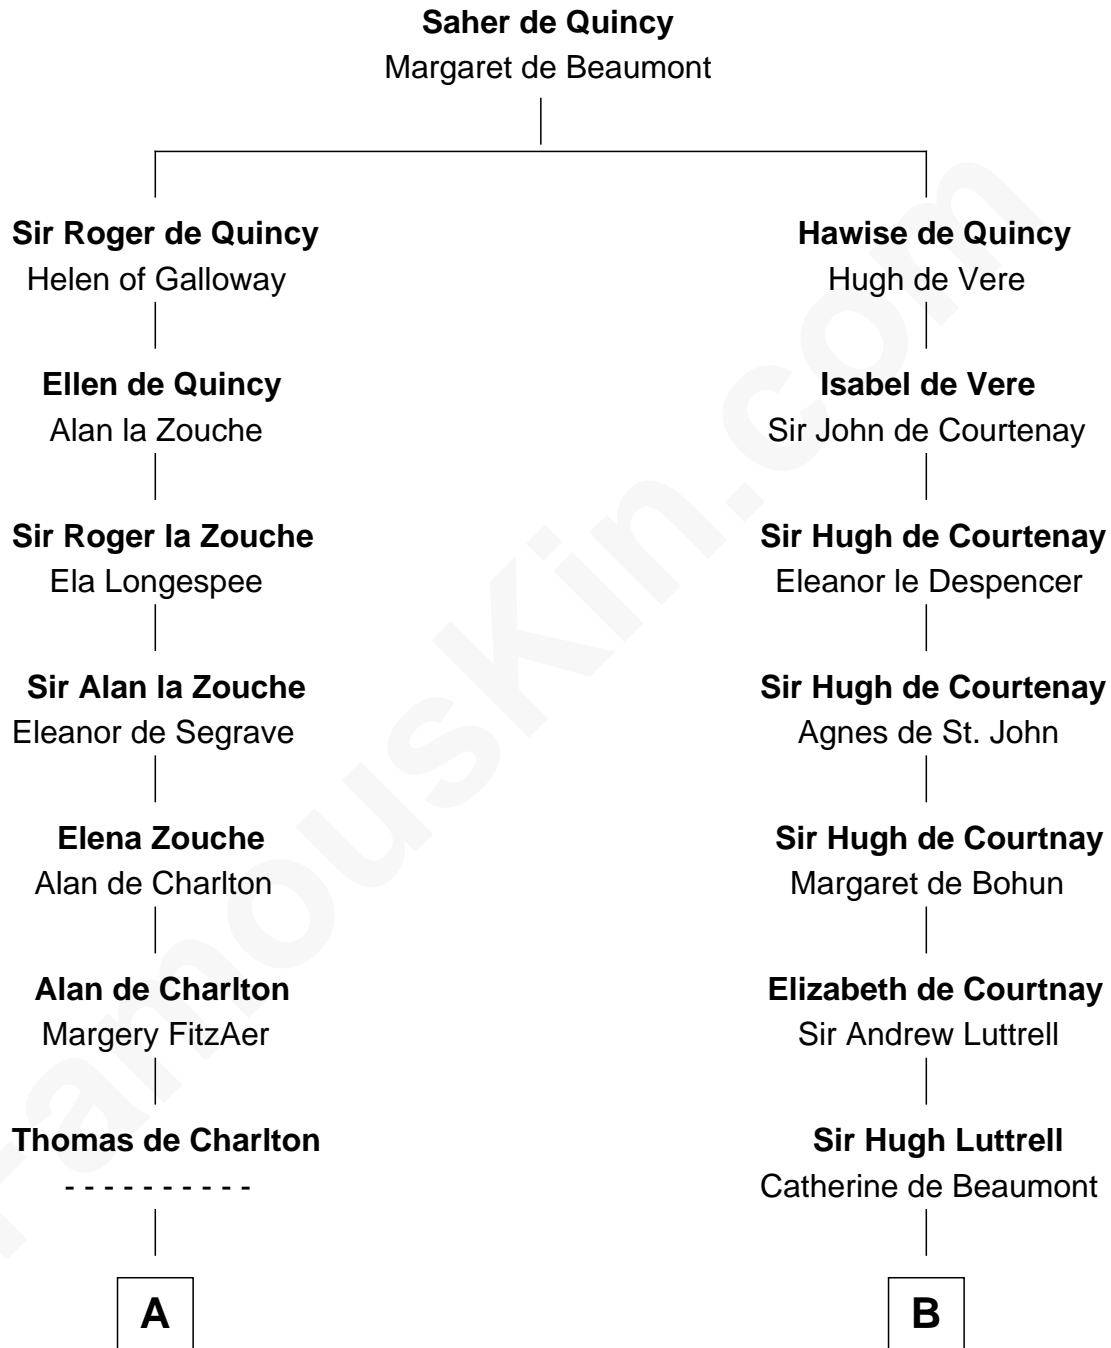

FamousKin.com

Relationship Chart of

Jay Gould

American Railroad "Robber Baron"

19th cousin 2 times removed of

Ichabod Goodwin

27th Governor of New Hampshire

C

Eleazer Osborn
Hannah Bulkeley

Eleazer Osborn
Sarah Burr

Anna Osborn
Abraham Gould

John Burr Gould
Mary More

Jay Gould
"Robber Baron"

D

Col. Joseph Gerrish
Anna Thompson

Anna Thompson Gerrish
Samuel Goodwin

Ichabod Goodwin
27th Governor of New Hampshire

FamousKin.com