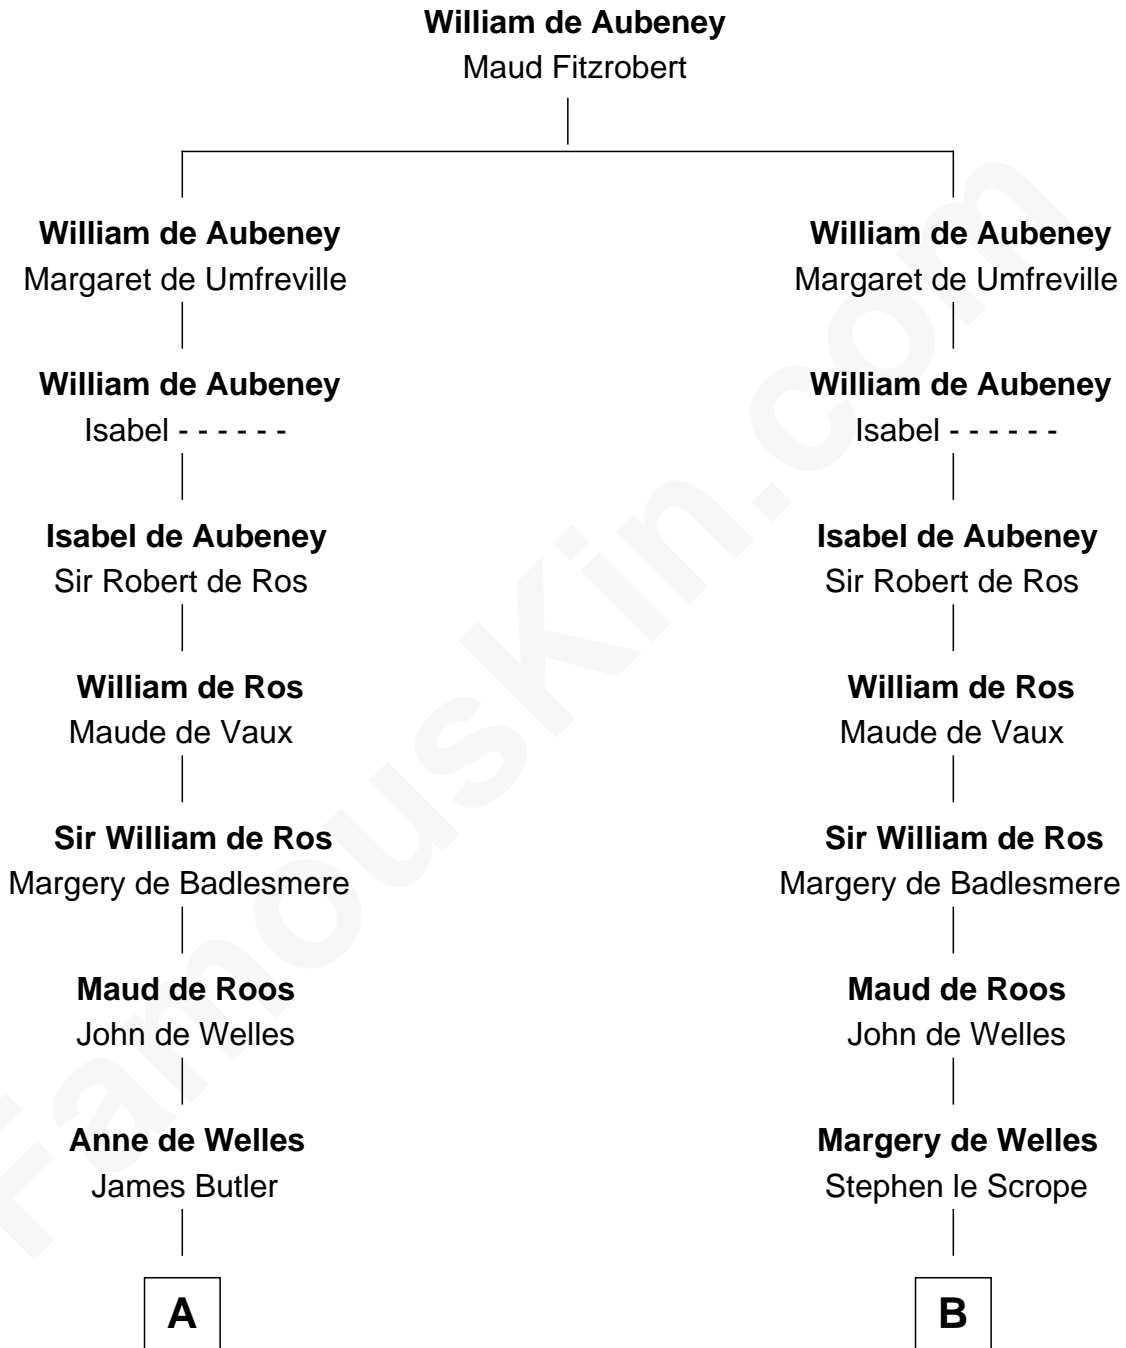

## Relationship Chart of

### Jay Gould

American Railroad "Robber Baron"

18th cousin 3 times removed of

### Richard Henry Lee

Signer of the Declaration of Independence

**C**

**Eleazer Osborn**  
Hannah Bulkeley

**Eleazer Osborn**  
Sarah Burr

**Anna Osborn**  
Abraham Gould

**John Burr Gould**  
Mary More

**Jay Gould**  
*"Robber Baron"*