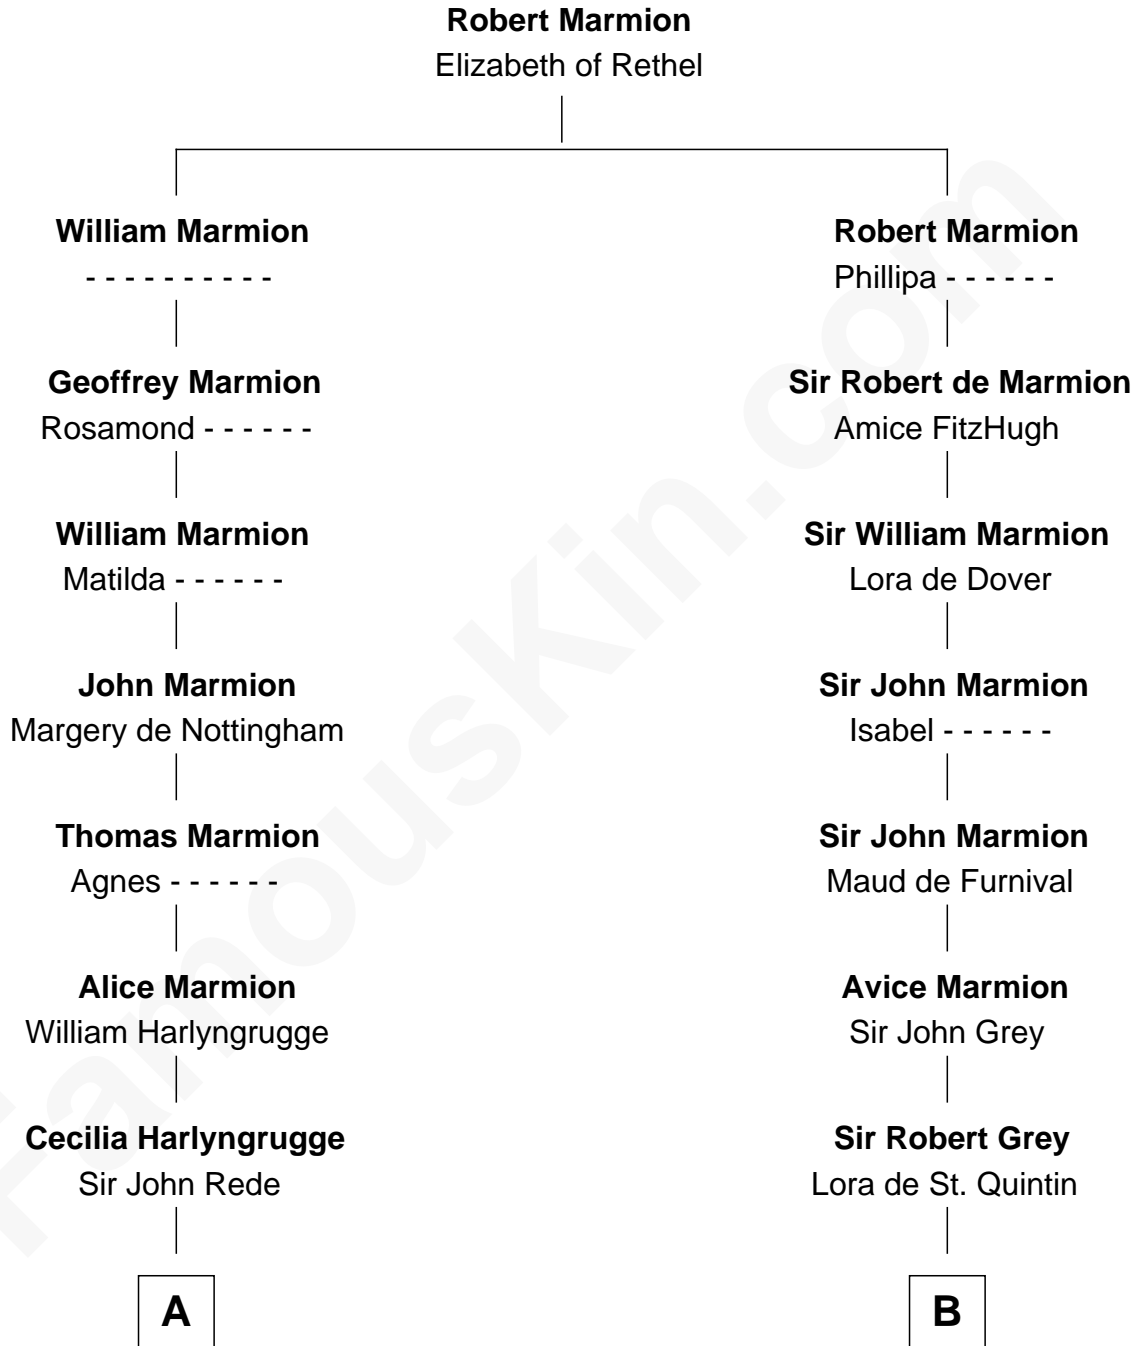

FamousKin.com

Relationship Chart of

Jay Gould

American Railroad "Robber Baron"

21st cousin of

Richard Henry Lee

Signer of the Declaration of Independence

C

Eleazer Osborn
Hannah Bulkeley

Eleazer Osborn
Sarah Burr

Anna Osborn
Abraham Gould

John Burr Gould
Mary More

Jay Gould
"Robber Baron"

D

Winifred Grosvenor
Thomas Corbin

Henry Corbin
Alice Eltonhead