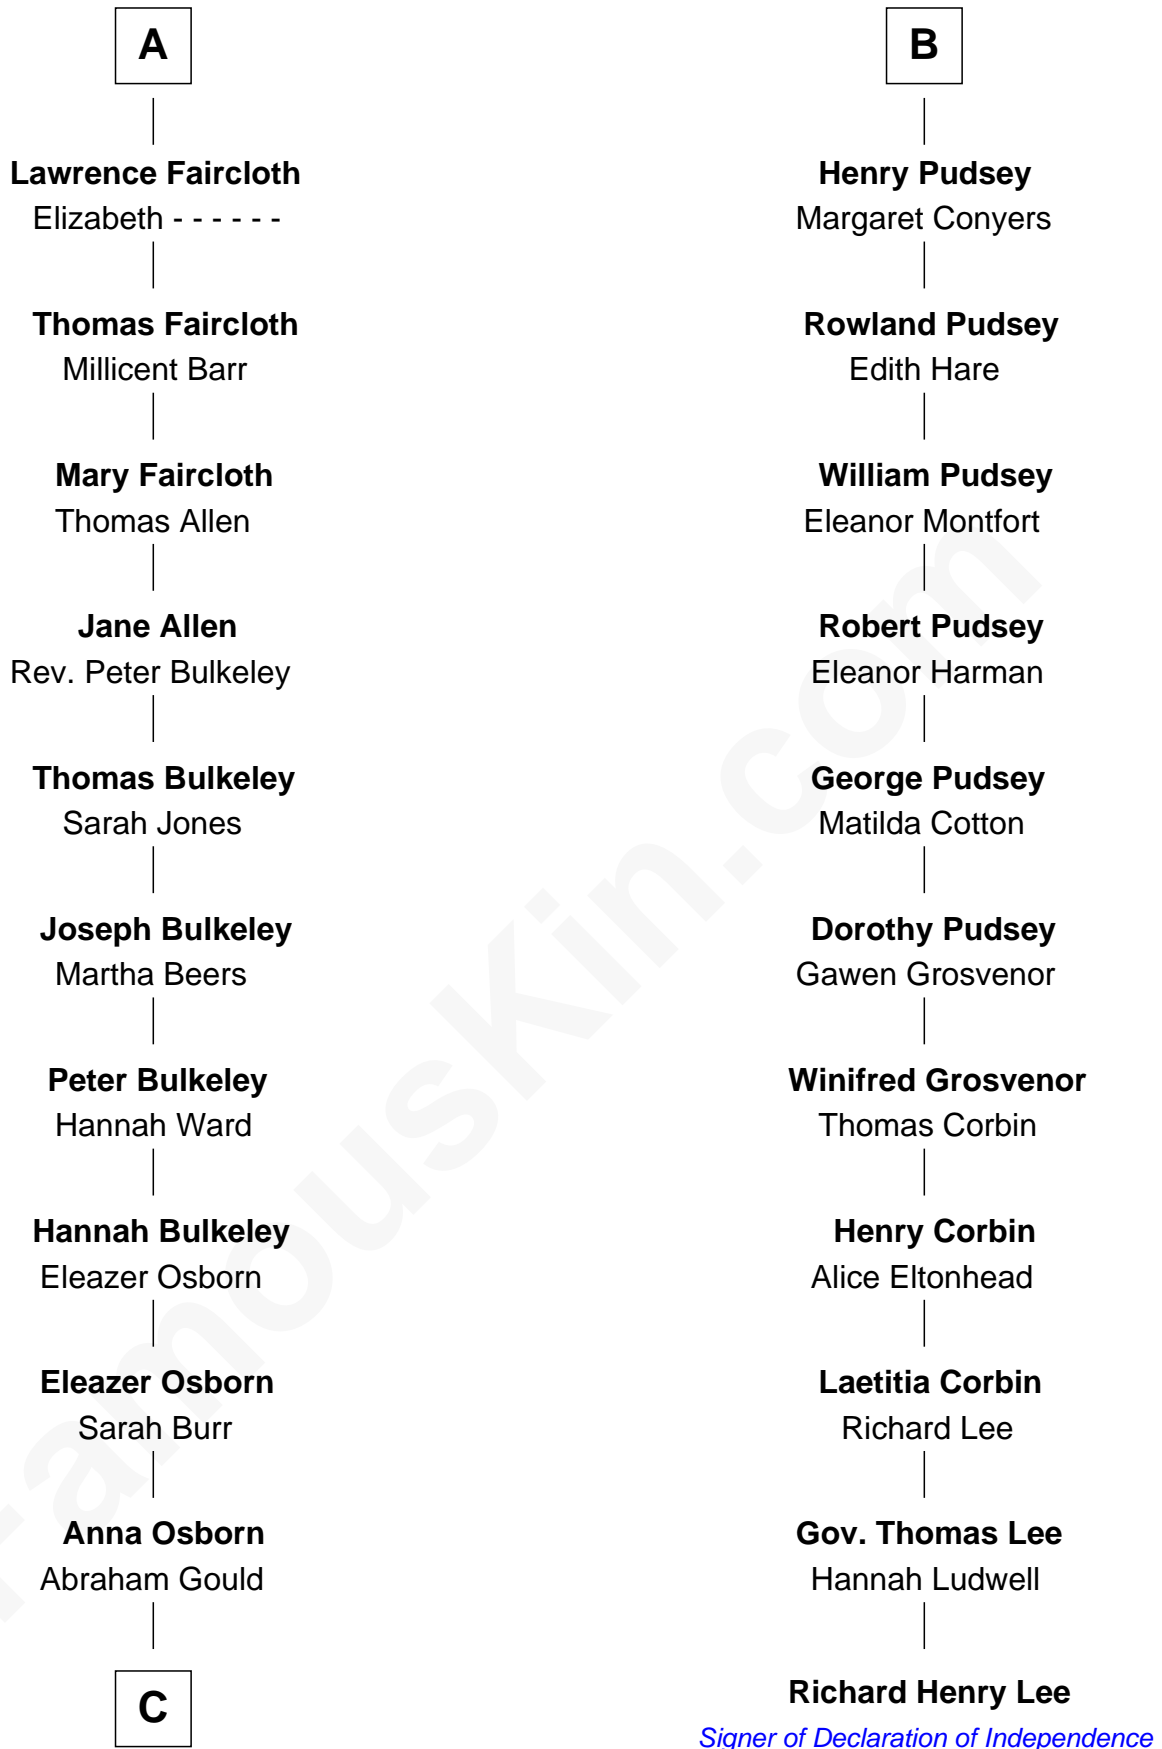

FamousKin.com

Relationship Chart of

Jay Gould

American Railroad "Robber Baron"

17th cousin 1 time removed of

Richard Henry Lee

Signer of the Declaration of Independence

C

|
John Burr Gould

Mary More

|
Jay Gould

"Robber Baron"

FamousKin.com