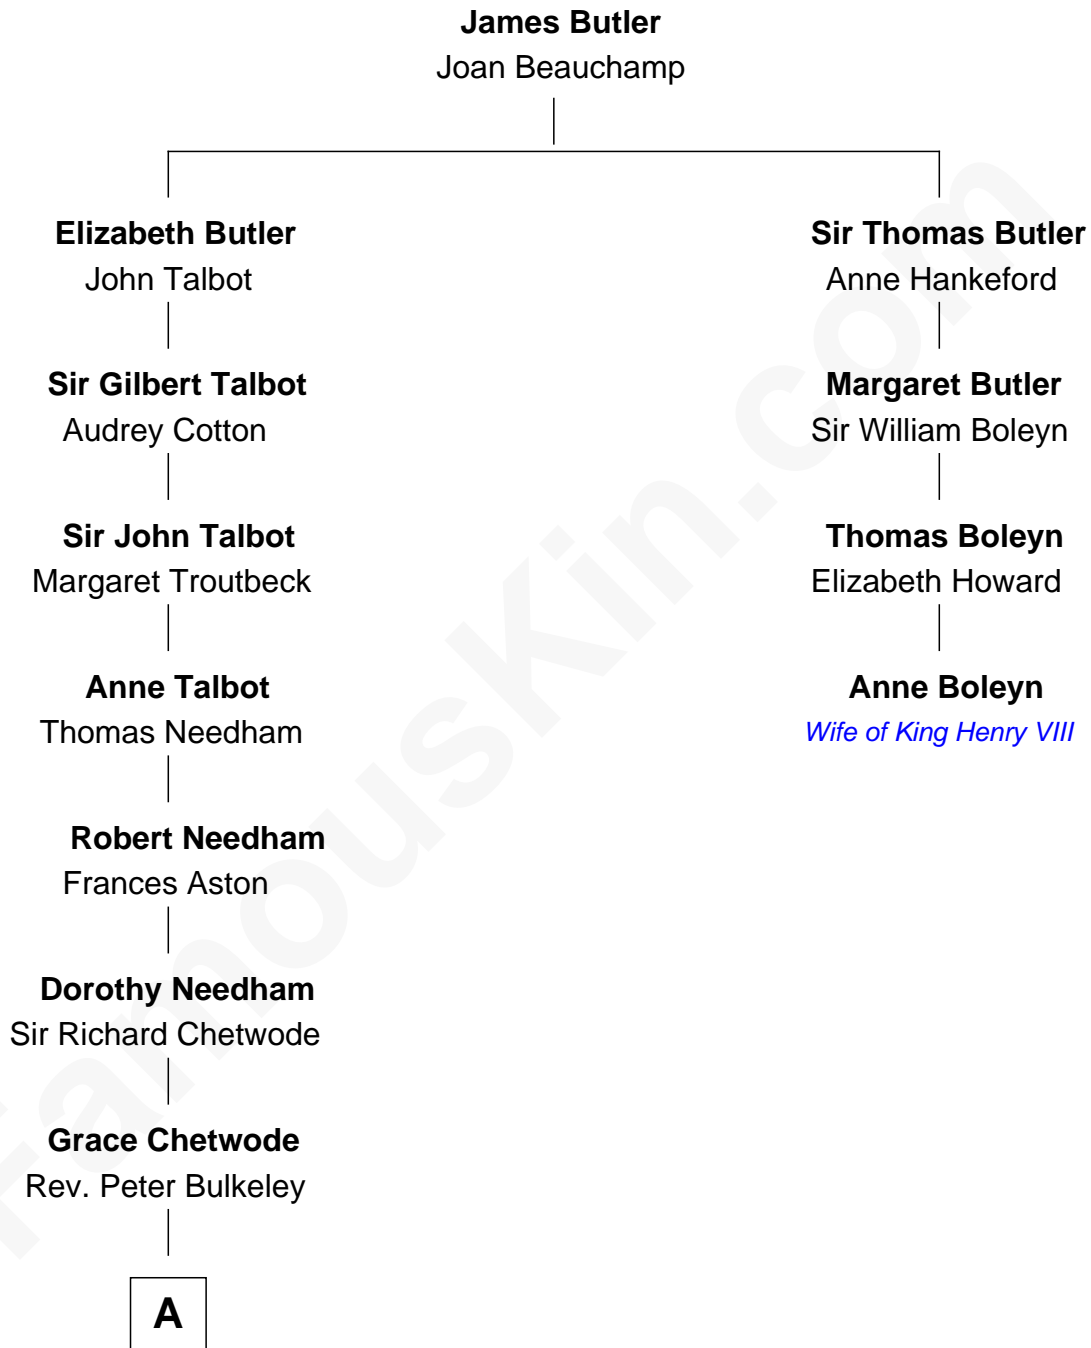

FamousKin.com

Relationship Chart of

Jay Gould

American Railroad "Robber Baron"

3rd cousin 10 times removed of

Anne Boleyn

2nd Wife of King Henry VIII

A

Peter Bulkeley
Margaret - - - - -

Dorothy Bulkeley
David Osborn

Eleazer Osborn
Hannah Bulkeley

Eleazer Osborn
Sarah Burr

Anna Osborn
Abraham Gould

John Burr Gould
Mary More

Jay Gould
"Robber Baron"

FamousKin.com