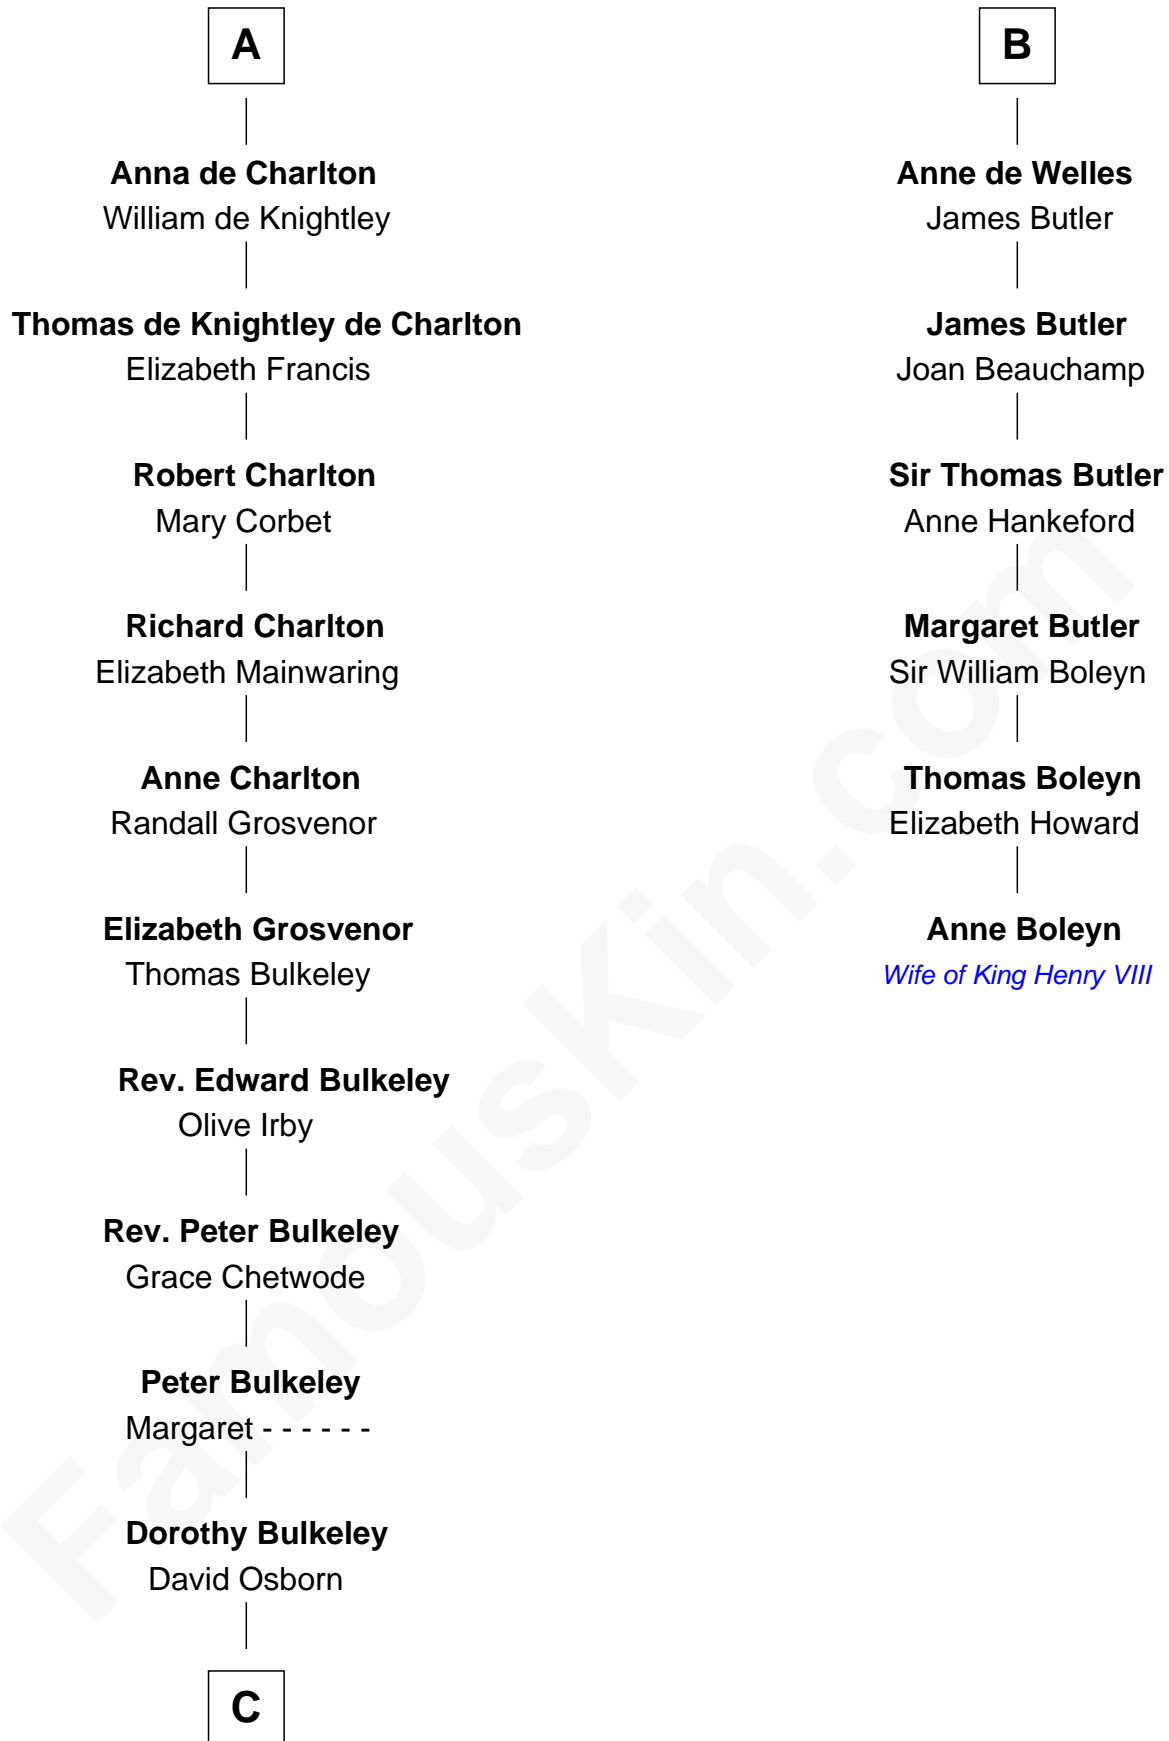

## Relationship Chart of

### Jay Gould

American Railroad "Robber Baron"

12th cousin 9 times removed of

### Anne Boleyn

2nd Wife of King Henry VIII

**C**

—  
**Eleazer Osborn**  
Hannah Bulkeley

—  
**Eleazer Osborn**  
Sarah Burr

—  
**Anna Osborn**  
Abraham Gould

—  
**John Burr Gould**  
Mary More

—  
**Jay Gould**  
*"Robber Baron"*