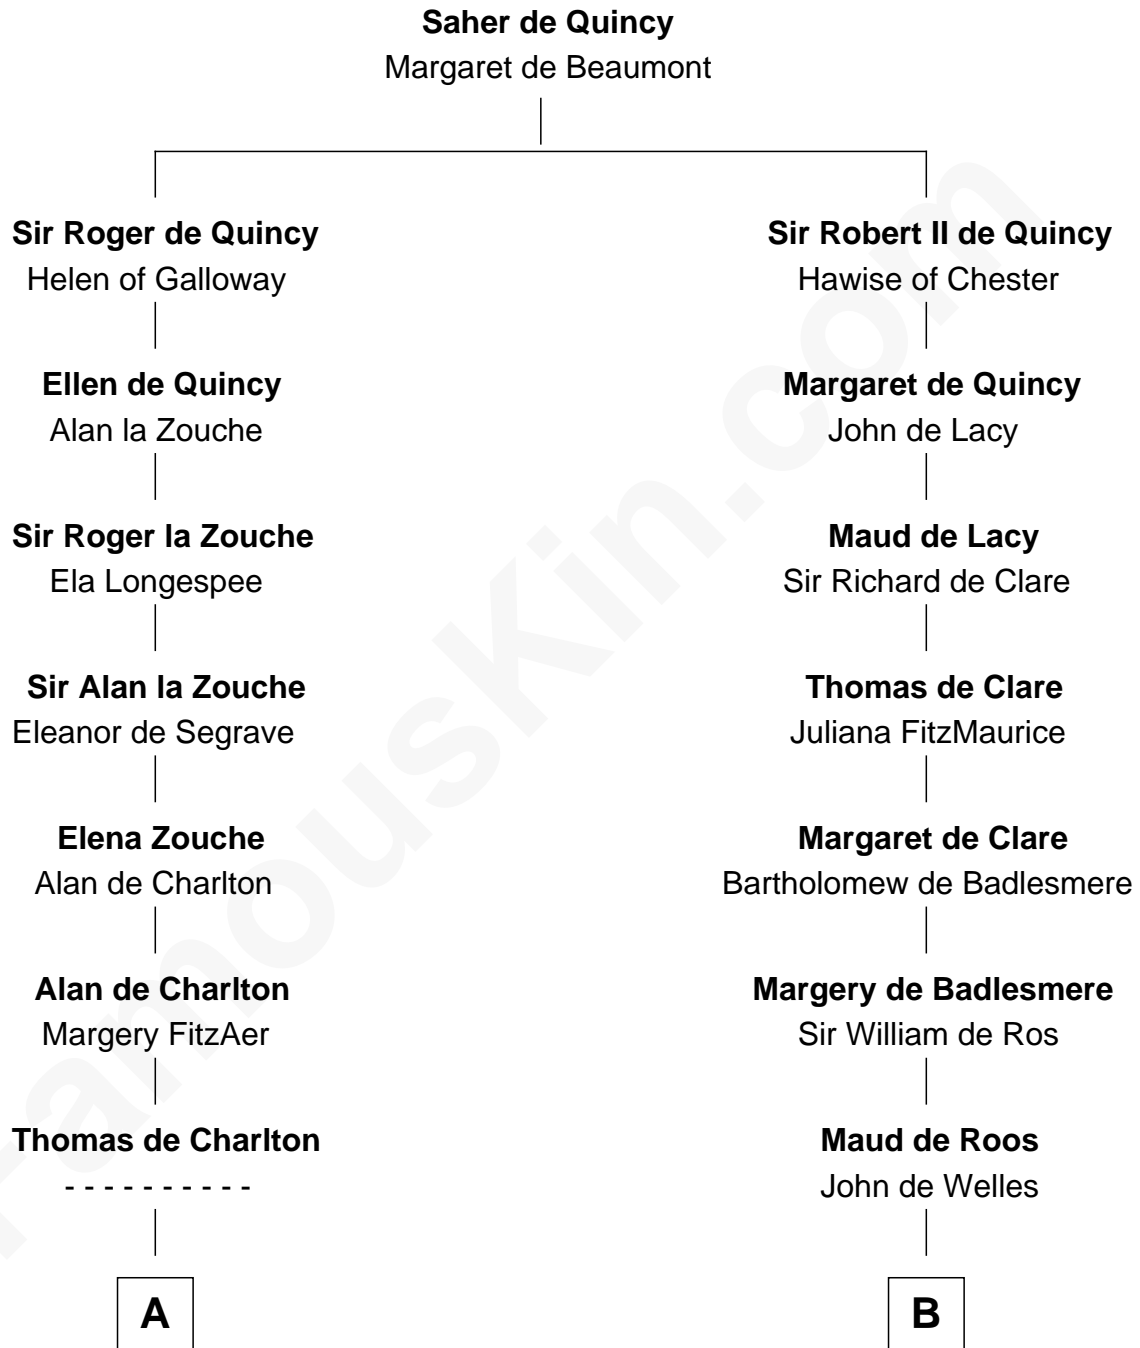

Anne Boleyn

2nd Wife of King Henry VIII