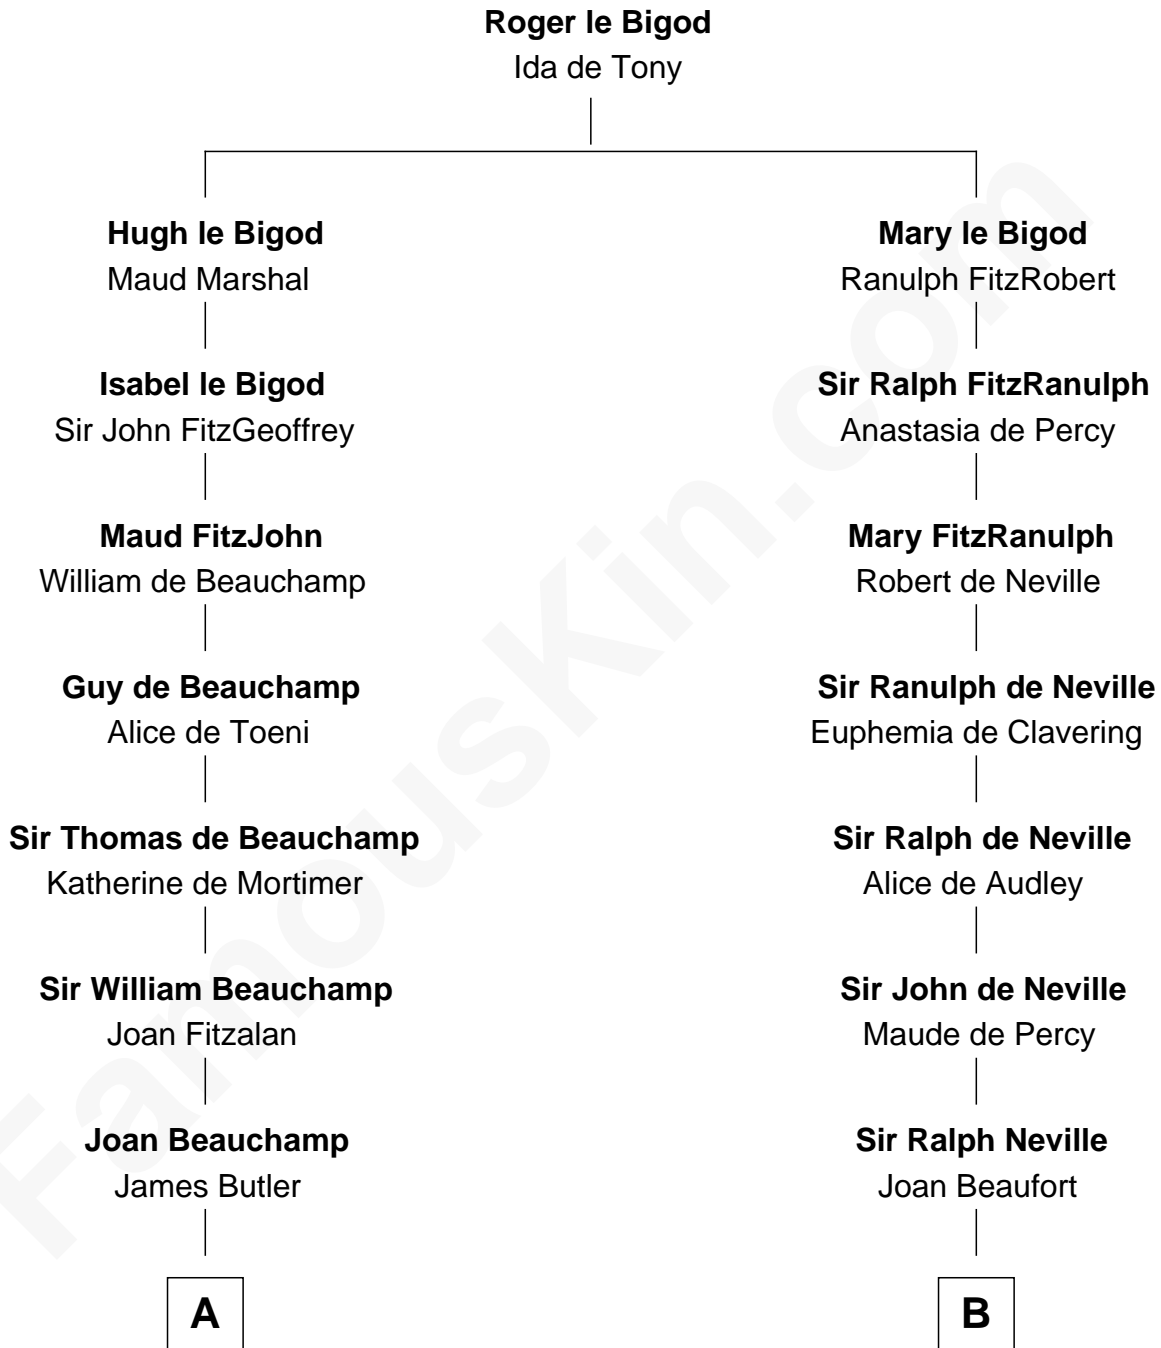

FamousKin.com

Relationship Chart of

Jay Gould

American Railroad "Robber Baron"

10th cousin 10 times removed of

King Henry VIII
King of England

C

—
Eleazer Osborn

Sarah Burr

—
Anna Osborn

Abraham Gould

—
John Burr Gould

Mary More

—
Jay Gould

"Robber Baron"

FamousKin.com