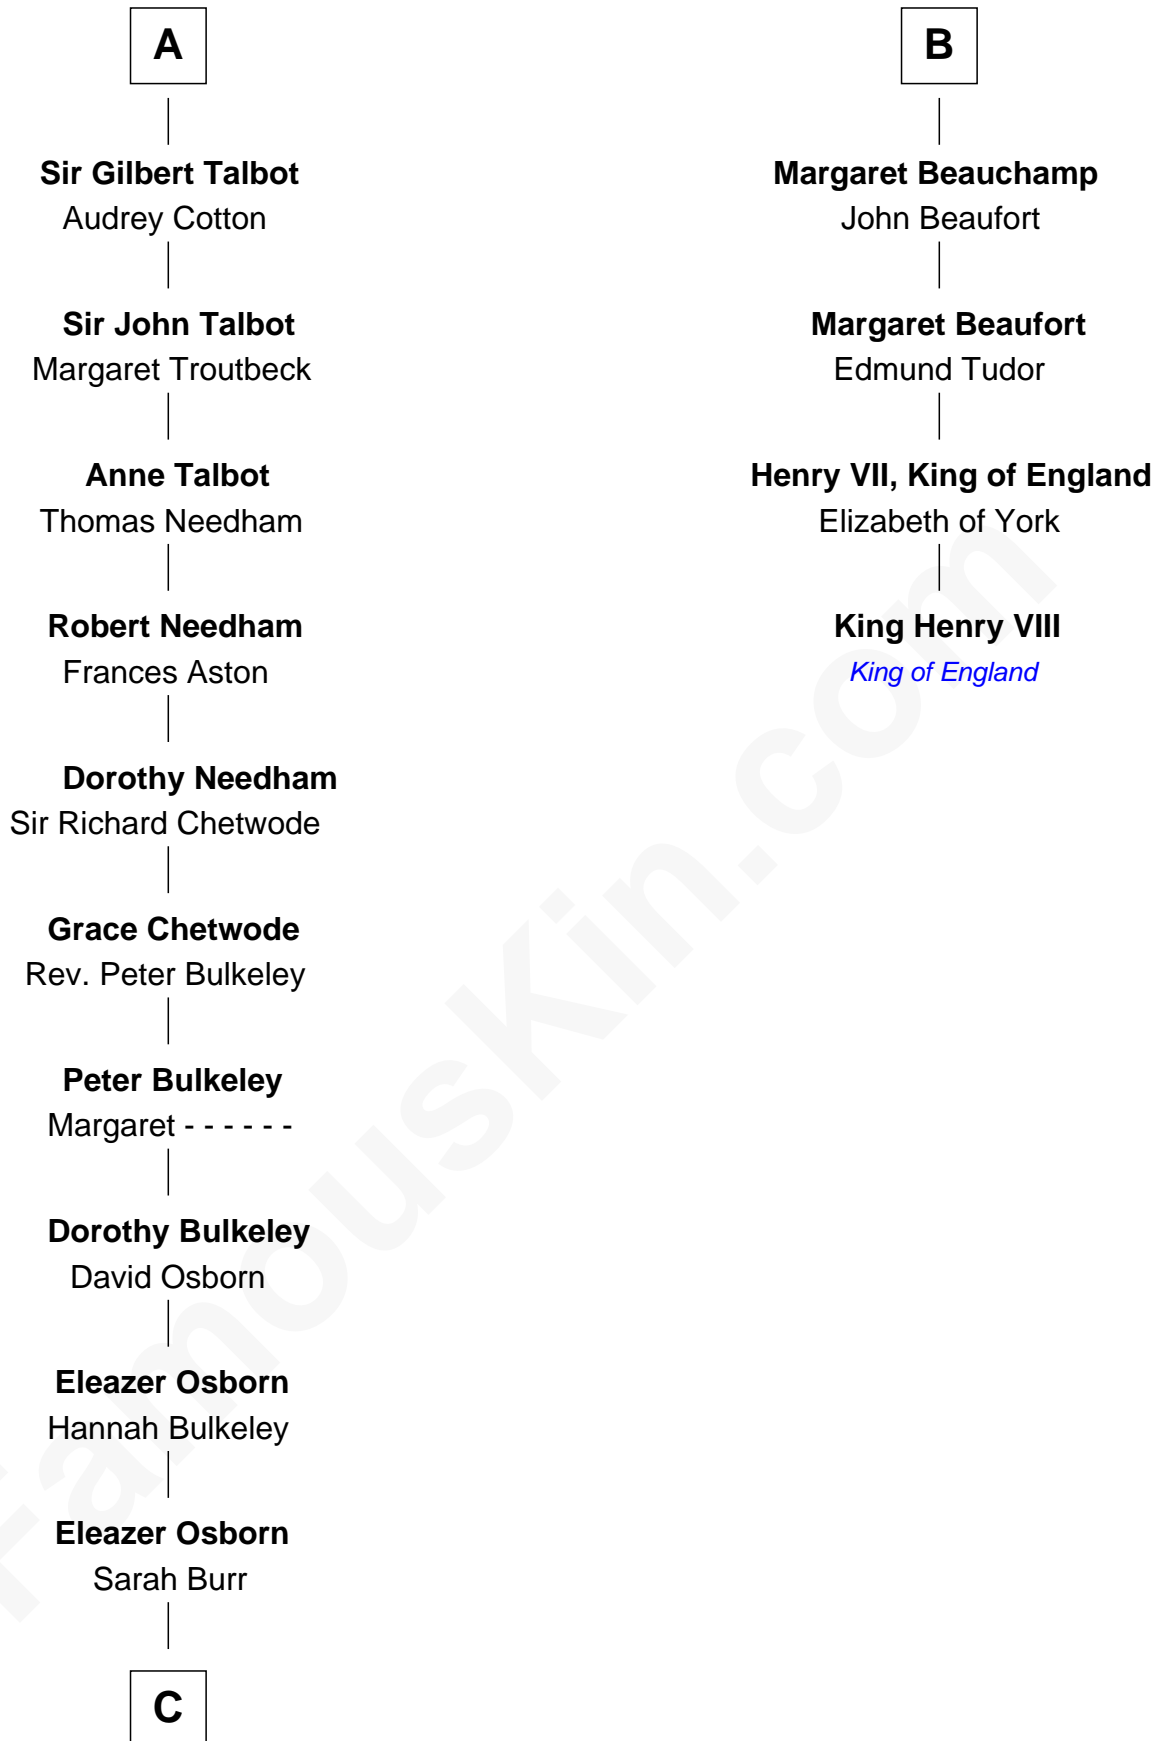

FamousKin.com

Relationship Chart of

Jay Gould

American Railroad "Robber Baron"

10th cousin 9 times removed of

King Henry VIII

King of England

Sir Humphrey de Bohun
Maud of Eu

C

—
Anna Osborn
Abraham Gould

—
John Burr Gould
Mary More

—
Jay Gould
"Robber Baron"

FamousKin.com