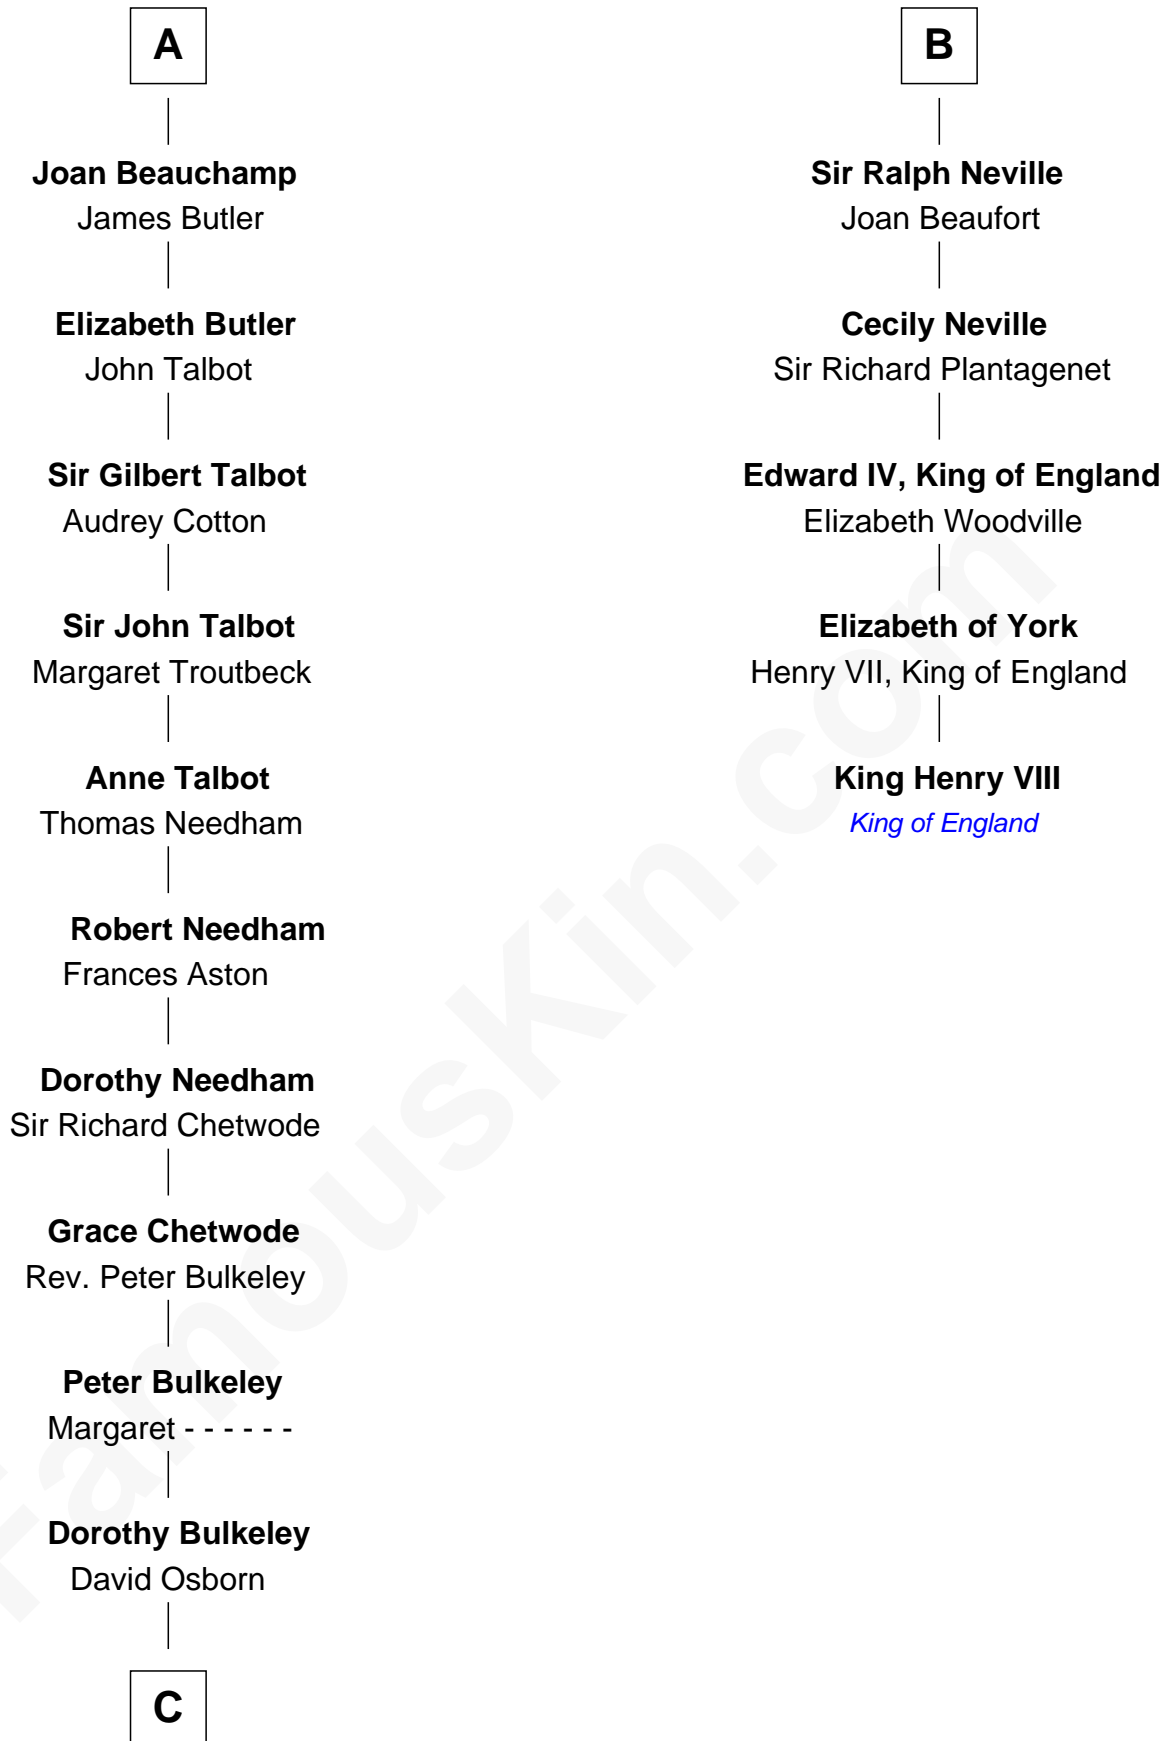

FamousKin.com

Relationship Chart of

Jay Gould

American Railroad "Robber Baron"

11th cousin 10 times removed of

King Henry VIII
King of England

Richard de Clare
Aoife MacMurrough

C

—
Eleazer Osborn
Hannah Bulkeley

—
Eleazer Osborn
Sarah Burr

—
Anna Osborn
Abraham Gould

—
John Burr Gould
Mary More

—
Jay Gould
"Robber Baron"

FamousKin.com