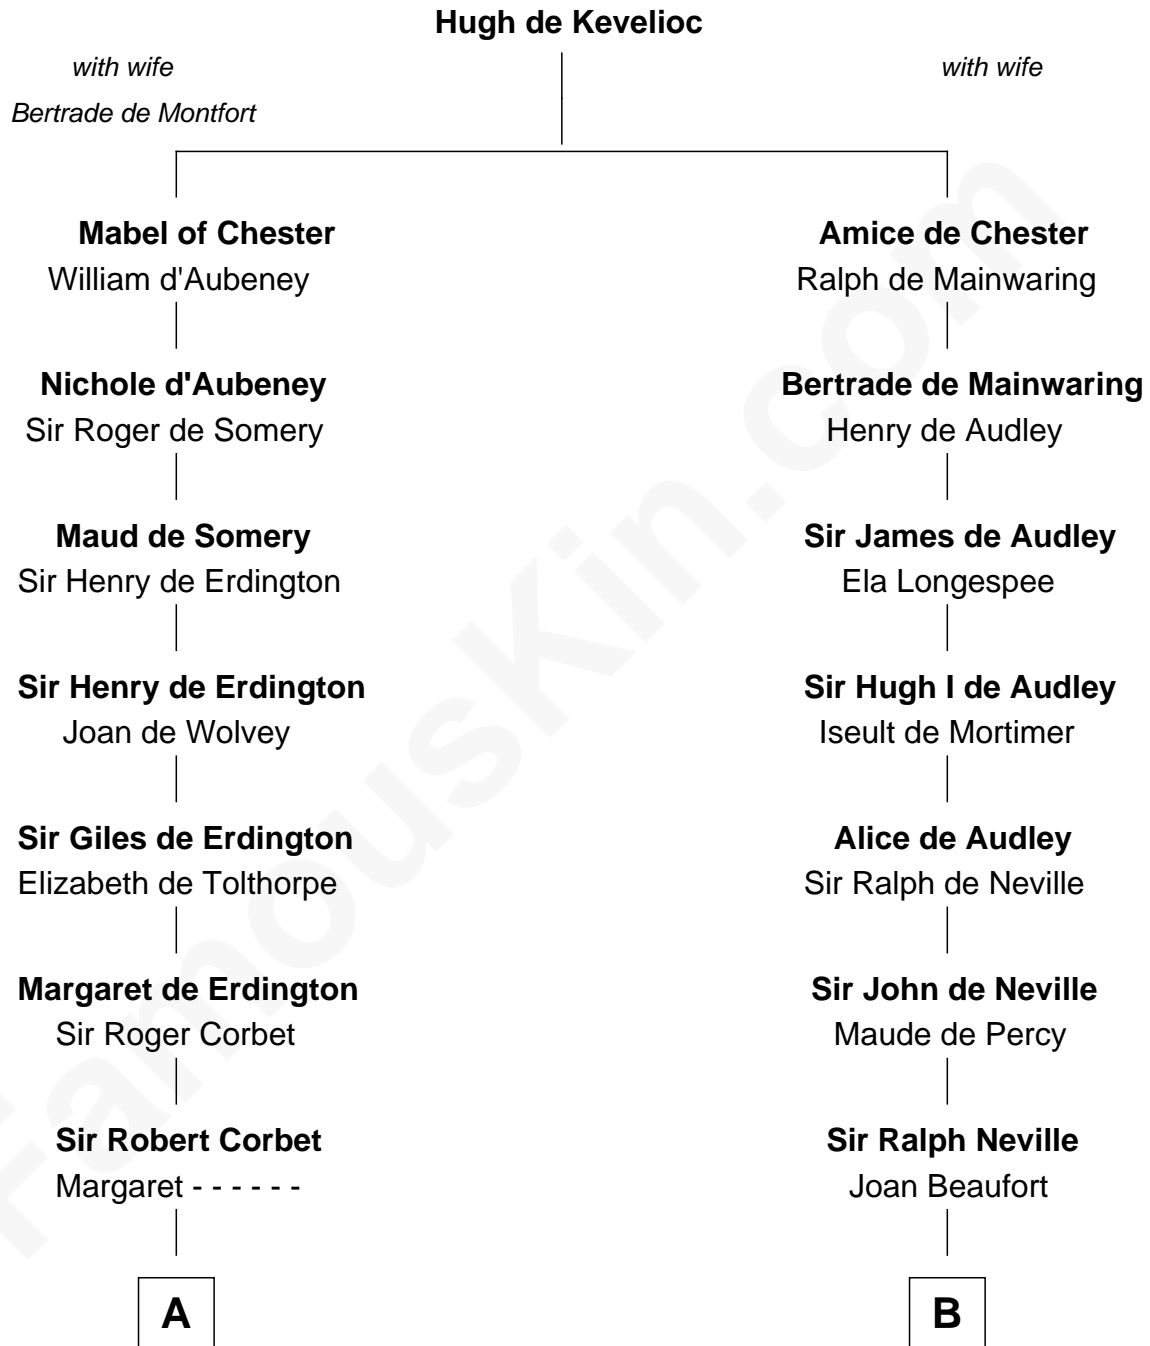

FamousKin.com

Relationship Chart of

Jay Gould

American Railroad "Robber Baron"

10th cousin 9 times removed of

King Henry VIII

King of England

C

—
Anna Osborn
Abraham Gould

—
John Burr Gould
Mary More

—
Jay Gould
"Robber Baron"

FamousKin.com