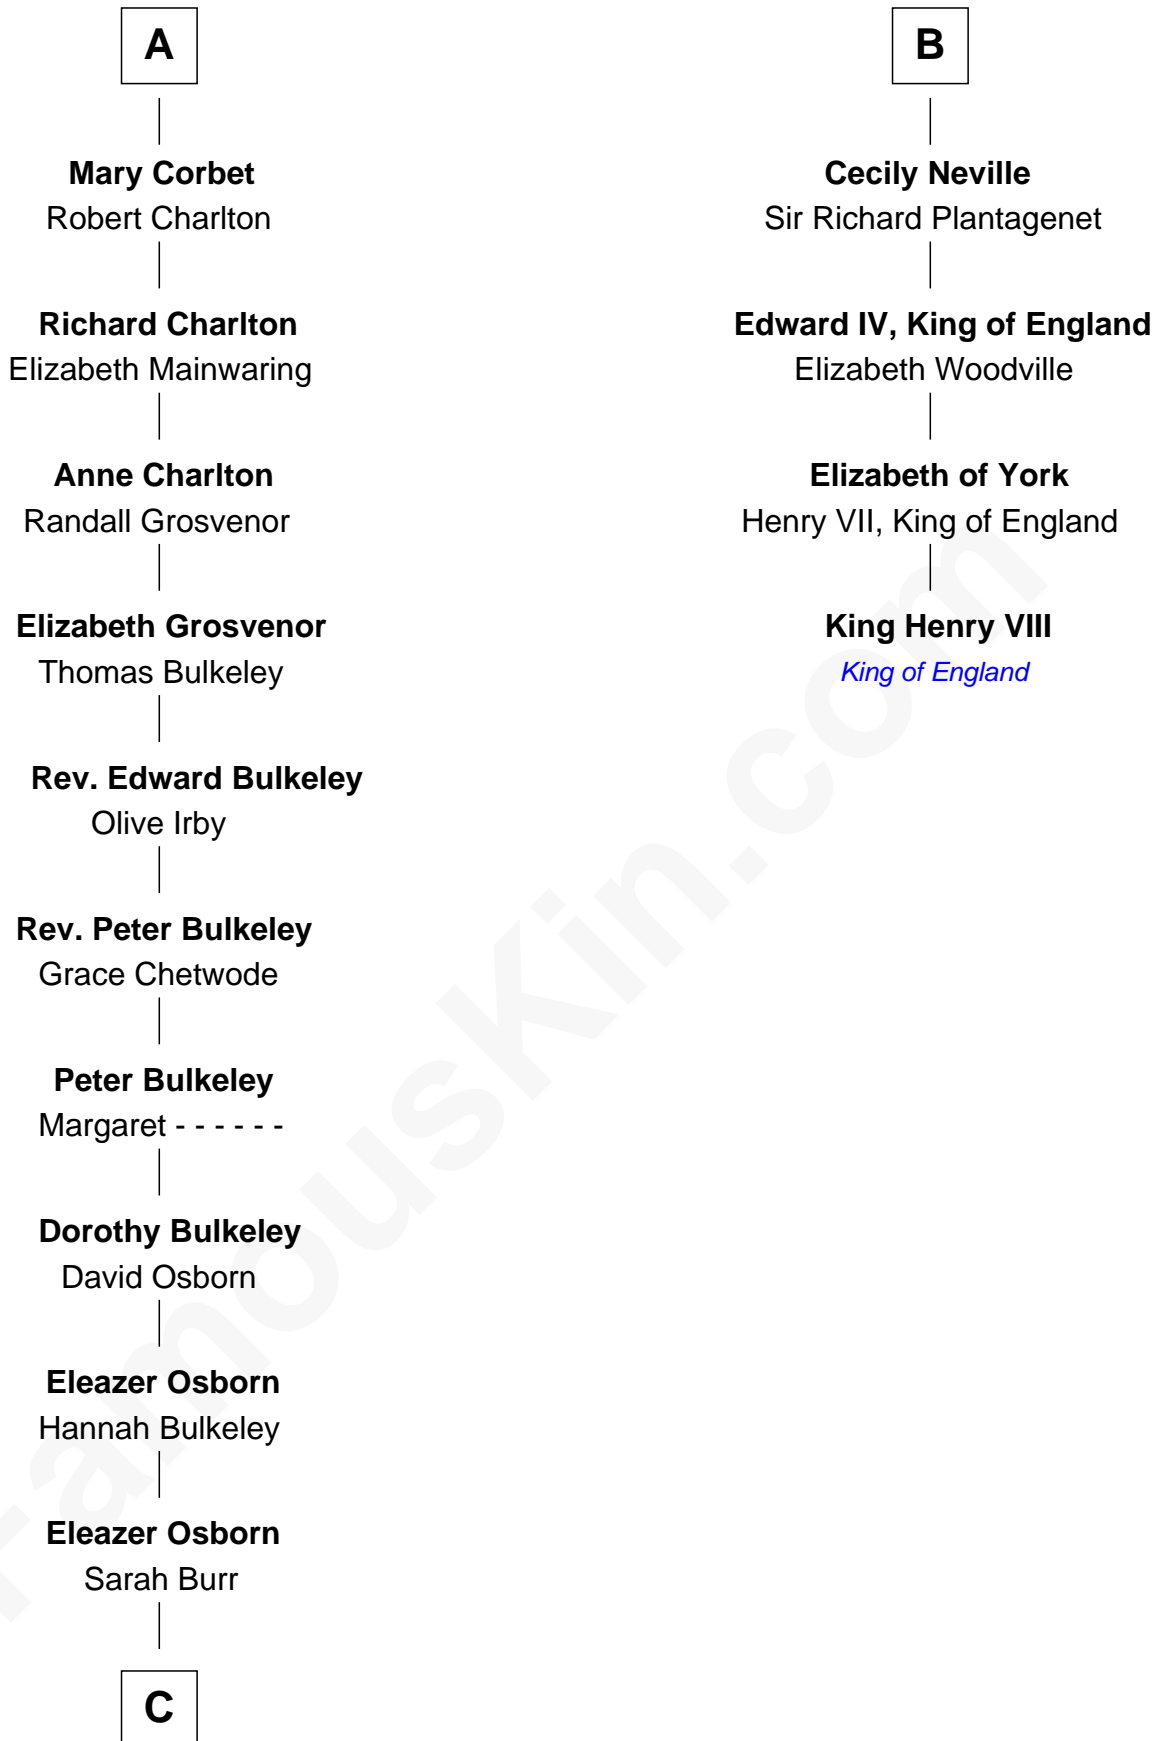

FamousKin.com

Relationship Chart of

Jay Gould

American Railroad "Robber Baron"

10th cousin 9 times removed of

King Henry VIII

King of England

C

—
Anna Osborn
Abraham Gould

—
John Burr Gould
Mary More

—
Jay Gould
"Robber Baron"

FamousKin.com