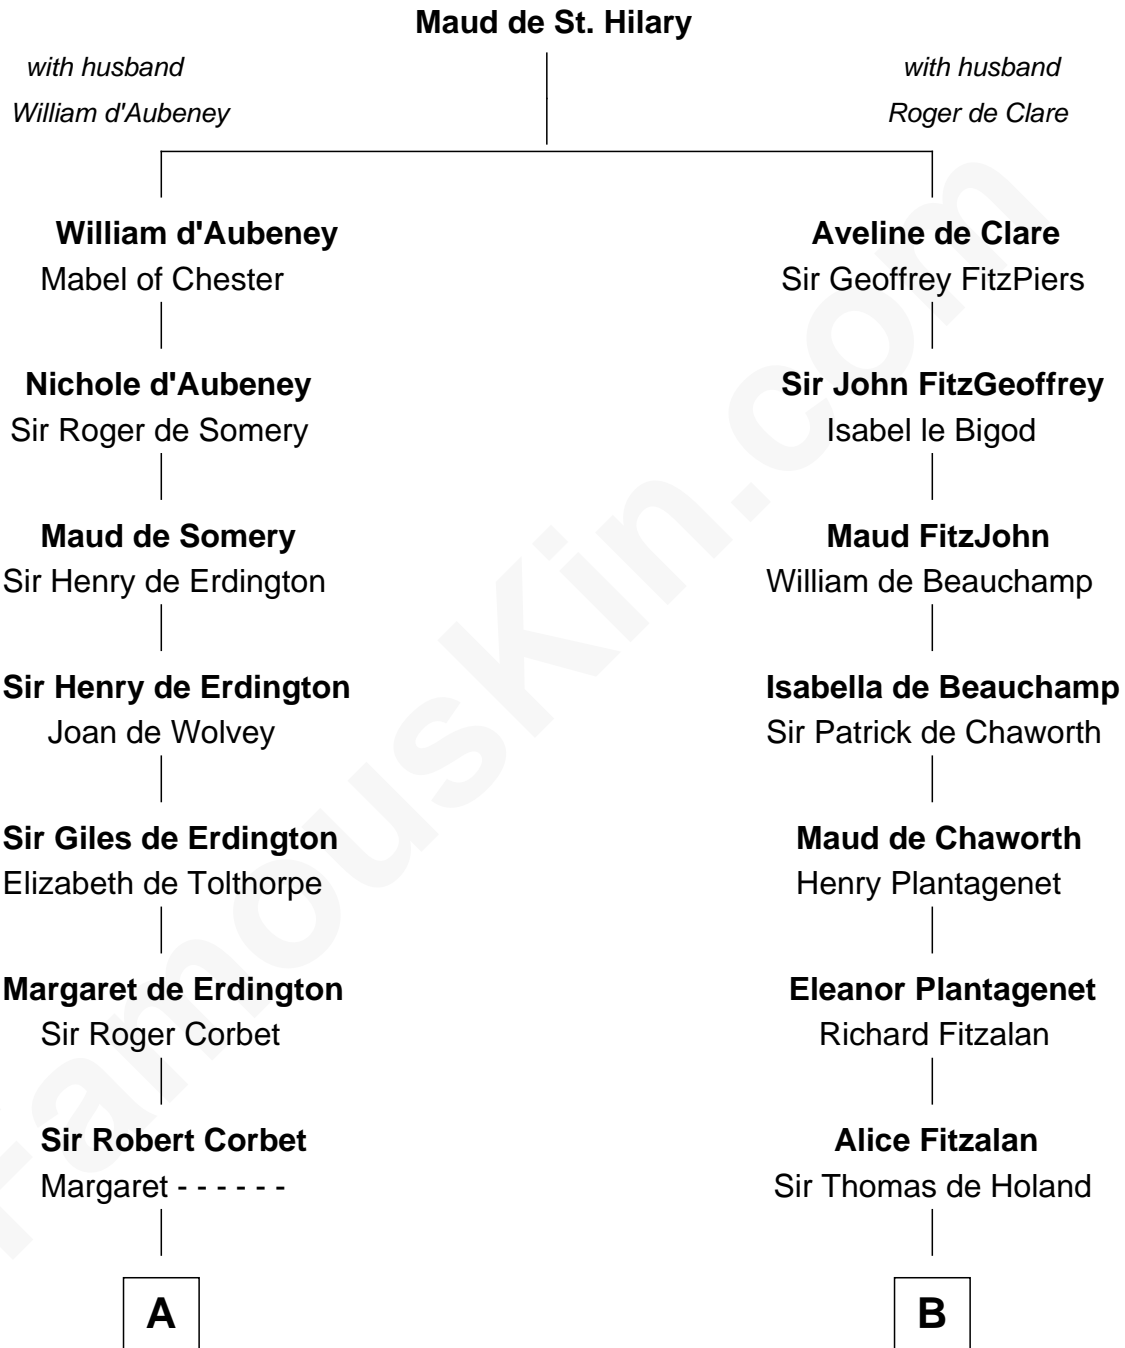

FamousKin.com

Relationship Chart of

Jay Gould

American Railroad "Robber Baron"

11th cousin 8 times removed of

King Henry VIII

King of England

C

—
Anna Osborn
Abraham Gould

—
John Burr Gould
Mary More

—
Jay Gould
"Robber Baron"

FamousKin.com