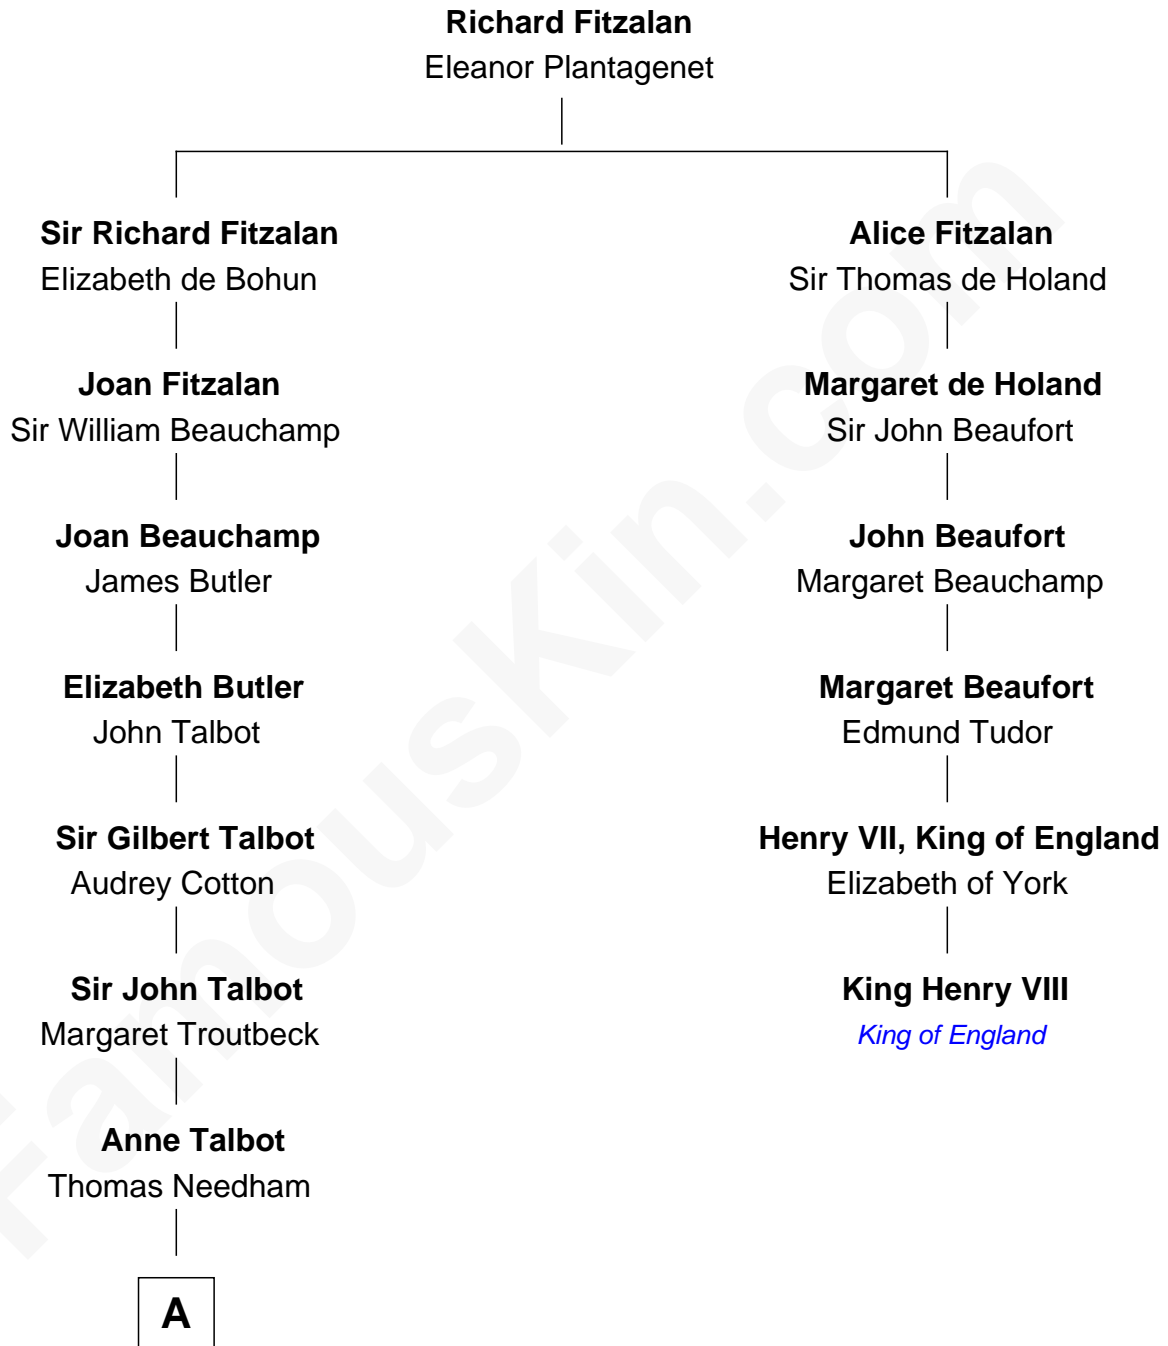

FamousKin.com

Relationship Chart of

Jay Gould

American Railroad "Robber Baron"

5th cousin 11 times removed of

King Henry VIII
King of England

A

Robert Needham

Mary More

Jay Gould

"Robber Baron"