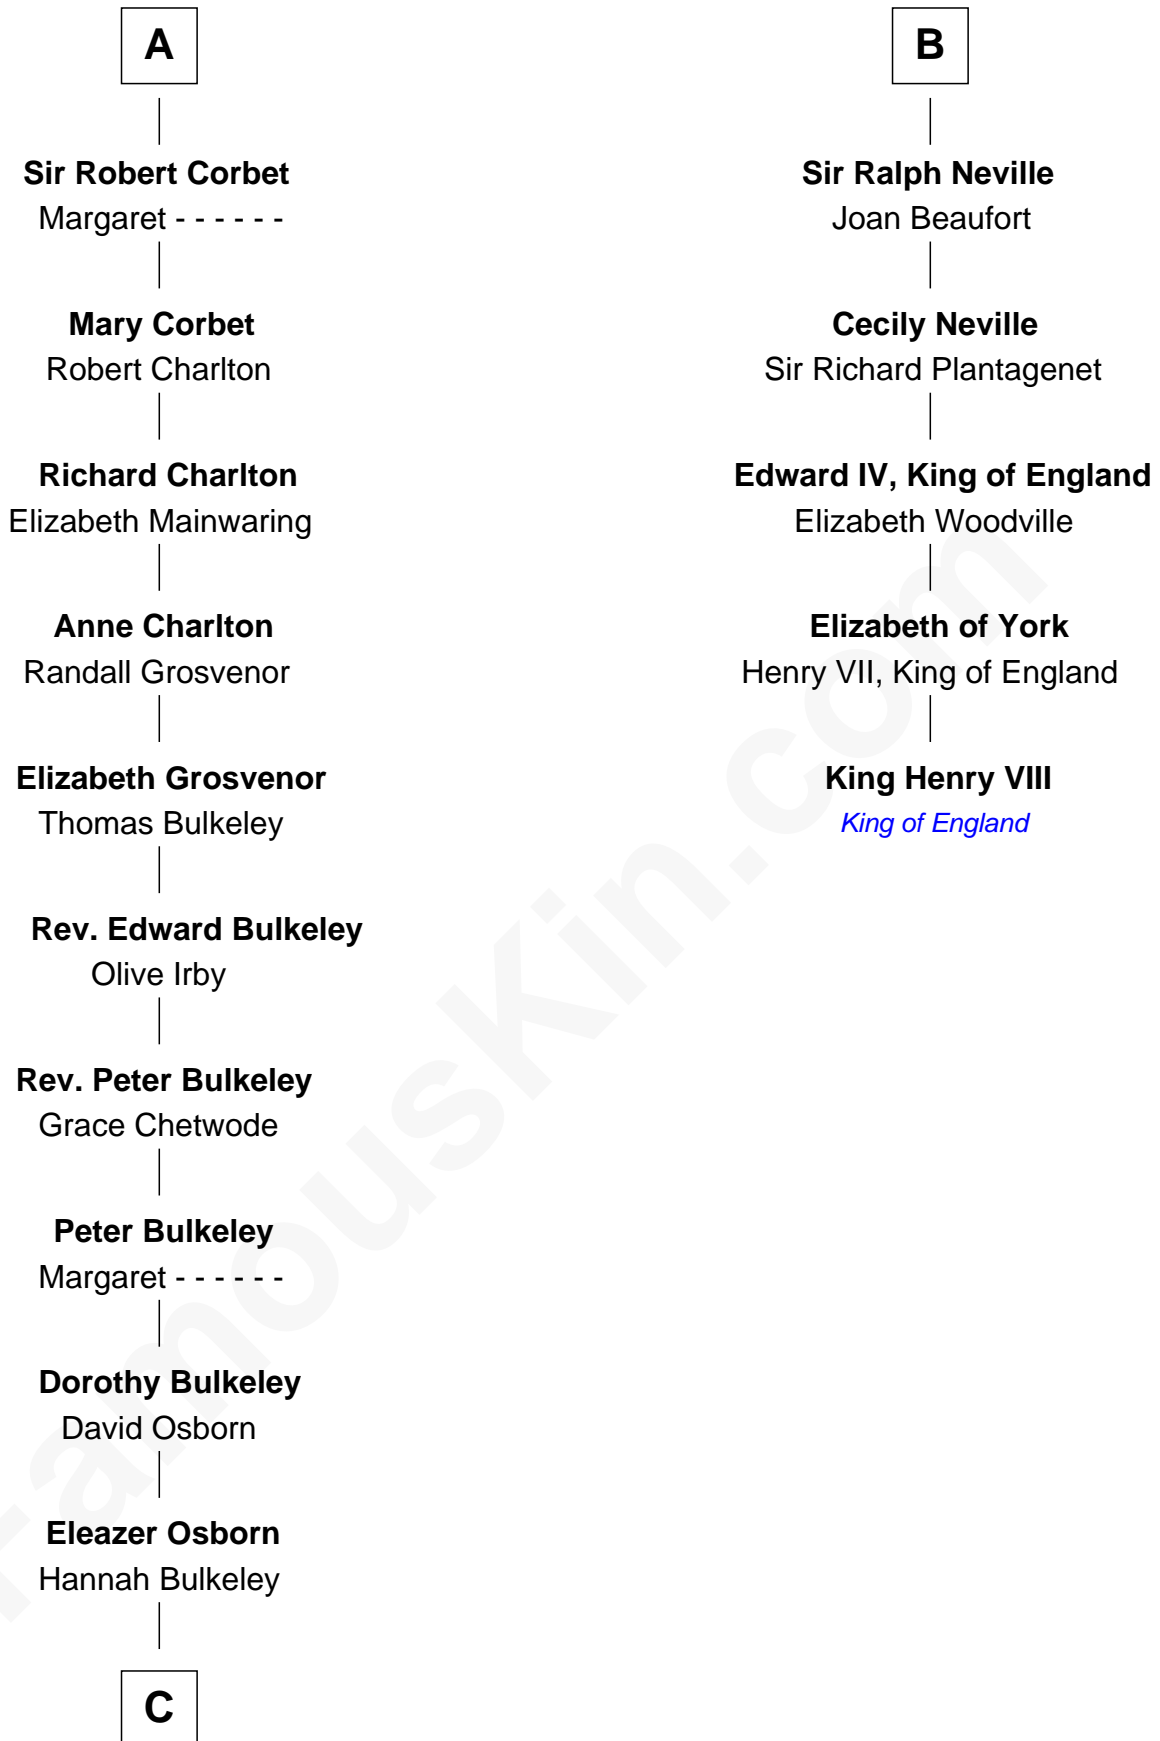

FamousKin.com

Relationship Chart of

Jay Gould

American Railroad "Robber Baron"

11th cousin 9 times removed of

King Henry VIII

King of England

John FitzGilbert
Sybilla of Salisbury

"Robber Baron"

FamousKin.com