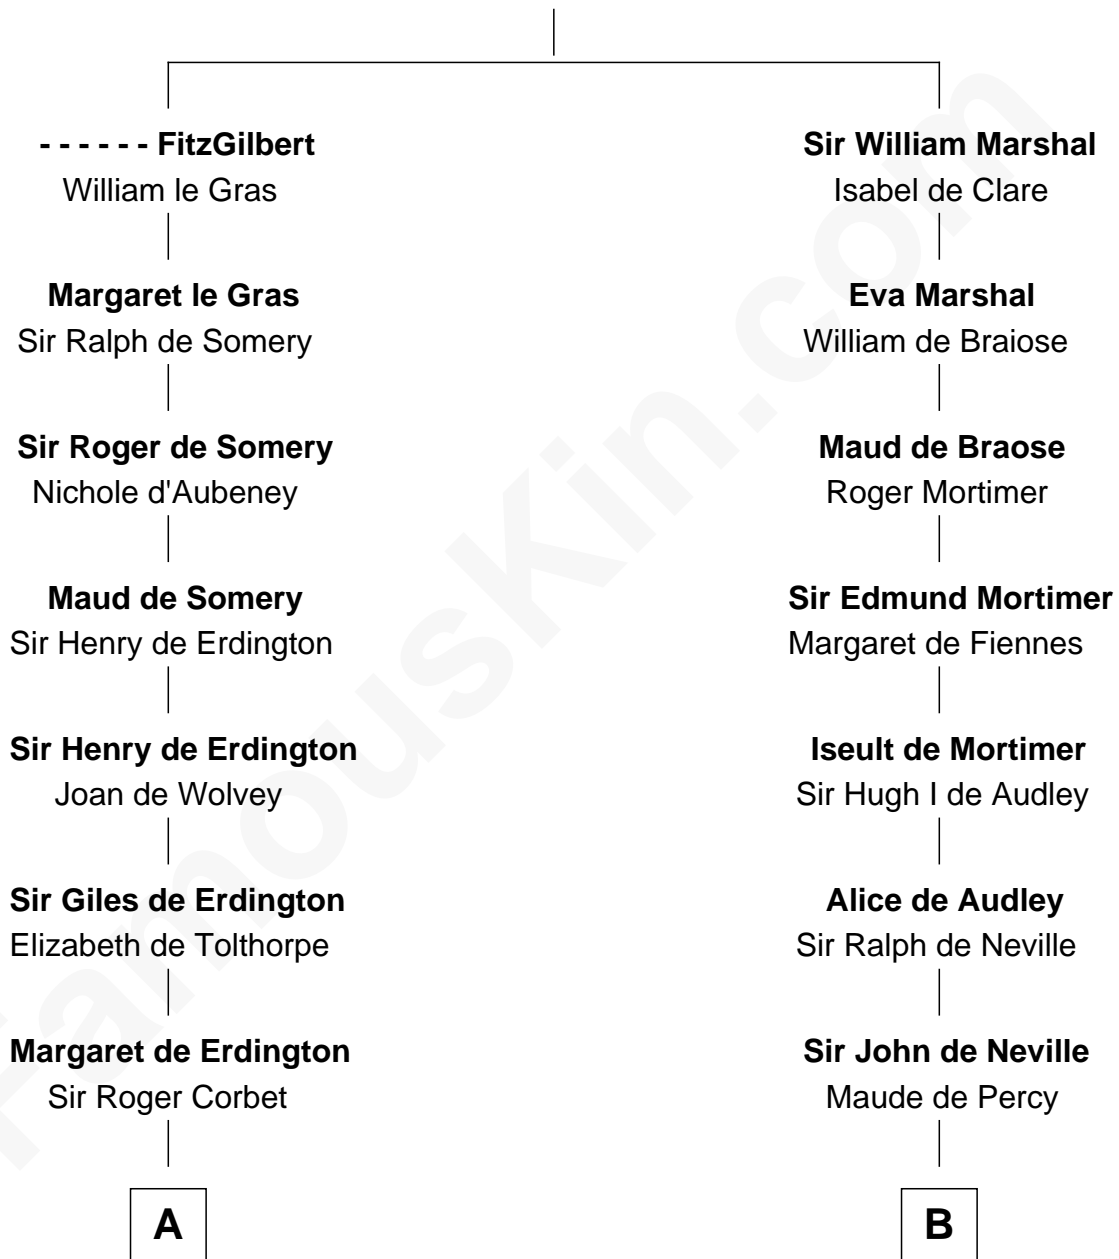

FamousKin.com

Relationship Chart of

Jay Gould

American Railroad "Robber Baron"

11th cousin 9 times removed of

King Henry VIII

King of England

John FitzGilbert
Sybilla of Salisbury

"Robber Baron"

FamousKin.com