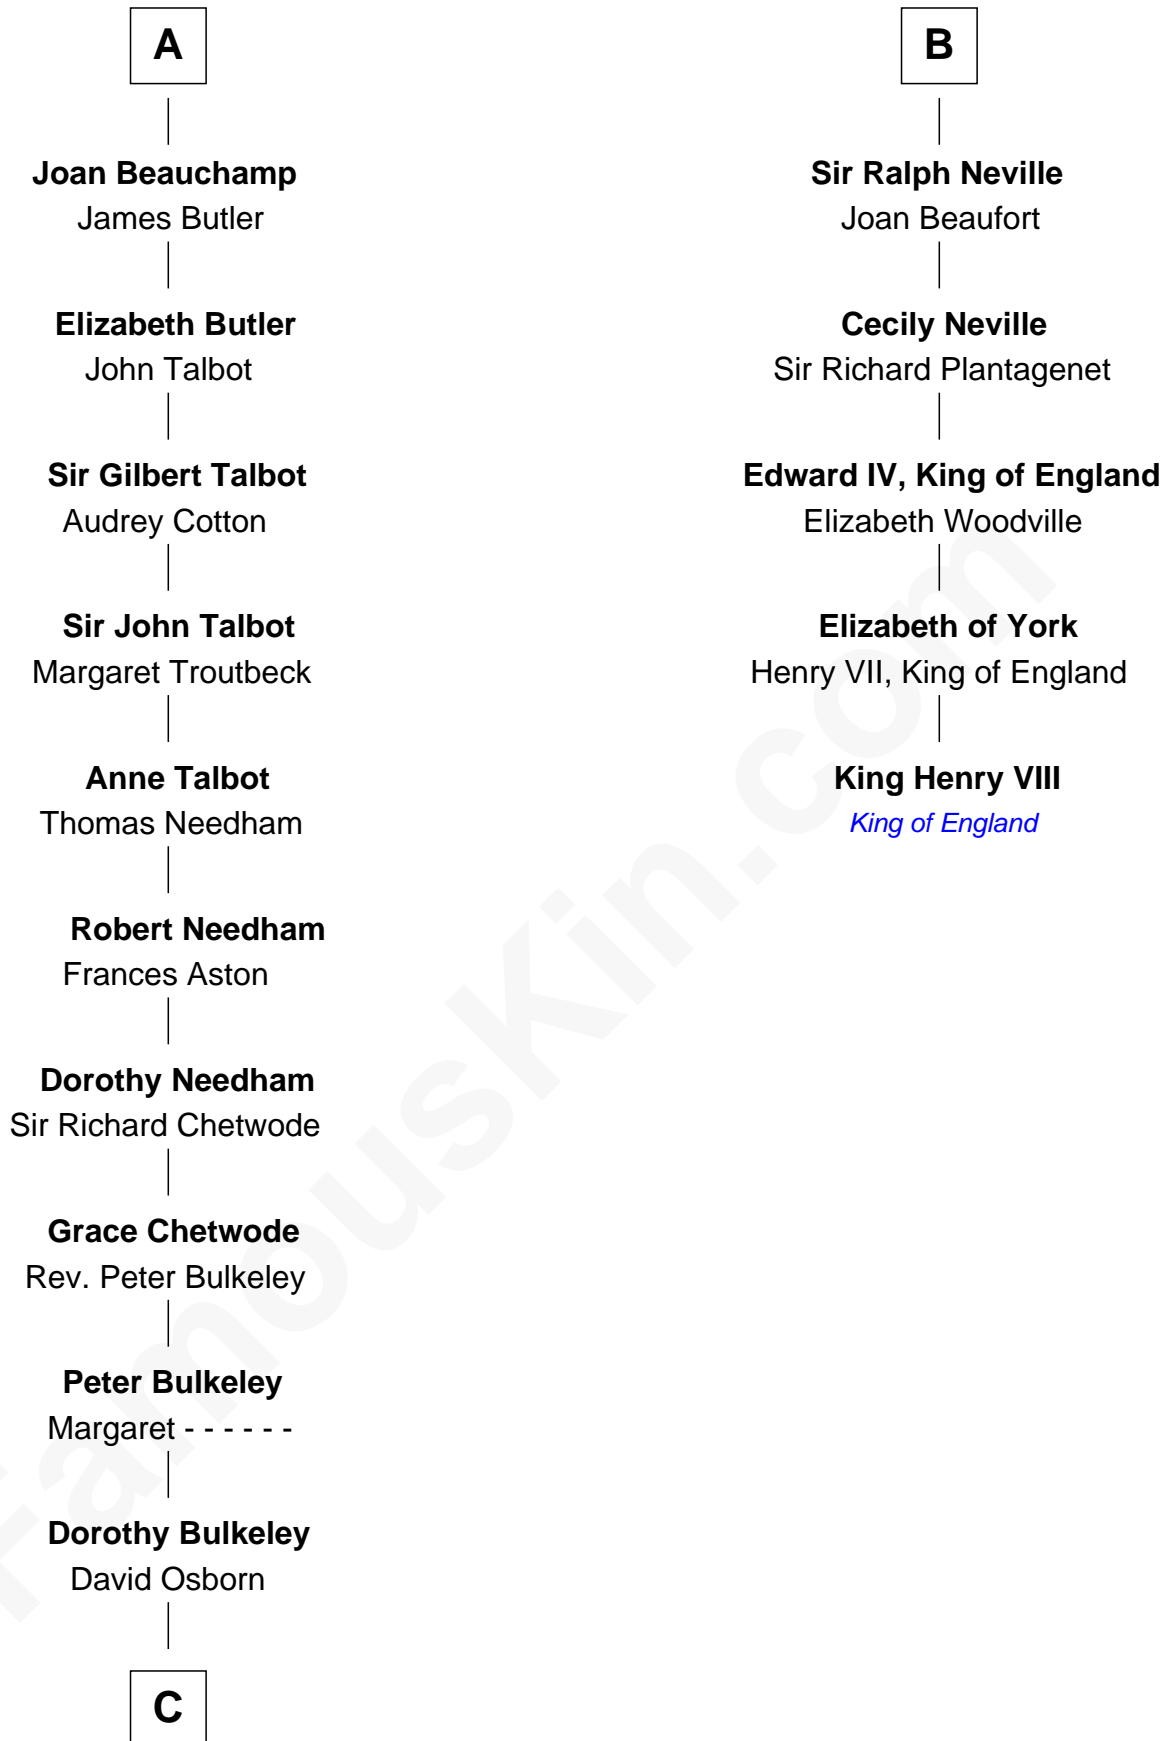

FamousKin.com

Relationship Chart of

Jay Gould

American Railroad "Robber Baron"

11th cousin 10 times removed of

King Henry VIII
King of England

Sir Ralph de Tony
Margaret Beaumont

C

—
Eleazer Osborn
Hannah Bulkeley

—
Eleazer Osborn
Sarah Burr

—
Anna Osborn
Abraham Gould

—
John Burr Gould
Mary More

—
Jay Gould
"Robber Baron"

FamousKin.com