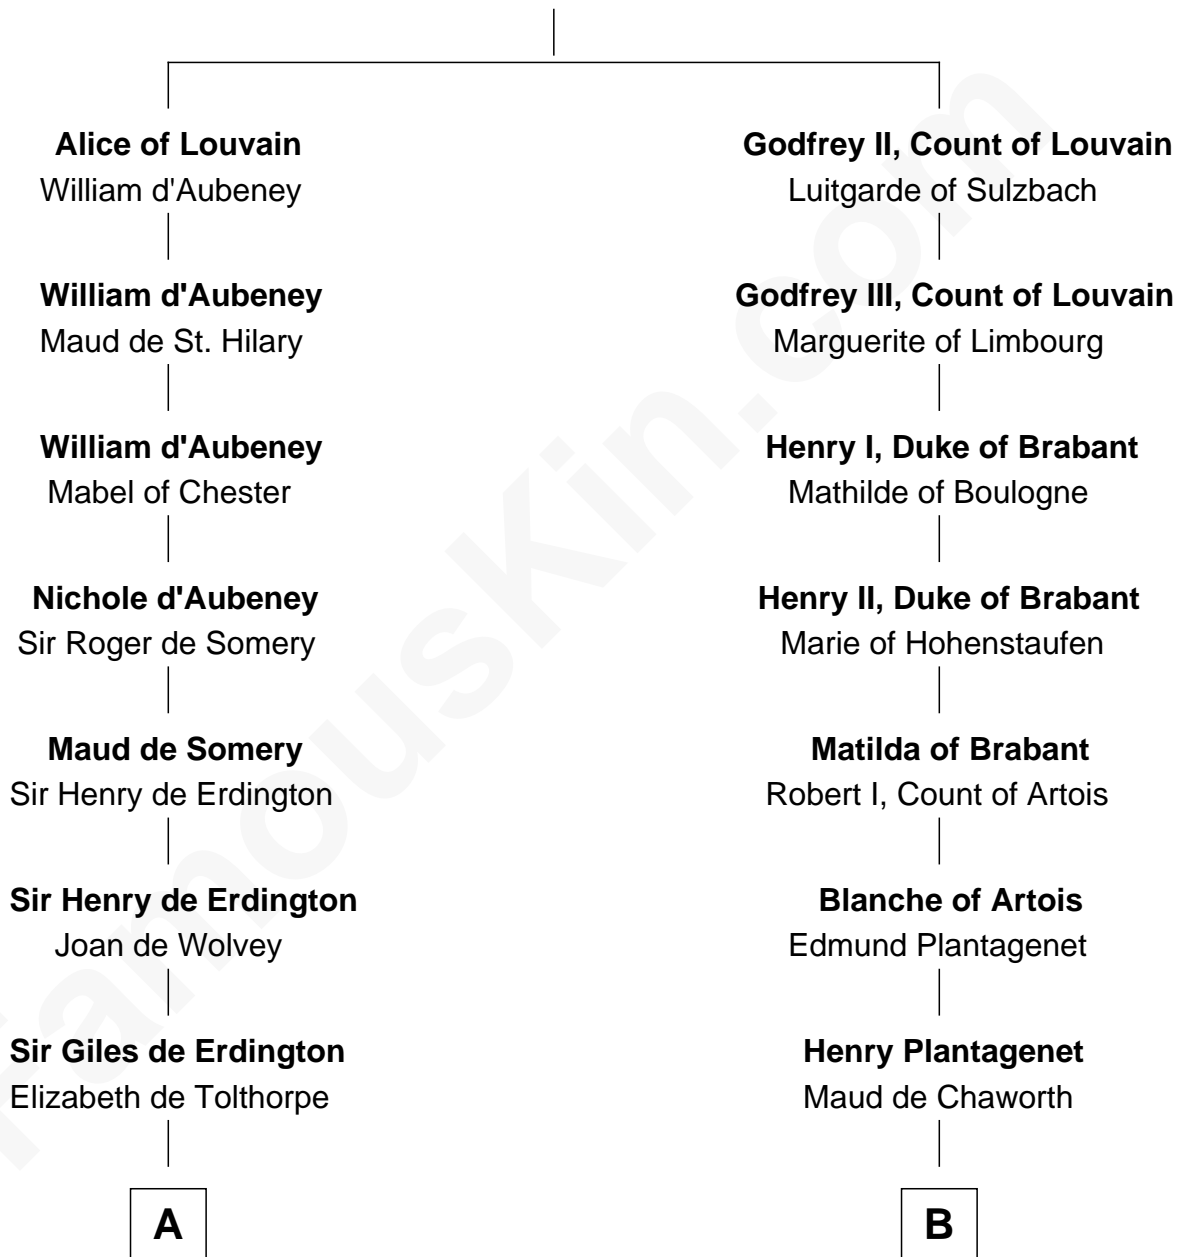

FamousKin.com

Relationship Chart of

Jay Gould

American Railroad "Robber Baron"

13th cousin 8 times removed of

King Henry VIII

King of England

Gottfried I, Count of Louvain

Ide de Chiny

C

—
Eleazer Osborn
Hannah Bulkeley

—
Eleazer Osborn
Sarah Burr

—
Anna Osborn
Abraham Gould

—
John Burr Gould
Mary More

—
Jay Gould
"Robber Baron"

FamousKin.com