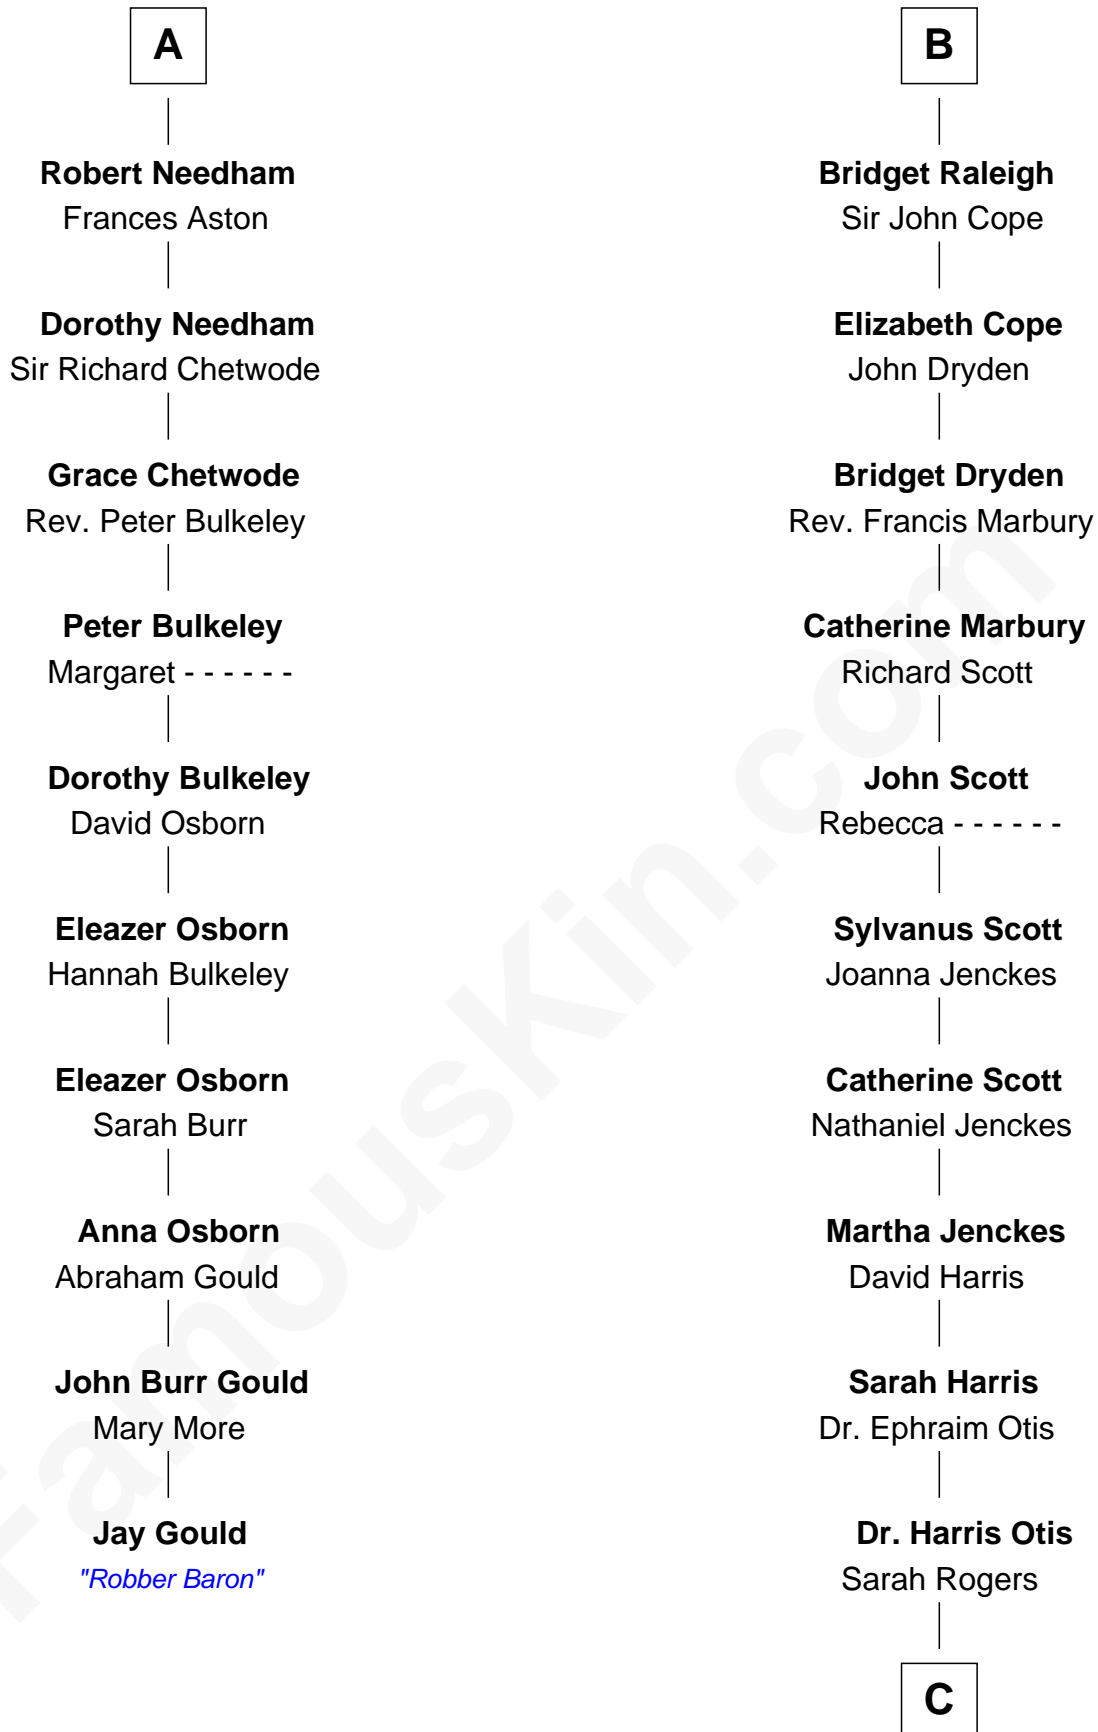

## Relationship Chart of

### Jay Gould

American Railroad "Robber Baron"

16th cousin 4 times removed of

**Willis Carrier**

Inventor of Air Conditioning

**C**

**Lydia Otis**

Thomas Button