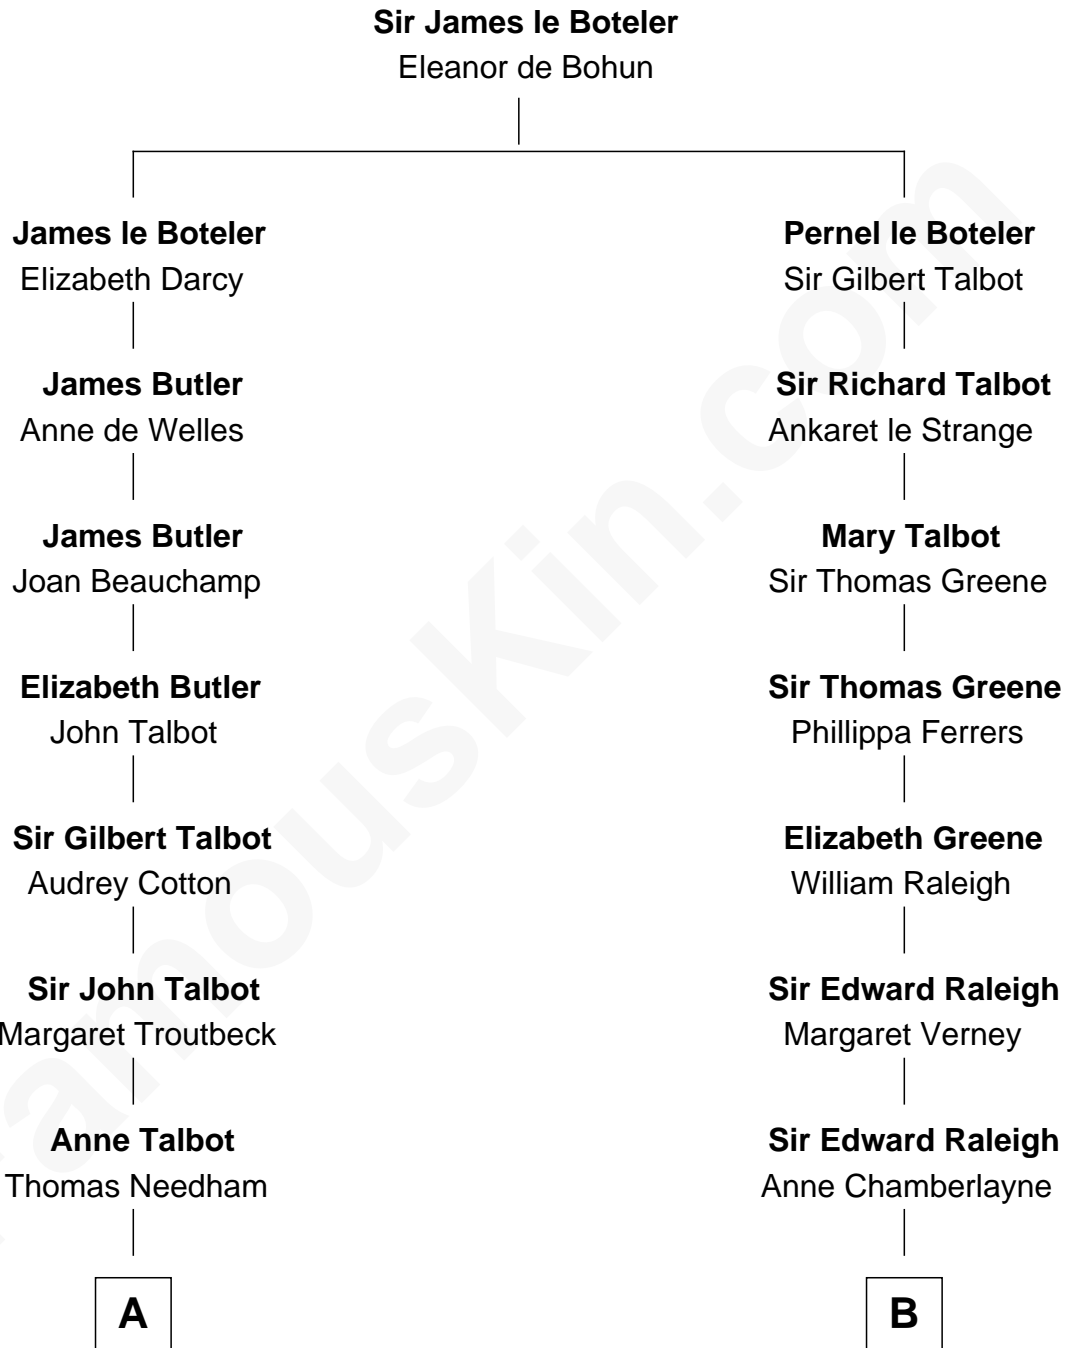

## Relationship Chart of

### Jay Gould

American Railroad "Robber Baron"

16th cousin 4 times removed of

**Willis Carrier**

Inventor of Air Conditioning

**C**

**Lydia Otis**

Thomas Button