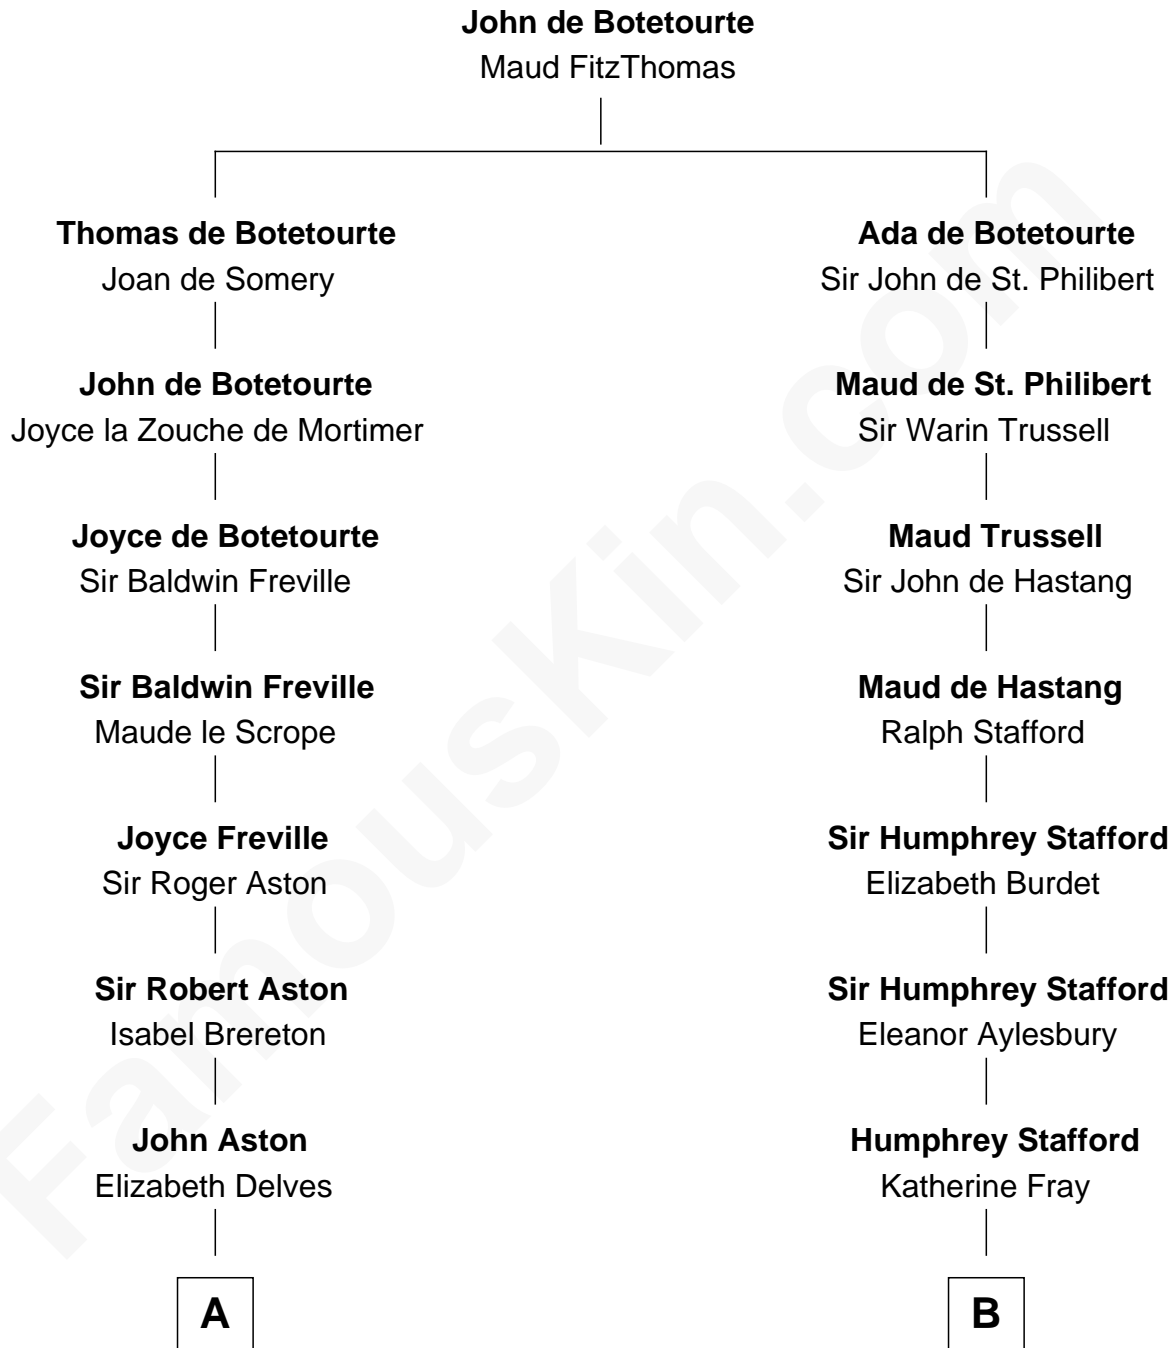

FamousKin.com

Relationship Chart of

Jay Gould

American Railroad "Robber Baron"

17th cousin 1 time removed of

Samuel Ward King

15th Governor of Rhode Island

C

—
John Burr Gould

Mary More

—
Jay Gould

"Robber Baron"

FamousKin.com