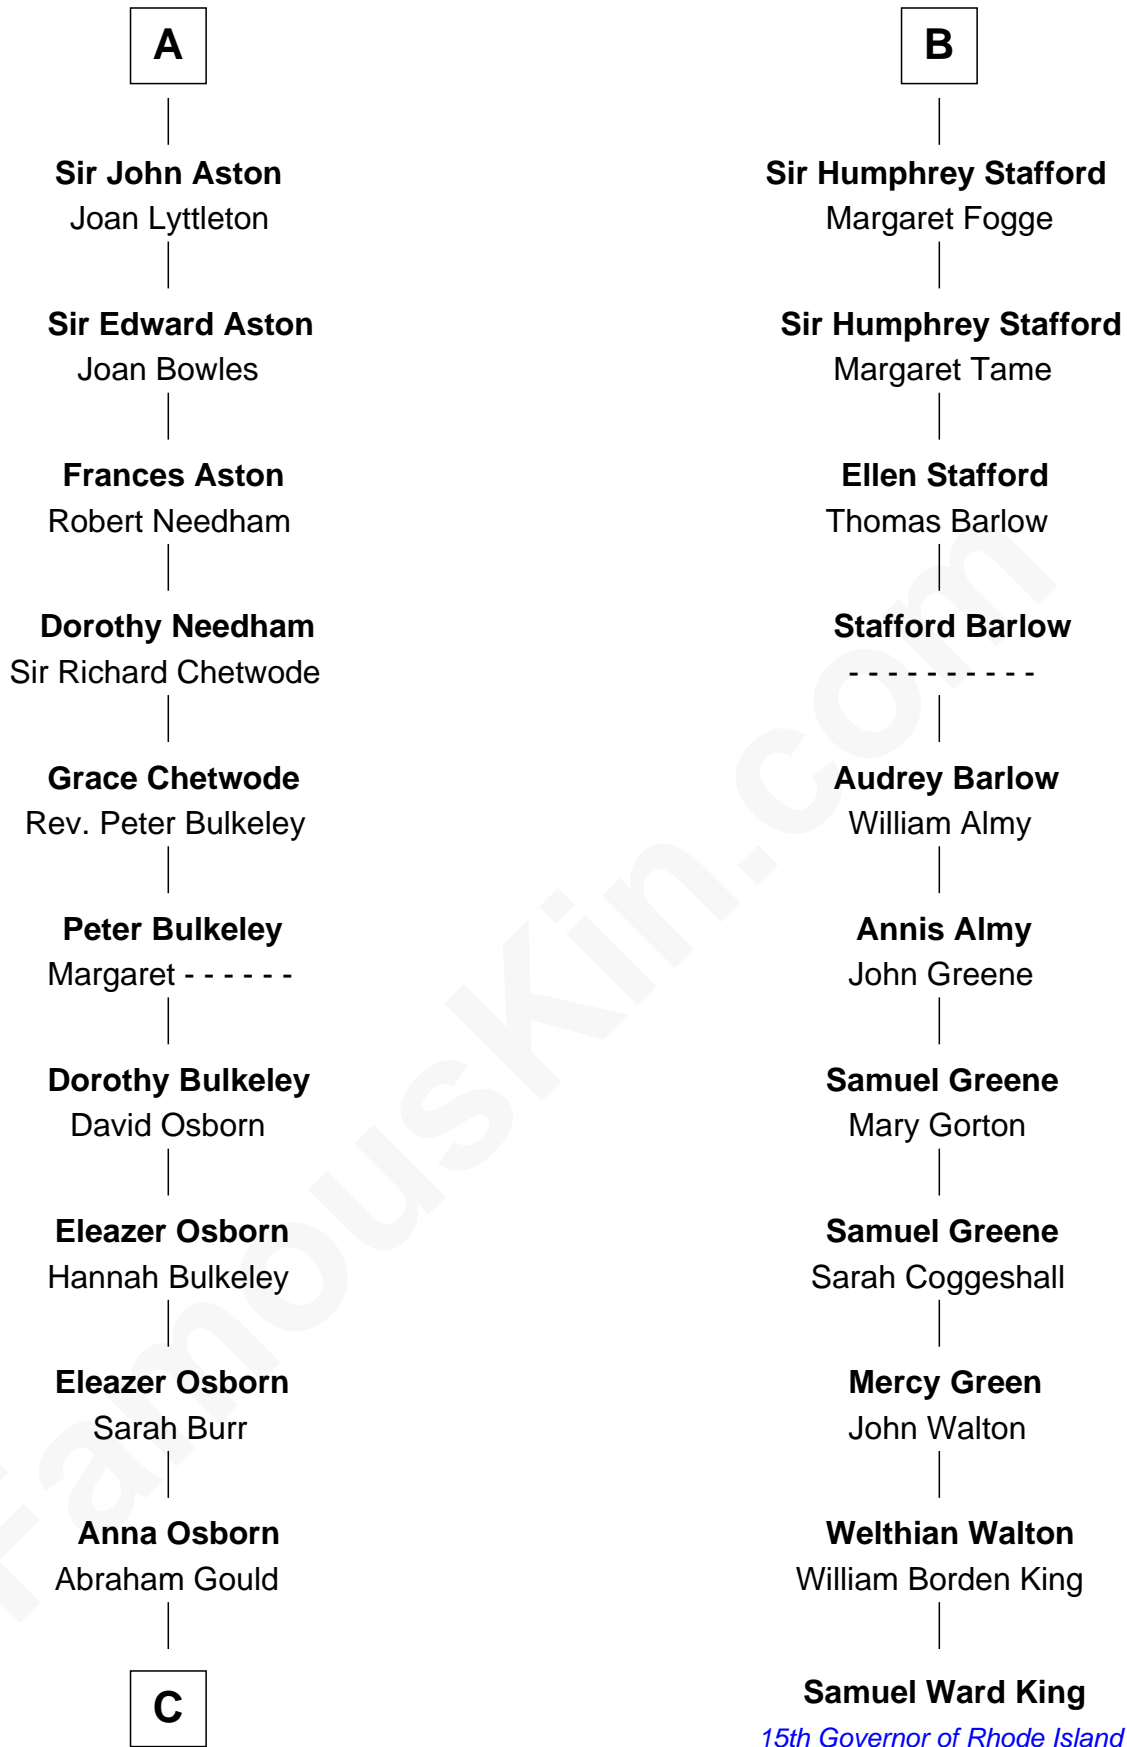

FamousKin.com

Relationship Chart of

Jay Gould

American Railroad "Robber Baron"

17th cousin 1 time removed of

Samuel Ward King

15th Governor of Rhode Island

C

—
John Burr Gould

Mary More

—
Jay Gould

"Robber Baron"

FamousKin.com