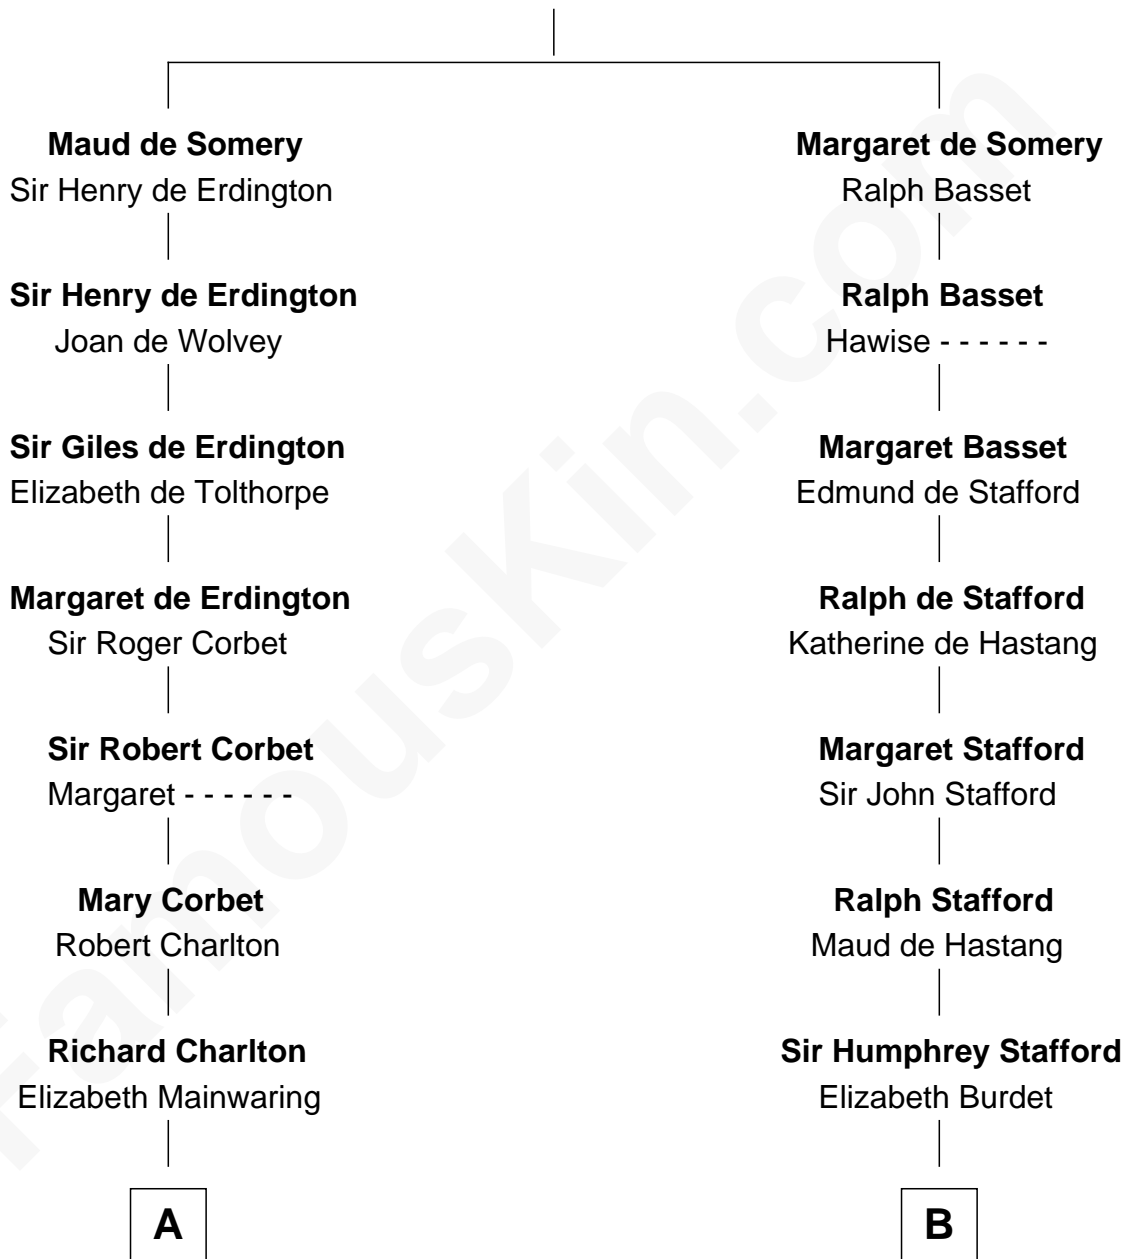

FamousKin.com

Relationship Chart of

Jay Gould

American Railroad "Robber Baron"

17th cousin 2 times removed of

Samuel Ward King

15th Governor of Rhode Island

Sir Roger de Somery

Nichole d'Aubenev

C

—
Mercy Green

John Walton

—
Welthian Walton

William Borden King

—
Samuel Ward King

15th Governor of Rhode Island