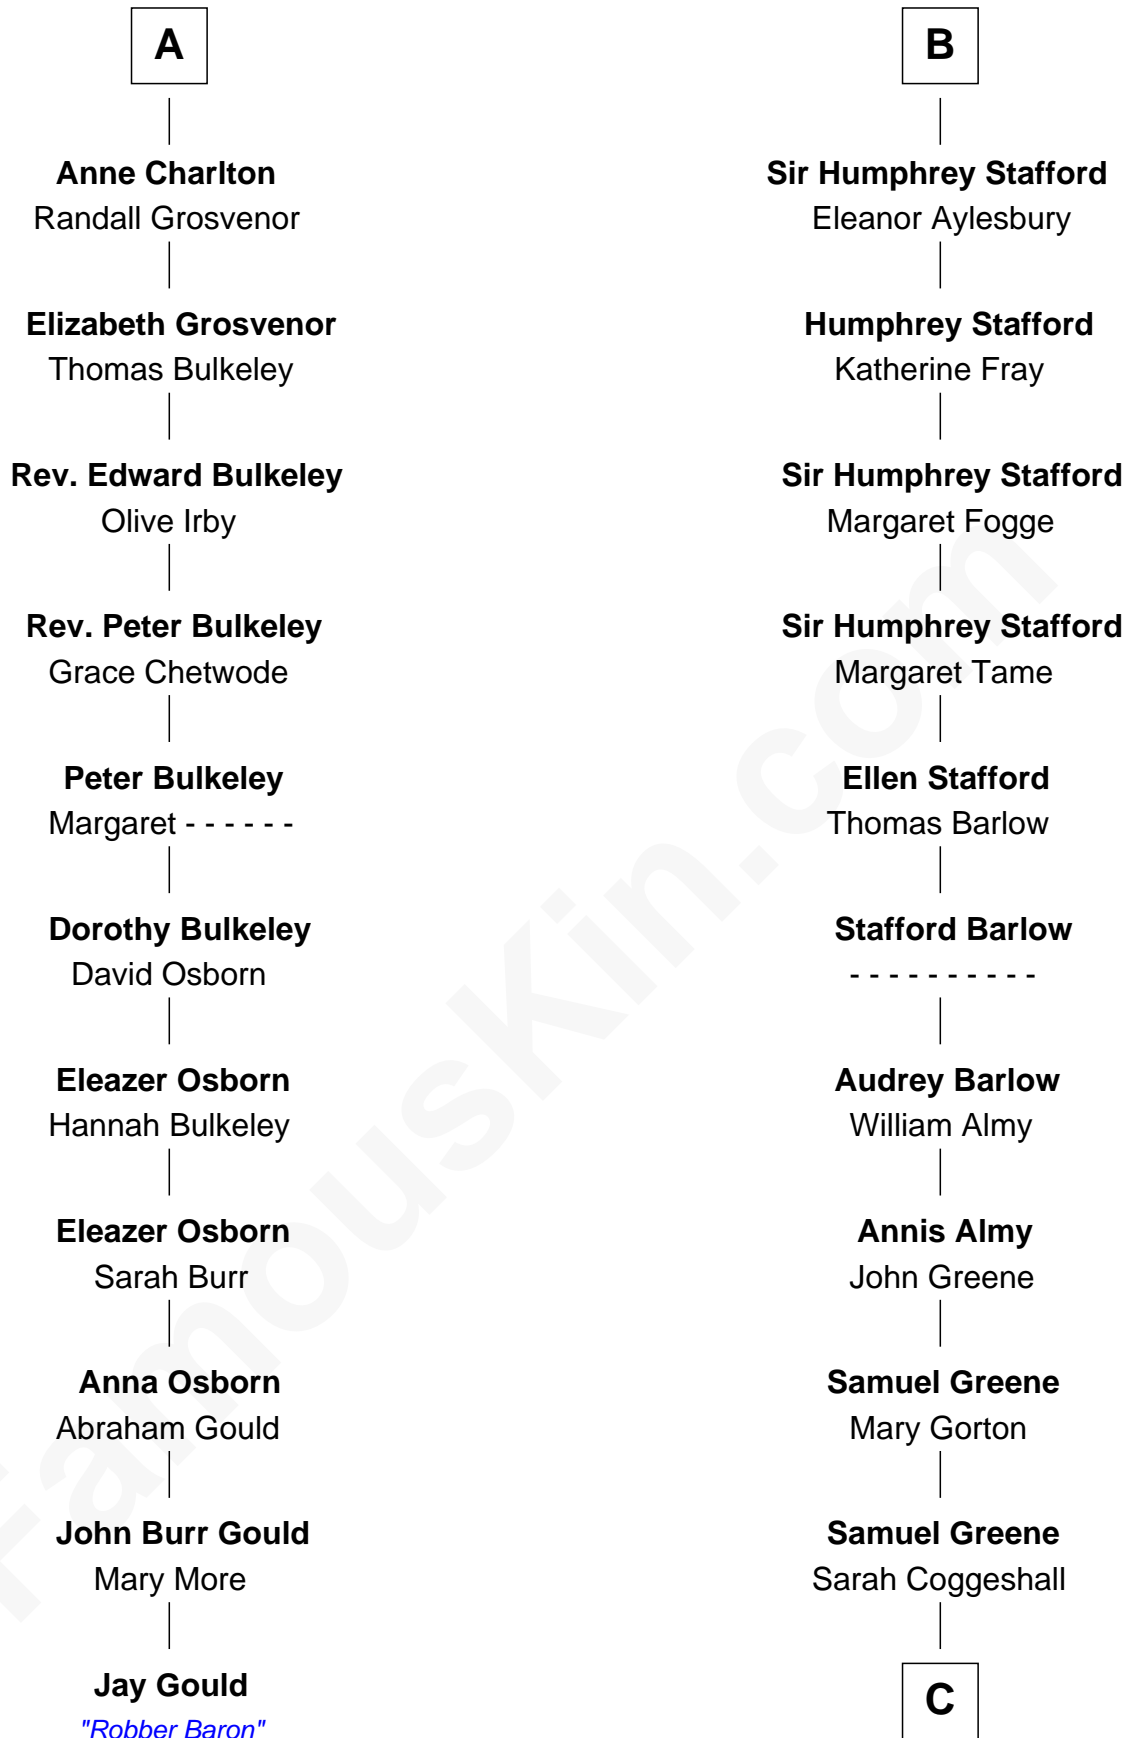

FamousKin.com

Relationship Chart of

Jay Gould

American Railroad "Robber Baron"

17th cousin 2 times removed of

Samuel Ward King

15th Governor of Rhode Island

Sir Roger de Somery

Nichole d'Aubenev

C

—
Mercy Green

John Walton

—
Welthian Walton

William Borden King

—
Samuel Ward King

15th Governor of Rhode Island