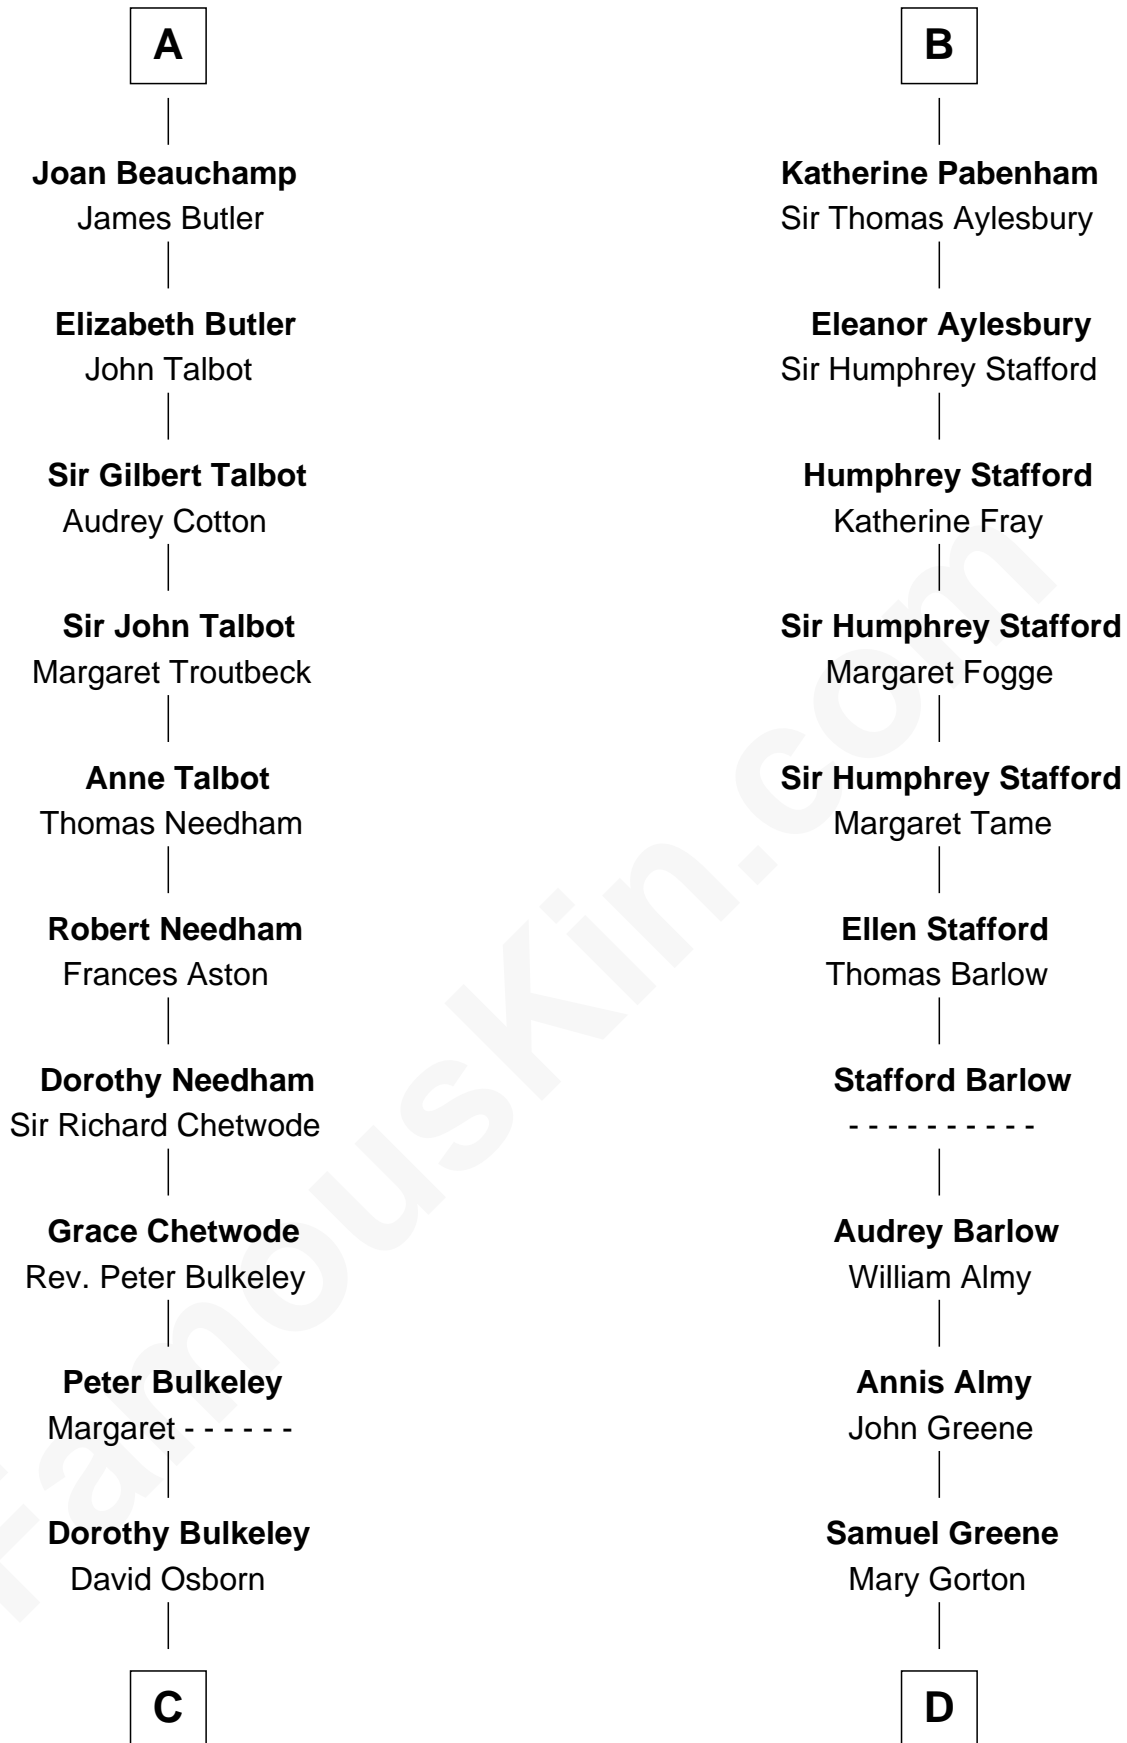

## Relationship Chart of

### Jay Gould

*American Railroad "Robber Baron"*

20th cousin 1 time removed of

### Samuel Ward King

*15th Governor of Rhode Island*

#### Gundred de Warenne

**C**

**Eleazer Osborn**  
Hannah Bulkeley

**Eleazer Osborn**  
Sarah Burr

**Anna Osborn**  
Abraham Gould

**John Burr Gould**  
Mary More

**Jay Gould**  
*"Robber Baron"*

**D**