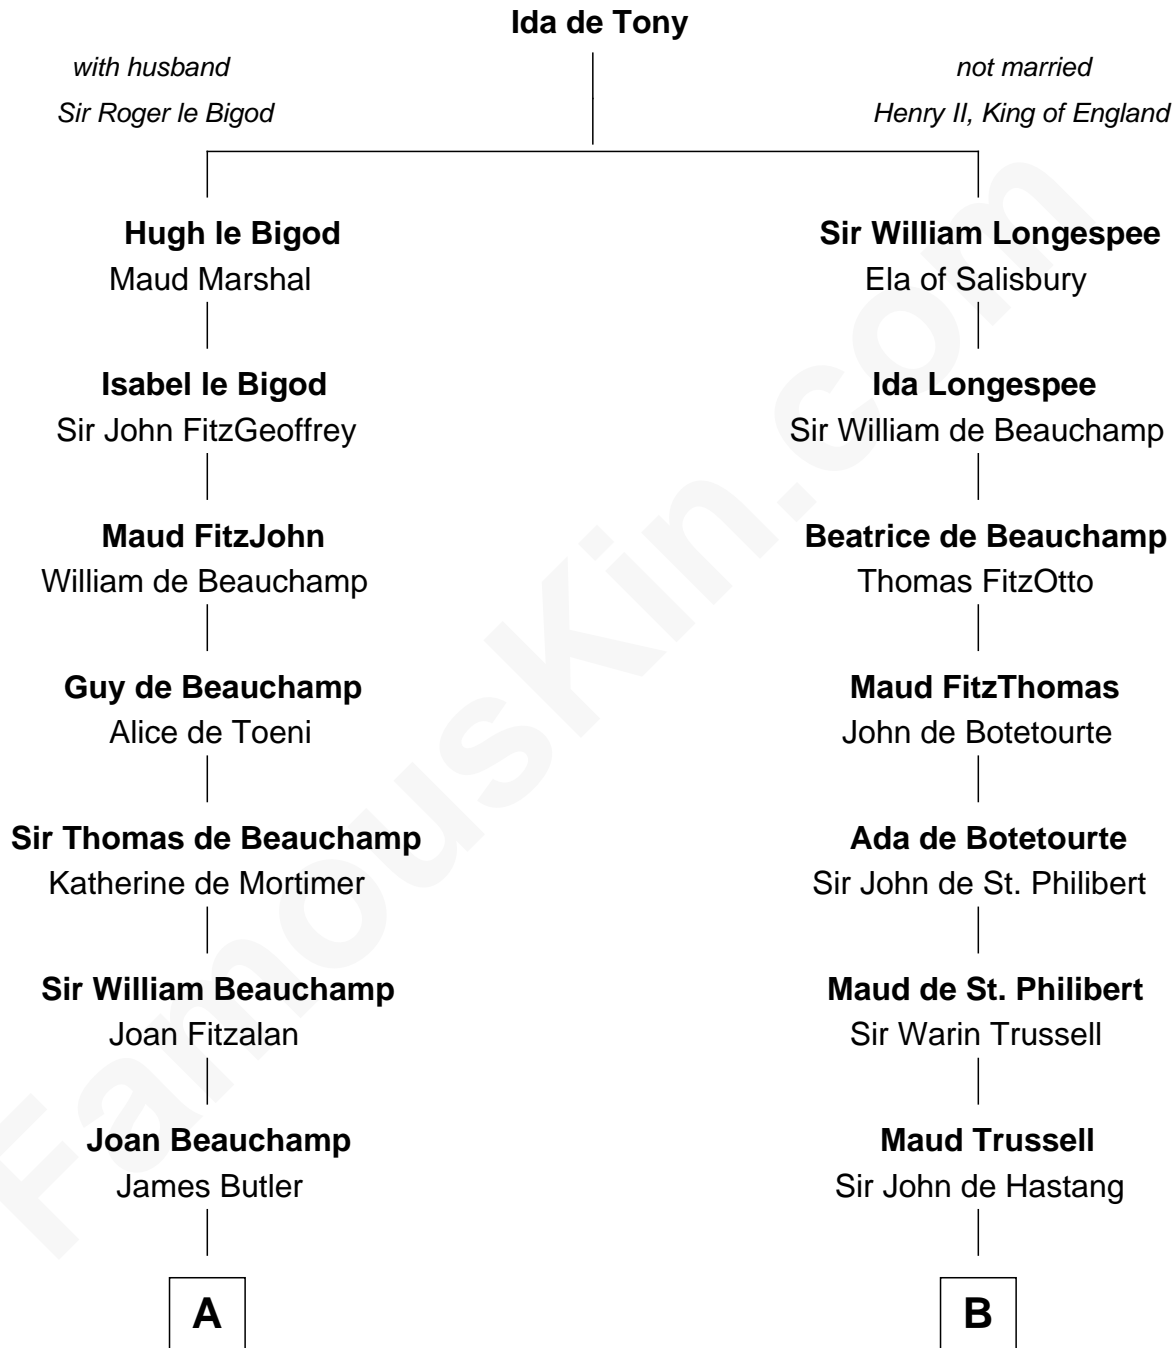

## Relationship Chart of

### Jay Gould

*American Railroad "Robber Baron"*

20th cousin 1 time removed of

### Samuel Ward King

*15th Governor of Rhode Island*

**C**

**Eleazer Osborn**

Sarah Burr

**Anna Osborn**

Abraham Gould

**John Burr Gould**

Mary More

**Jay Gould**

*"Robber Baron"*

**D**

**Samuel Greene**

Mary Gorton

**Samuel Greene**

Sarah Coggeshall