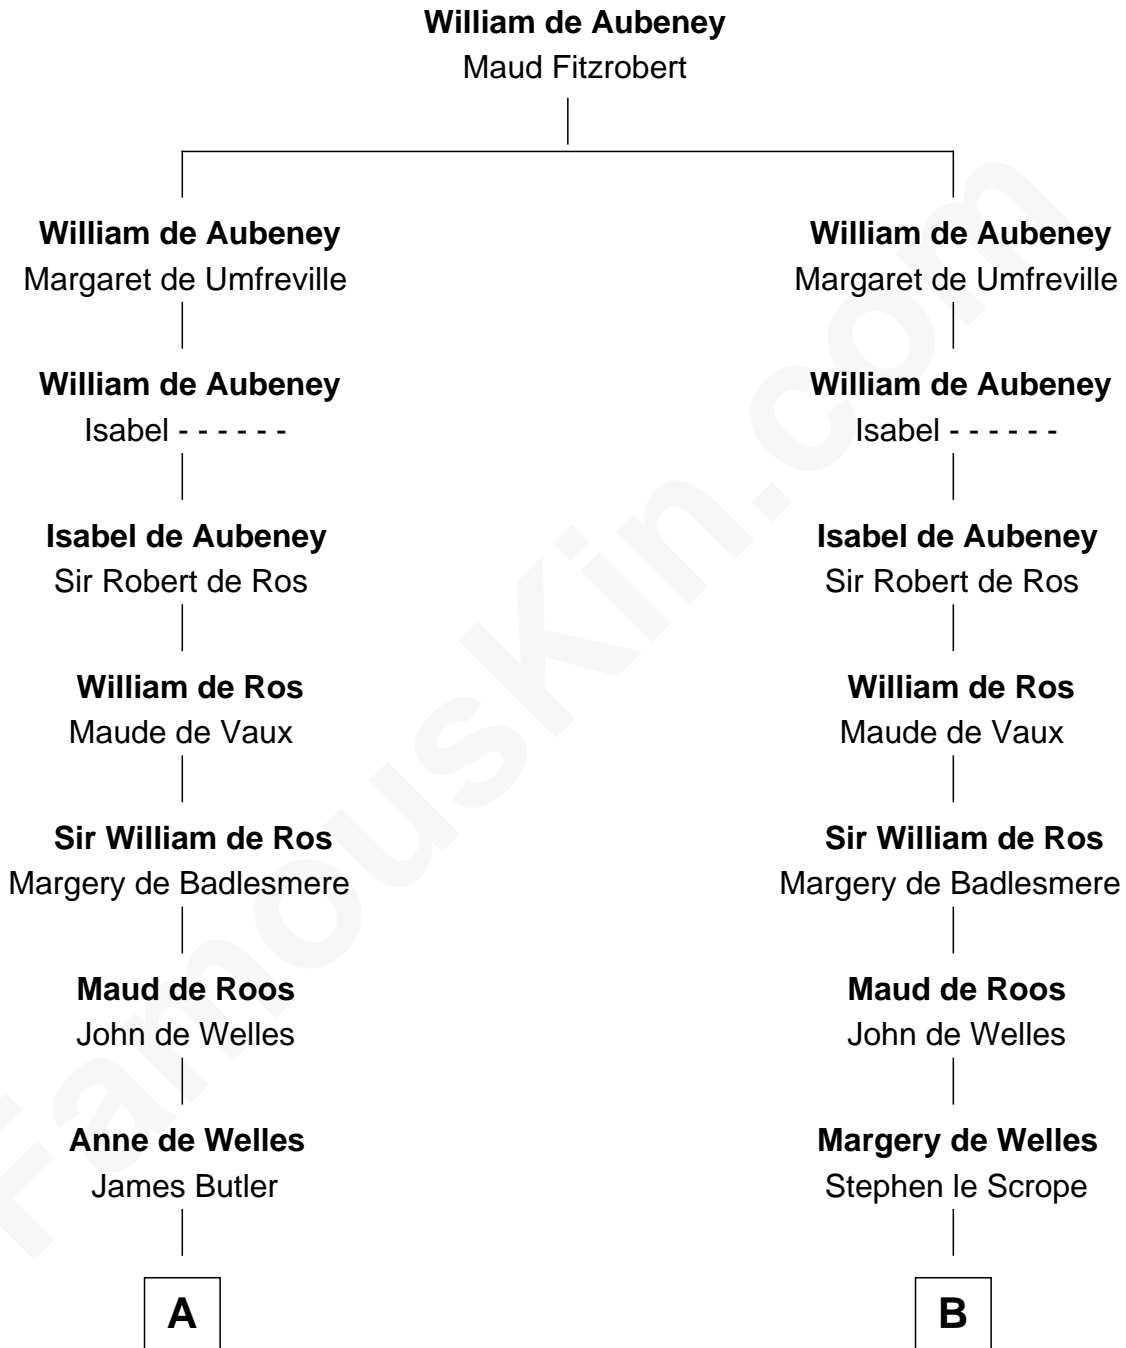

Francis Lightfoot Lee

Signer of the Declaration of Independence