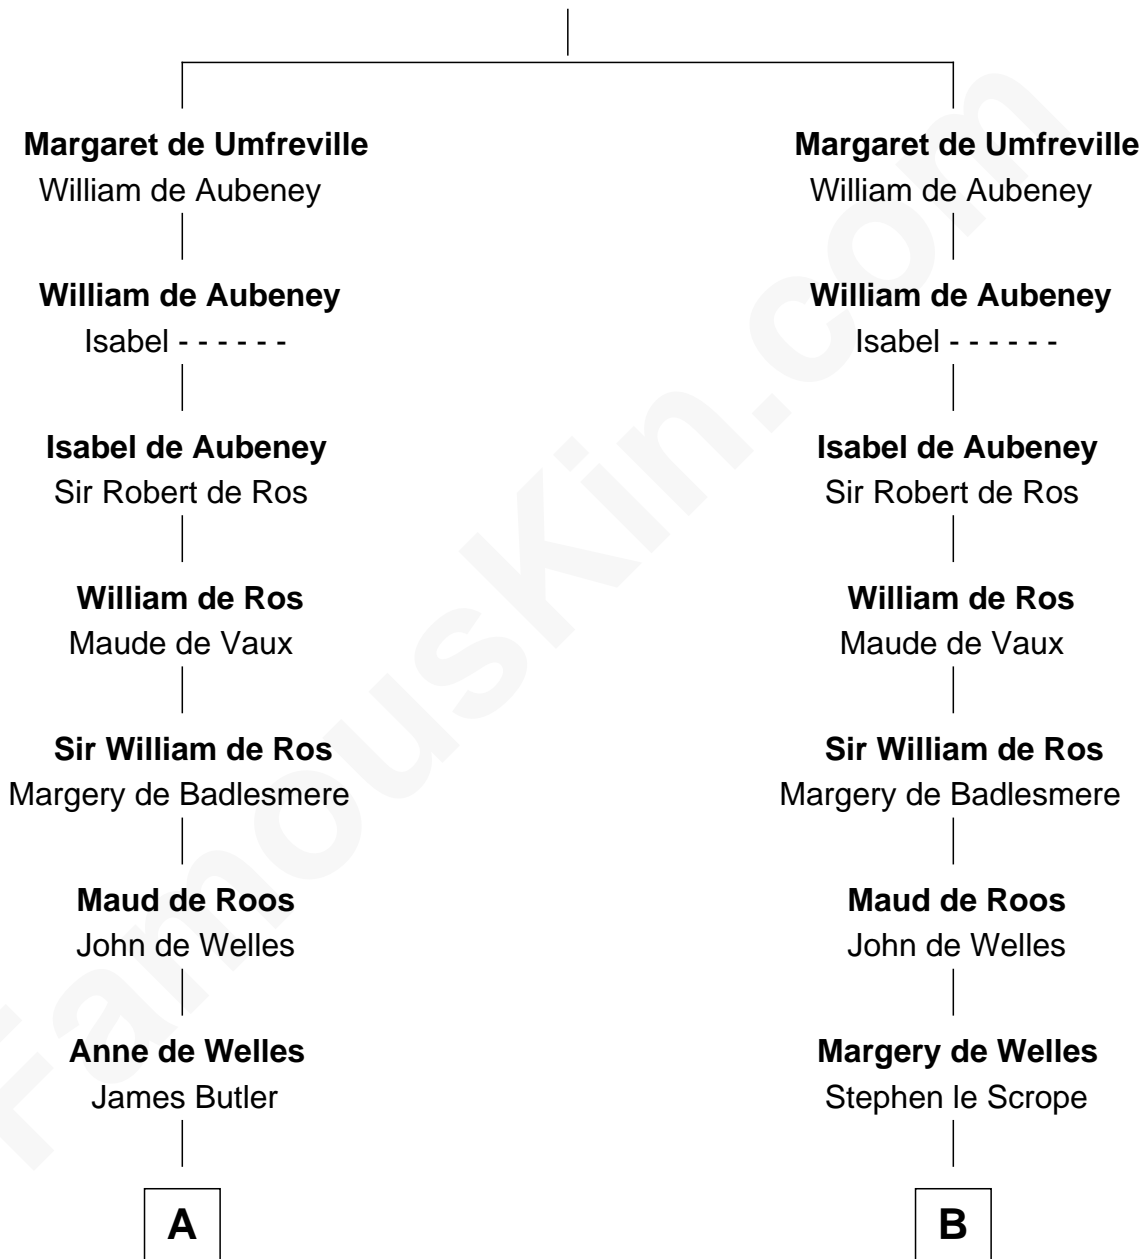

FamousKin.com

Relationship Chart of

Jay Gould

American Railroad "Robber Baron"

18th cousin 3 times removed of

Francis Lightfoot Lee

Signer of the Declaration of Independence

Sir Odinel de Umfreville

Alice de Lucy

C

Eleazer Osborn
Hannah Bulkeley

Eleazer Osborn
Sarah Burr

Anna Osborn
Abraham Gould

John Burr Gould
Mary More

Jay Gould
"Robber Baron"

D

Hannah Ludwell
Gov. Thomas Lee

Francis Lightfoot Lee
Signer of Declaration of Independence

FamousKin.com