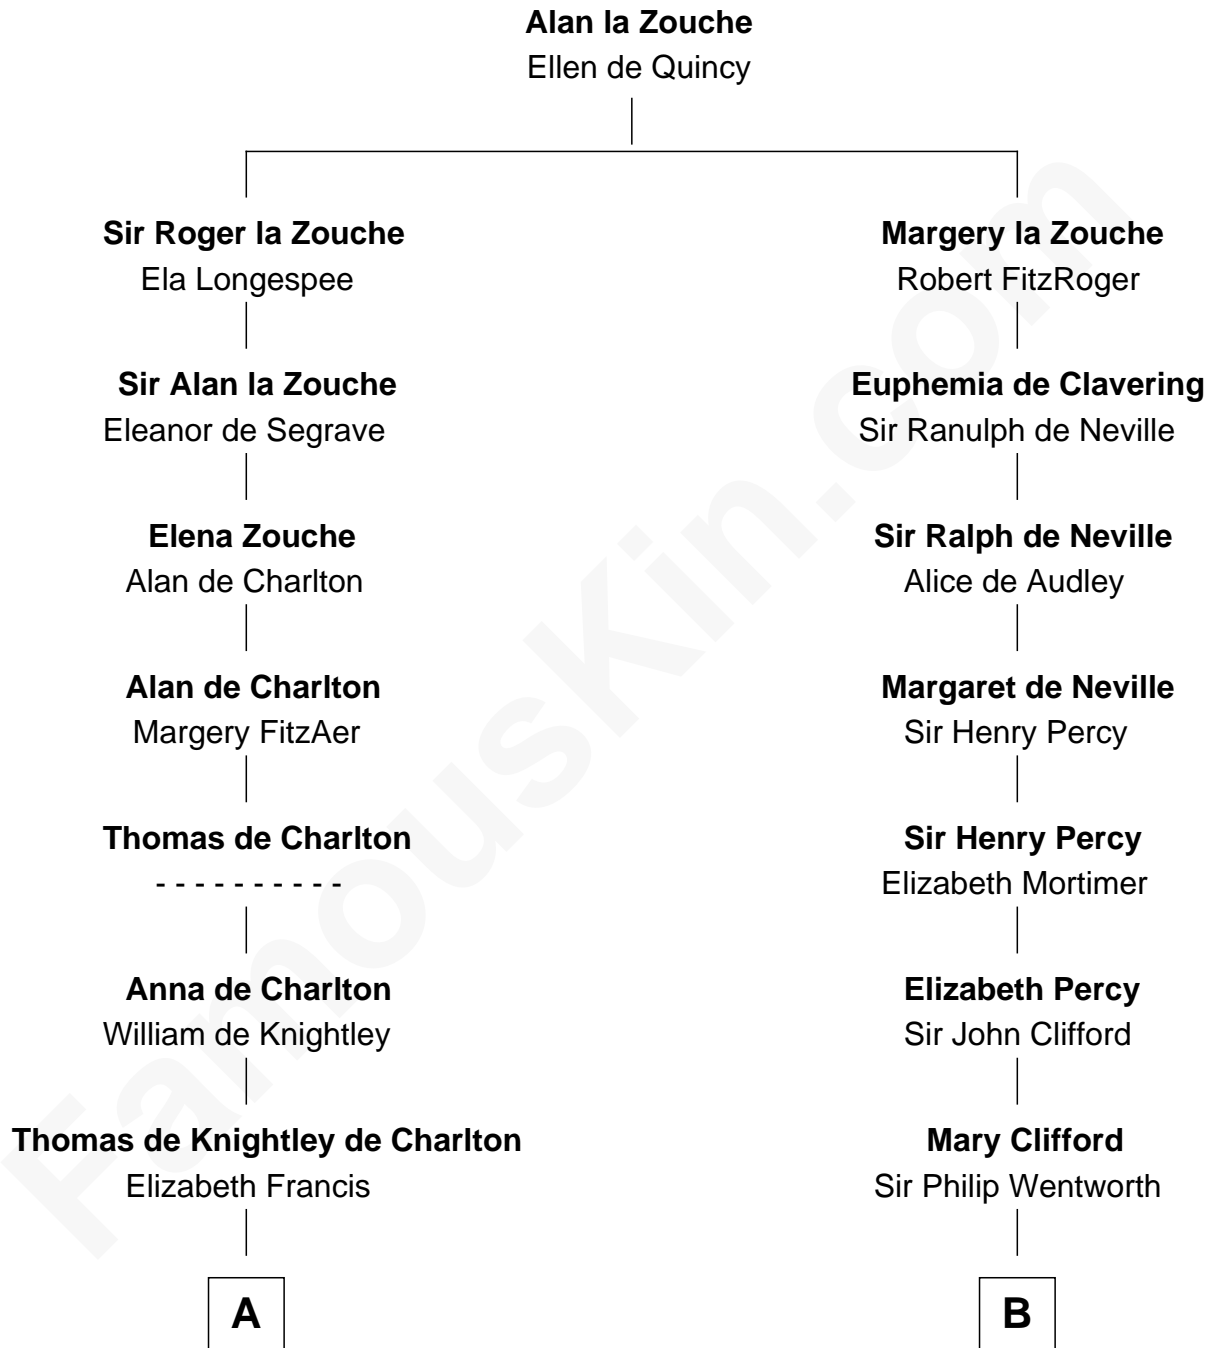

FamousKin.com

Relationship Chart of

Jay Gould

American Railroad "Robber Baron"

9th cousin 10 times removed of

Jane Seymour

3rd Wife of King Henry VIII

C

—
Anna Osborn
Abraham Gould

—
John Burr Gould
Mary More

—
Jay Gould
"Robber Baron"

FamousKin.com