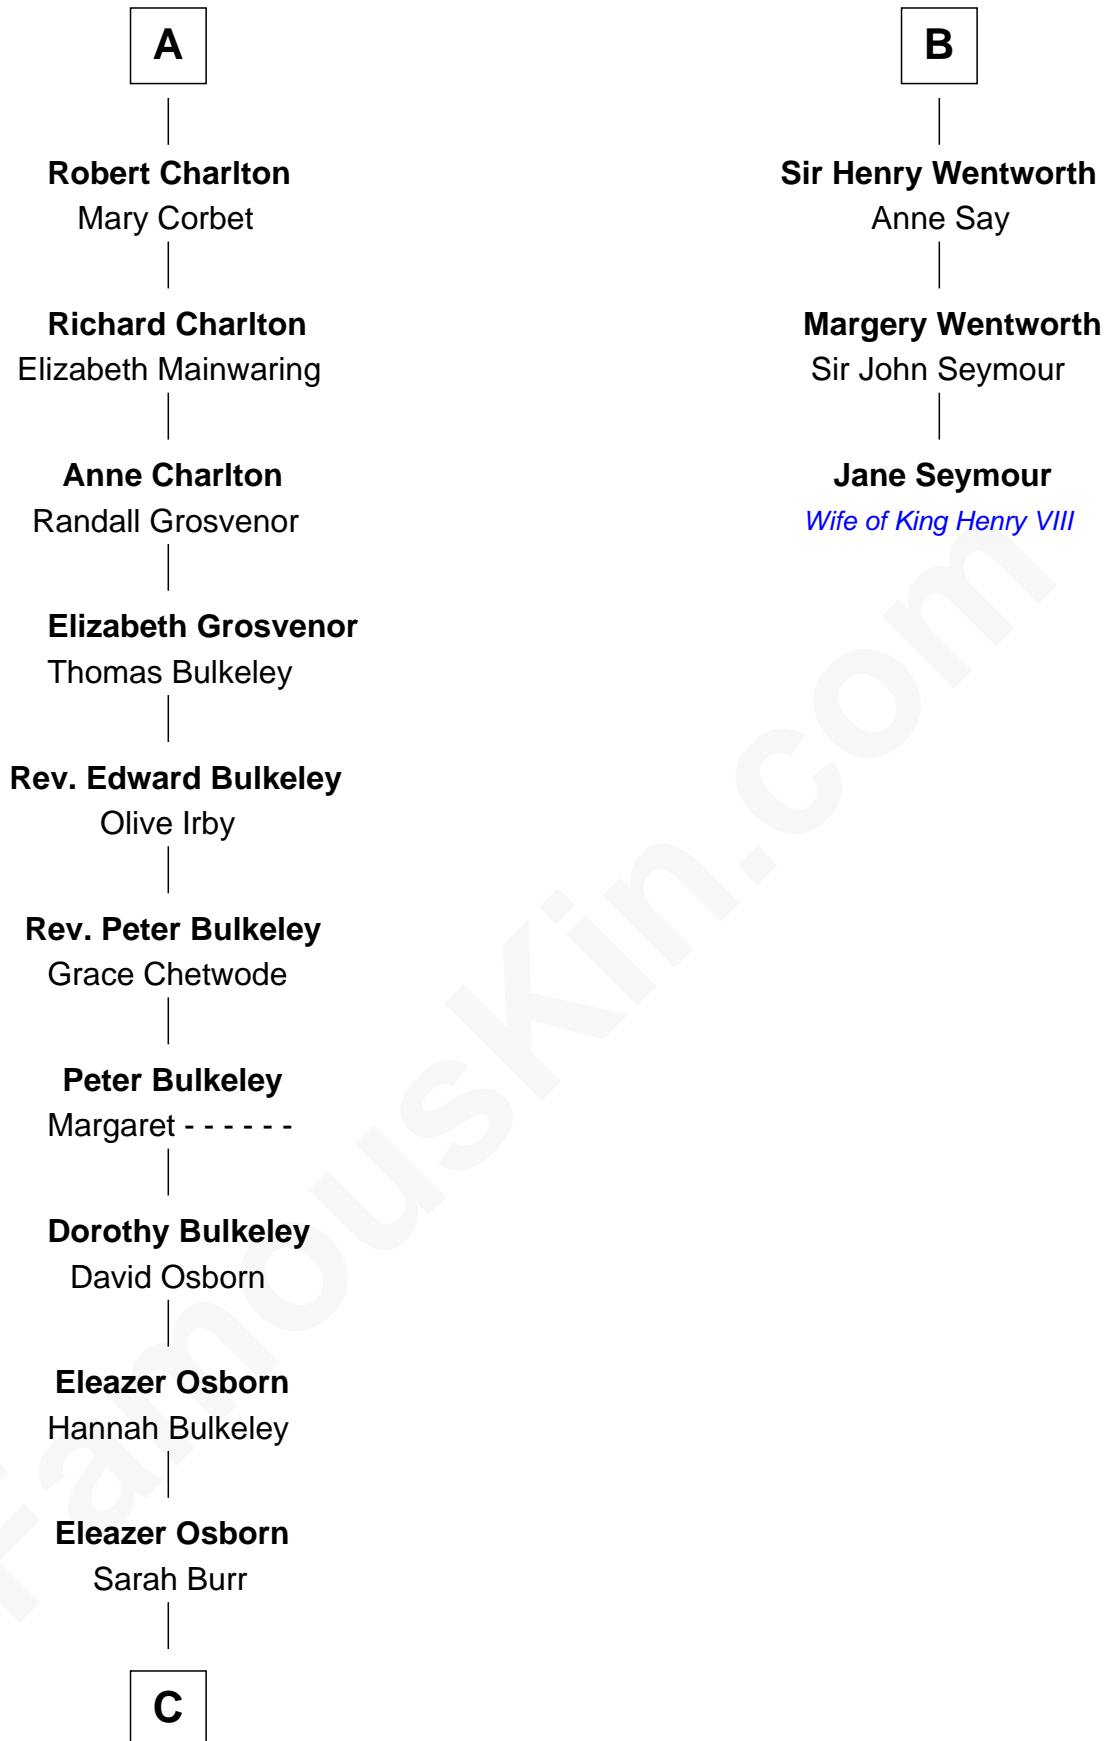

FamousKin.com

Relationship Chart of

Jay Gould

American Railroad "Robber Baron"

9th cousin 10 times removed of

Jane Seymour

3rd Wife of King Henry VIII

C

—
Anna Osborn
Abraham Gould

—
John Burr Gould
Mary More

—
Jay Gould
"Robber Baron"

FamousKin.com